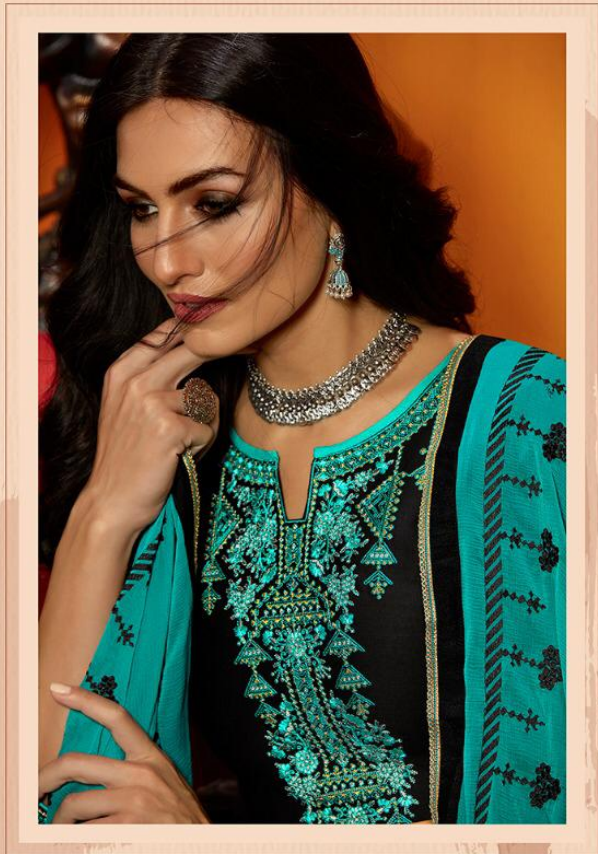

10039

10039

Fashion

CATALOG NAME:

Fashion of Patiyala Vol - 25

PIECES :10

	FABRICS DETAILS
TOP	COTTON SATIN WITH COTTON INNER
BOTTOM	HEAVY RAYON BOTTOM WITH WORK
DUPPATTA	NAZNEEN WITH WORK
Size	L-40, XL-42, XXL-44