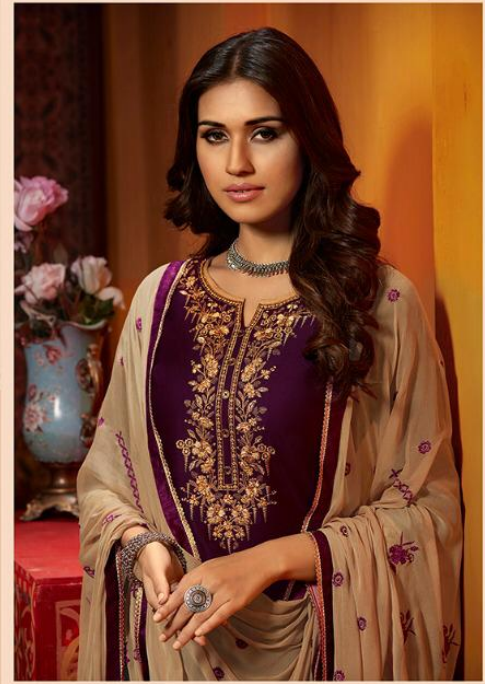

10039

10039

Fashion

CATALOG NAME:

Fashion of Patiyala Vol - 25

PIECES :10

	FABRICS DETAILS
TOP	COTTON SATIN WITH COTTON INNER
BOTTOM	HEAVY RAYON BOTTOM WITH WORK
DUPPATTA	NAZNEEN WITH WORK
Size	L-40, XL-42, XXL-44

complimentary subject for sale
10032

Kalaroop
LIFESTYLE & FABRICS PVT. LTD.

Fashion of **PATIALA**
VOL-25

10040

10037

10034

10039