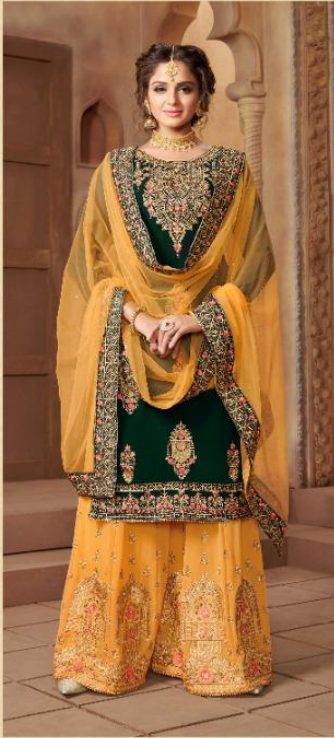

**Shree**<sup>®</sup>  
FABS

**SHEHNAI** VOL - 21  
BRIDAL COLLECTION

**Shree**<sup>®</sup>  
FABS

**SHEHNAI** VOL - 21  
BRIDAL COLLECTION

6106

SHEHNAI VOL.-21  
BRIDAL COLLECTION

6107

6108

SHEHNAI VOL.-21  
BRIDAL COLLECTION

6109

**SHEHNAI** VOL - 21  
BRIDAL COLLECTION

**MAJESTICALLY  
ELEGANT**  
WITH TRADITIONAL DESIGN AND CONCEPTS  
WITH A MODERN TWIST  
CHANGING THE WAY WE THINK  
MAKING A DIFFERENCE

# SHEHNAI

BRIDAL COLLECTION VOL. - 21

EXTREME BEAUTY  
THE ONLY NOT BE DE VOTE E R MODALOGIA E COWS  
RESPIRATOR, SEAR THE BEAST OF PAUL, HUN T POK  
TO E IMAGE, NOT FOR MYSELF, ACE FORTHE PUBLIC  
NO - FOR FASHION - GR. 8248

CLASSY SIDE  
THIS POPPY PINKS MAY AS YOU NEED  
ACCESS IN AN ELEGANT FROM THE NEW YEAR  
CLASSY DRESS WITH SLENDER, SUEVA LADY  
SUEVA IN THE PINK CONNECTION  
OF FEMINE STYLE

6108

Shree  
FABRI

Shree  
FABRI