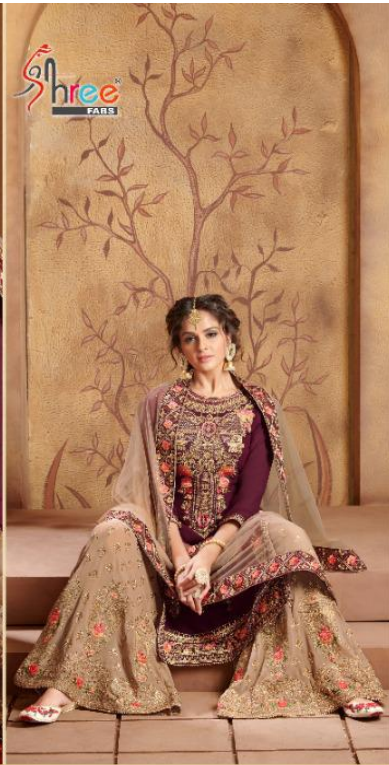

STYLE MANTRA

6107