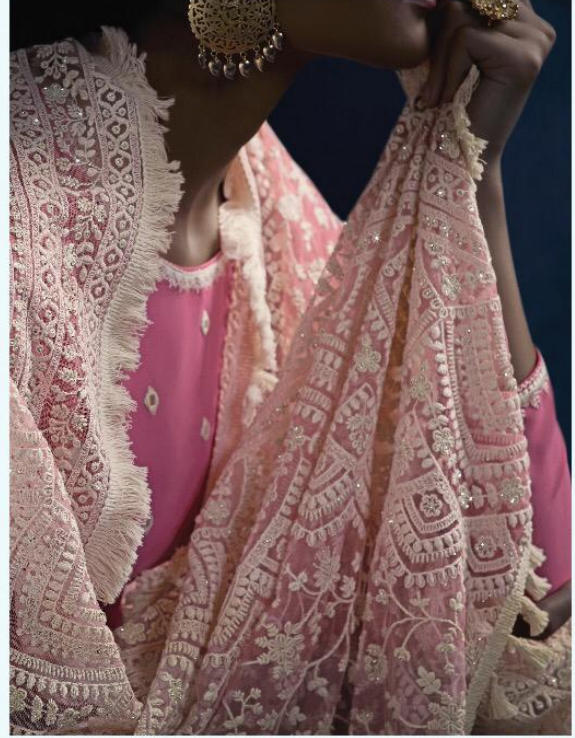

© NIPUN KUMAR LAL | LIT DASHA