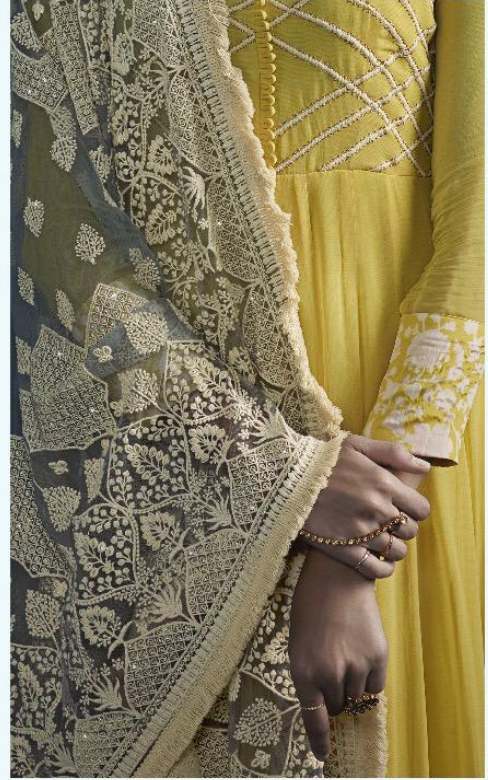

MUGDHA®

**MONIKA BY MUGDHA**

DESIGN NO.	DESCRIPTION	WORK DETAILS	USP	RATE
11045	GEORGETTE, NET, INNER-SANTOON, RAW SILK	SEQUIN, RESHAM EMBROIDERY, HANGING LACE, WHITE CORDING LACE	RICH LUCKHNAWI HEAVY DUPATTA, FLOOR LENGTH ANARKALI WITH NEW ENGLISH COLOUR TOP	2145
11046	SILKY GEORGETTE, NET, INNER-SANTOON	SEQUIN, RESHAM EMBROIDERY, HANGING LACE, HANDWORK PEARL	TORQUISH BLUE TOP WITH PEARL BUTTONS, LUCKHNAWI HEAVY DUPATTA, FLOOR LENGTH BIAS CUT OUTFIT.	2045
11047	FAUX GEORGETTE, NET, INNER-SANTOON, RAW SILK	RESHAM EMBROIDERY WORK, MIRROR WORK	ITS DUPATTA & MIRROR WORK YOKE, SHARP & RICH LUCKHNAWI DUPATTA, FLOOR LENGTH ANARKALI WITH CONTRAS BACK BORDER	2155
11048	FAUX GEORGETTE, NET, INNER-SANTOON, DIGITAL PRINT BORDER	SEQUIN, RESHAM EMBROIDERY, HANGING LACE, ZARI WORK	UNIQUE CONTRAS MATCHING TOP DUPATTA WITH DIGITAL PRINT BORDER, FLOOR LENGTH ANARKALI, HEAVY LUCKHNAWI DUPATTA	2195
11049	SILKY GEORGETTE, NET, INNER-SANTOON, BANGALORI SILK	RESHAM EMBROIDERY WORK, MIRROR WORK	NEW BOTTLE GREEN COLOUR WITH HRAVY LUCKHNAWI DUPATTA, FLOOR LENGTH ANARKALI, MIRROR WORK ON SLEEVES & YOKE	2145