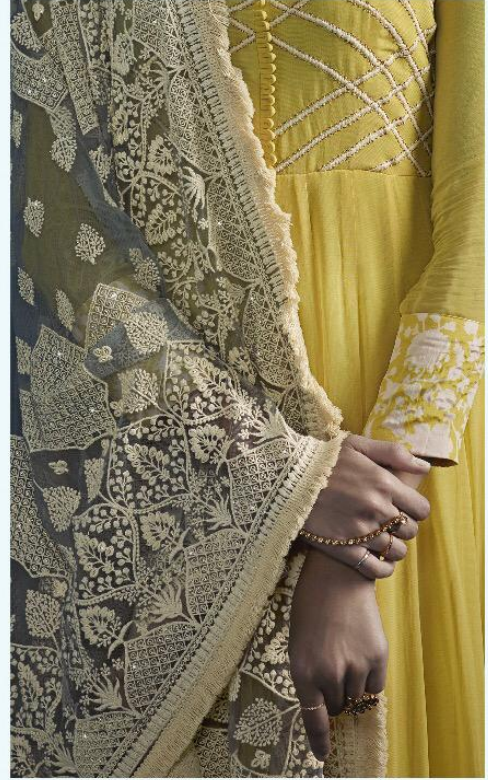

11019

MUGDHA

110 16

MUGDHA

MUGDHA®

MONIKA BY MUGDHA

DESIGN NO.	DESCRIPTION	WORK DETAILS	USP	RATE
11045	GEORGETTE, NET, INNER-SANTOON, RAW SILK	SEQUIN, RESHAM EMBROIDERY, HANGING LACE, WHITE CORDING LACE	RICH LUCKHNAWI HEAVY DUPATTA, FLOOR LENGTH ANARKALI WITH NEW ENGLISH COLOUR TOP	2145
11046	SILKY GEORGETTE, NET, INNER-SANTOON	SEQUIN, RESHAM EMBROIDERY, HANGING LACE, HANDWORK PEARL	TORQUISH BLUE TOP WITH PEARL BUTTONS, LUCKHNAWI HEAVY DUPATTA, FLOOR LENGTH BIAS CUT OUTFIT.	2045
11047	FAUX GEORGETTE, NET, INNER-SANTOON, RAW SILK	RESHAM EMBROIDERY WORK, MIRROR WORK	ITS DUPATTA & MIRROR WORK YOKE, SHARP & RICH LUCKHNAWI DUPATTA, FLOOR LENGTH ANARKALI WITH CONTRAS BACK BORDER	2155
11048	FAUX GEORGETTE, NET, INNER-SANTOON, DIGITAL PRINT BORDER	SEQUIN, RESHAM EMBROIDERY, HANGING LACE, ZARI WORK	UNIQUE CONTRAS MATCHING TOP DUPATTA WITH DIGITAL PRINT BORDER, FLOOR LENGTH ANARKALI, HEAVY LUCKHNAWI DUPATTA	2195
11049	SILKY GEORGETTE, NET, INNER-SANTOON, BANGALORI SILK	RESHAM EMBROIDERY WORK, MIRROR WORK	NEW BOTTLE GREEN COLOUR WITH HRAVY LUCKHNAWI DUPATTA, FLOOR LENGTH ANARKALI, MIRROR WORK ON SLEEVES & YOKE	2145