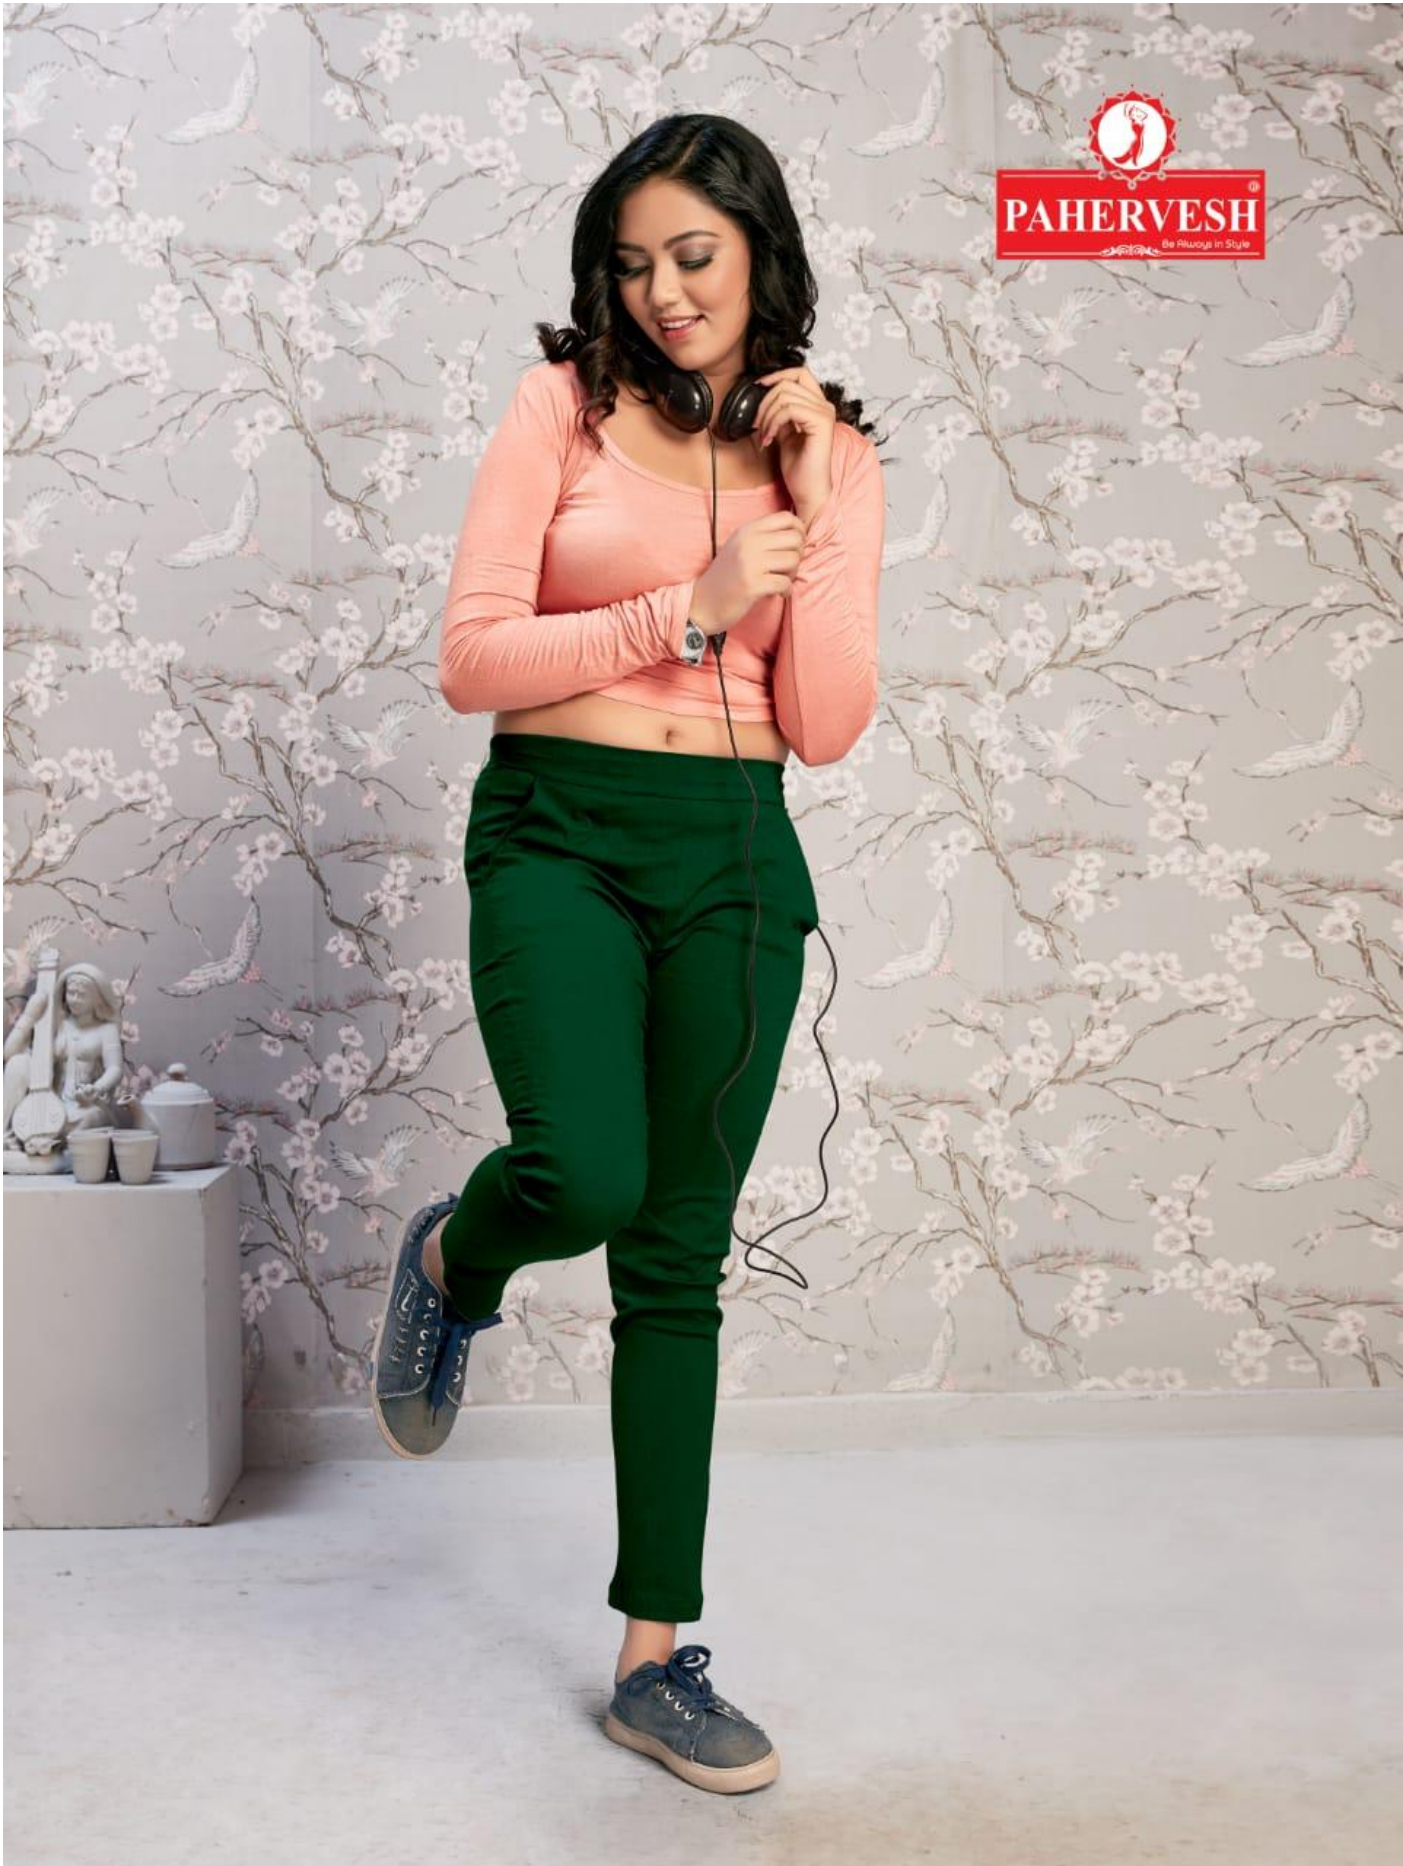

PAHERVESH
Be Always in Style