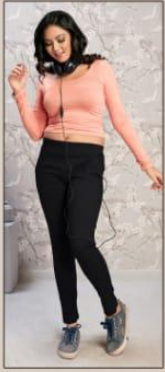

PAHERVESH
بہترین کپڑوں کی دنیا

JUPITER