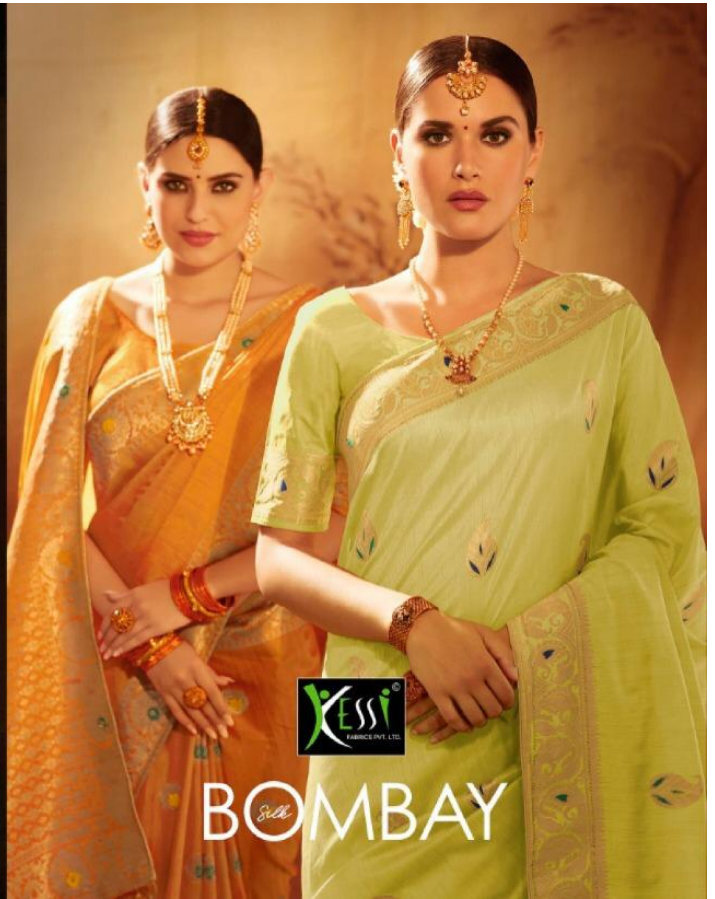

SAREE | SUITS | LEHENGA | TUNICS