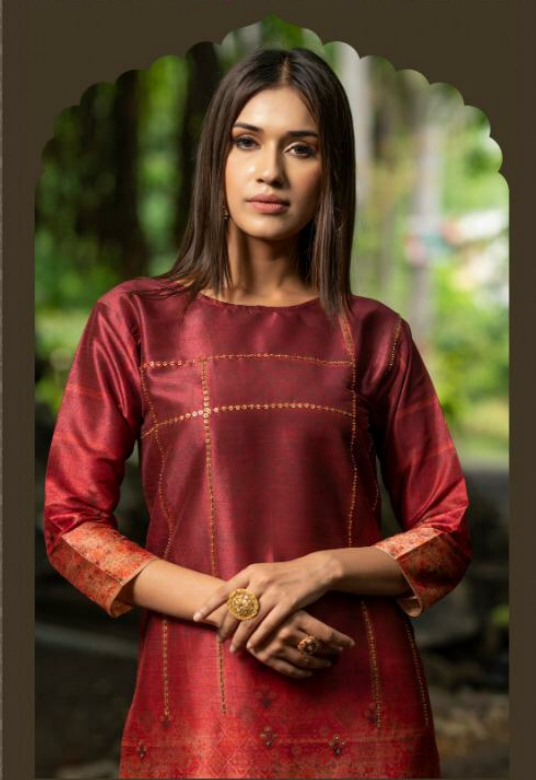

psyna

Pure  
D.NO.1005

psyna

Pure

D.NO.1007

The logo for 'psyna' features a stylized purple and pink figure resembling a woman in a sari, positioned to the left of the brand name 'psyna' in a purple, lowercase, sans-serif font.