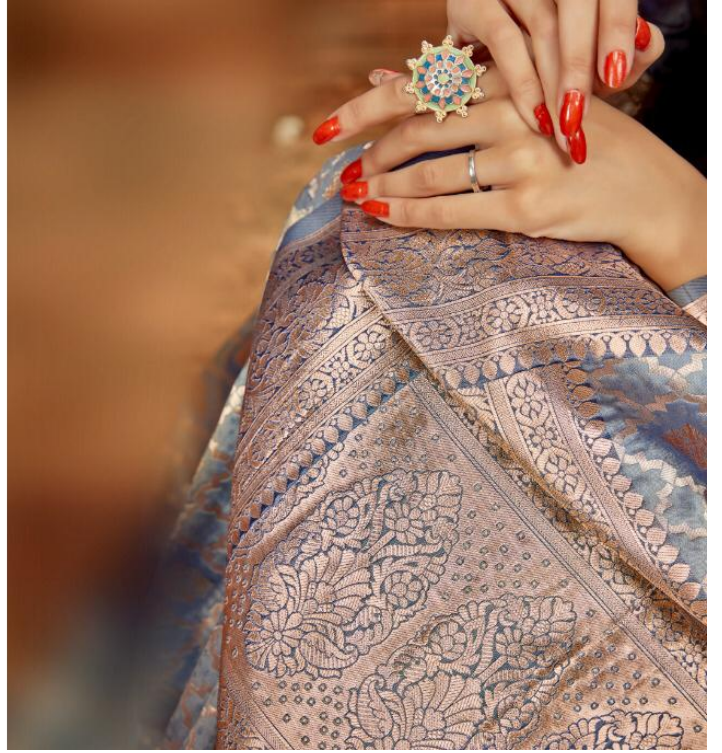

*in your fashion, beauty
glamour is the mark
of civilization.*

63461 63462 63463 63464 63465 63466

63467 63468 63469 63470 63471 63462

LIFESTYLE
LIFE

LIFESTYLE
SAREES

WEAVING IS AN ART FORM THAT HAS BEEN A PART OF THE CULTURE OF INDIA SINCE THE EARLIEST TIMES. THE ART OF WEAVING HAS EVOLVED OVER THE YEARS AND HAS TAKEN ON A NEW DIMENSION WITH THE INVENTION OF THE LOOM. THE ART OF WEAVING IS A SKILL THAT IS BEING LOST IN THE RUSH OF MODERNITY. WE AT LIFESTYLE SAREES ARE COMMITTED TO PRESERVING THIS ART FORM AND BRINGING IT TO YOU IN THE MOST BEAUTIFUL AND AFFORDABLE WAY. WE OFFER A WIDE RANGE OF SAREES IN DIFFERENT COLORS AND PATTERNS TO SUIT YOUR TASTE AND OCCASION. WE ALSO OFFER A RANGE OF ACCESSORIES TO COMPLEMENT YOUR SAREE. VISIT US TODAY AND EXPERIENCE THE ART OF WEAVING.