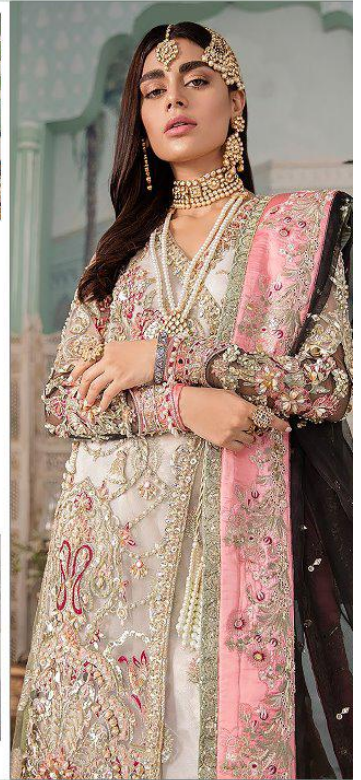

CRIMSON
Luxury Edition

Shree[®]
FABS

CRIMSON
Luxury Edition

Shree[®]
FABS

9004

CRIMSON
Luxury Edition

Shree
FASH

CRIMSON
Luxury Edition

9004

9005

9007

CRIMSON
Luxury Edition

9006

CRIMSON
Luxury Edition

Shree
FABES

Hellow to everyone

present new looking and stylish printed designs

CRIMSON

Luxury Edition

D.NO.	TOP	BOTTOM INNER	DUPATTA	RATE
9001	FOX GEORGATE WITH HEAVY EMBROIDERY	SANTOON	BUTTER FLY NET WITH HEAVY EMBROIDERY	1610.00
9002	BUTTER FLY NET WITH HEAVY EMBROIDERY	SANTOON (FOIL WORK)	BUTTER FLY NET WITH HEAVY EMBROIDERY	1681.00
9003	BUTTER FLY NET WITH HEAVY EMBROIDERY	JECORD (2.50mtr)	ORGANZA TISSUE WITH HEAVY EMBROIDERY	1345.00
9004	BUTTER FLY NET WITH HEAVY EMBROIDERY	TOPETA SILK (FOIL WORK)	BUTTER FLY NET WITH HEAVY EMBROIDERY	1761.00
9005	BUTTER FLY NET WITH HEAVY EMBROIDERY	NET WITH WORK INNER SANTOON	BUTTER FLY NET WITH HEAVY EMBROIDERY	1771.00
9006	FOX GEORGATE WITH HEAVY EMBROIDERY	GEORGETTE EMBROIDERY (UNSTICH)	BUTTER FLY NET WITH HEAVY EMBROIDERY	1768.00
9007	ORGANZA	SNTOON (WORK)	ORGANZA TISSUE WITH HEAVY EMBROIDERY	1607.00