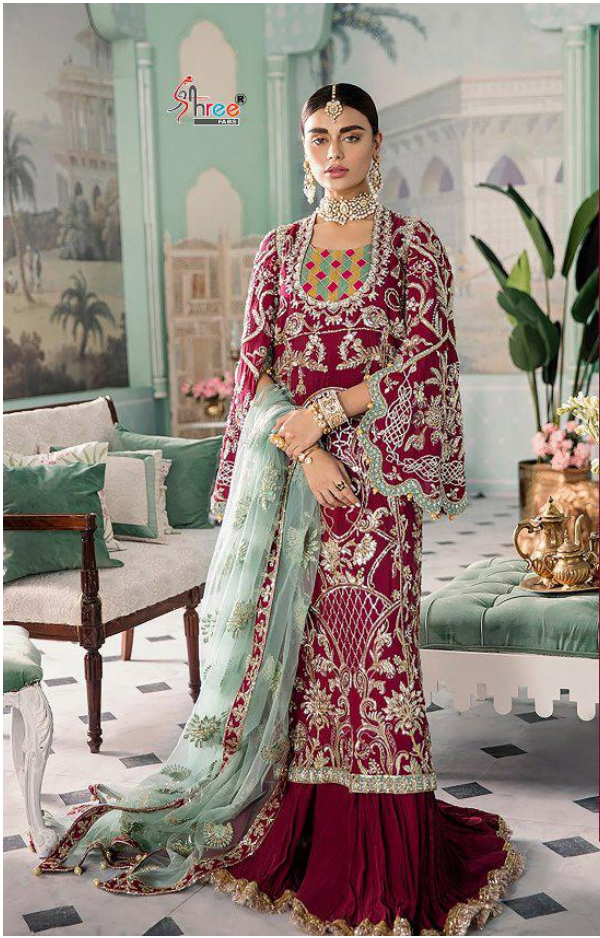

HEAVY EMBROIDERY IN ALL PIECES

RATE :- 1649/-

Thank's For Your Support

shree®
2018

CRIMSON
Luxury Edition

9001

CRIMSON
Luxury Edition

Shree
FASH