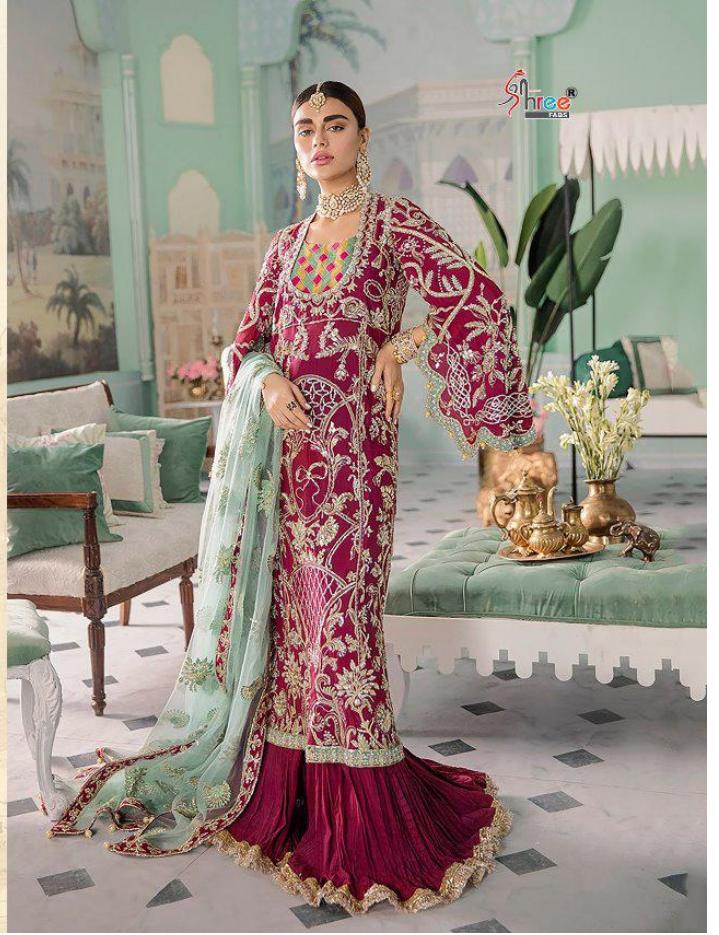

HEAVY EMBROIDERY IN ALL PIECES

RATE :- 1649/-

Thank's For Your Support

shree®
2018

CRIMSON
Luxury Edition

9001

CRIMSON
Luxury Edition

Shree
FASH