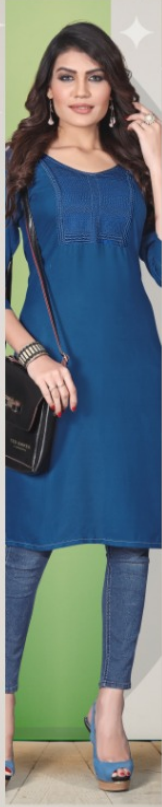

**FATAFAT**

No 2 - 04

D.No-1004

**FATAFAT**

Mo 2 - 04

D.No-1004

1001

1002

# MOOD REGAL

Catch the season's gorgeously feminine mood this collection. Beautiful red designed design and pattern inspired by the beauty of fashion.

**FATAFAT**  
Vol-04

D.No-1003

**FATAFAT**  
Vol-04  
D.No-1001