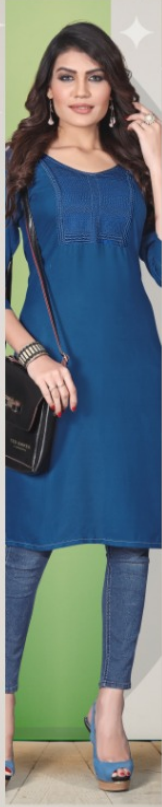

**FATAFAT**

D.No-1004

**FATAFAT**

No 2-04

D.No-1004

1001

1002

1003

1004

1005

1006

1007

1008

# MOOD REGAL

Catch the season's gorgeously feminine mood this collection. Beautiful red designed design and pattern inspired by the beauty of fashion.

**FATAFAT**  
Vol-04

D.No-1003

**FATAFAT**  
Vol-04

D.No-1001