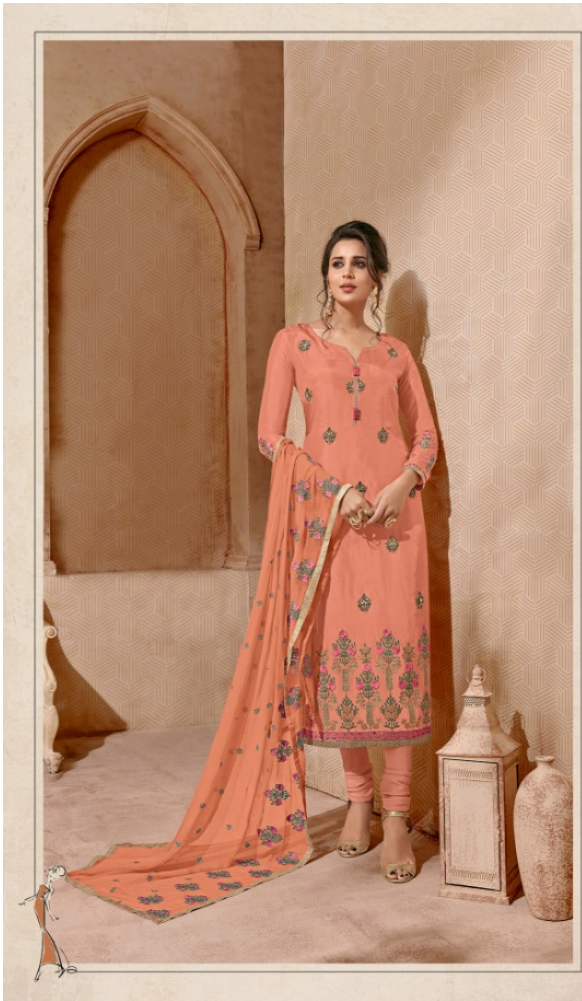

GUJARISH VOL-3

BRIDE & BEAUTIFUL

Colourful, bright and awash in splendour
unmatched- these dresses do your charm
justice like none other. Fill the world
around you with brightness unbound.

SPRING TO LIFE
D.NO.1019

Shree
FABR

EXPLORE THE SPIRIT
D.NO.1018

Shree
FABR
D.NO.1017

Shree
FABES

SPRING TO LIFE
D.NO.1019

BEAUTY AROSE
D.NO.1014

GUJARISH VOL-3

shree
FABS
BREATHTAKING
D.NO.1020