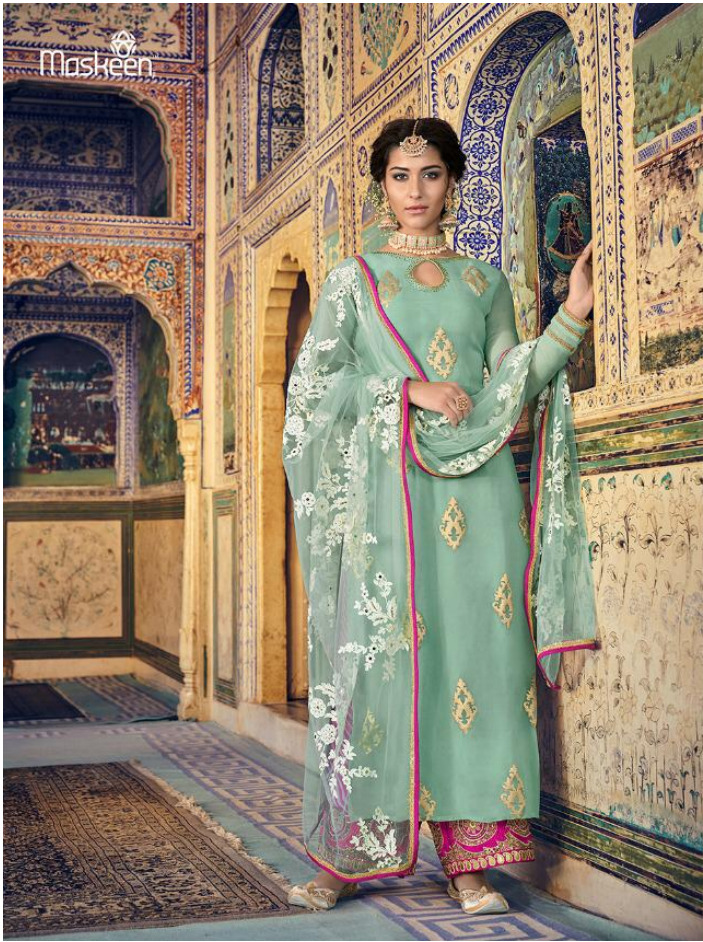

D.NO.- 8105

Maskeen

Sultana
Vol-2

Maskeen™

A superb embroidery added beauty
of the creation fall in love with fabric all
over again...

D.NO.- 8105

D.NO:- 8101

D.NO.	RATE	TOP FAB	+CUT	INNER	+CUT	BOTTAM	+CUT	DUPATTA+ CUT
8101	2020	Georgtlazer Work	3.5 mtr	SANTOON	2.5 mtr	Georgette + Santoon	5 mtr	2.25 mtr
8102	1665	Banarsi Jacqurad	3.25 mtr	SANTOON	2.5 mtr	SANTOON	2.5mtr	2.25 mtr
8103	2270	Chanderilazer Work	3.5 mtr	SANTOON	2.5 mtr	Silk 2 Ton	2.5mtr	2.25 mtr
8104	1960	Banarsi Jacqurad	3.5 mtr	SANTOON	2.5 mtr	Silk 2 Ton	2.5mtr	2.25 mtr
8105	2060	Chanderilazer Work	3.5 mtr	SANTOON	2.5 mtr	SANTOON	2.5mtr	2.25 mtr