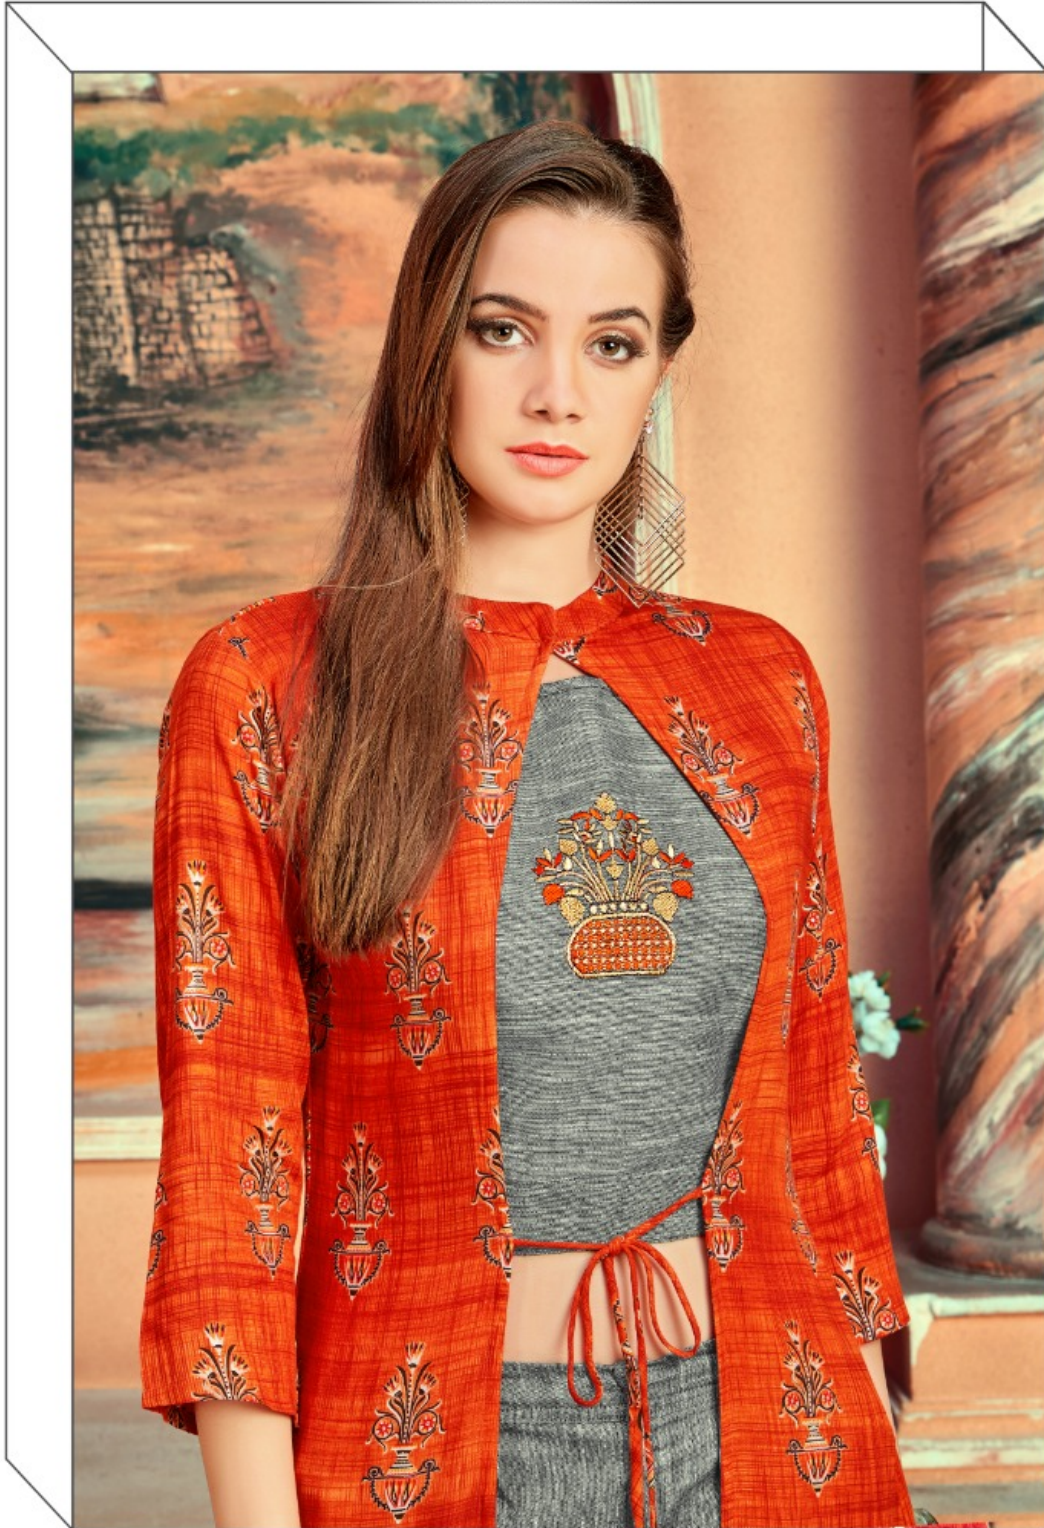

let your beauty transcend time with our timeless collection and exquisite designs. Designed to adorn you in elegance and elevate you to a pedestal of immortal beauty and style.

style .No.9001