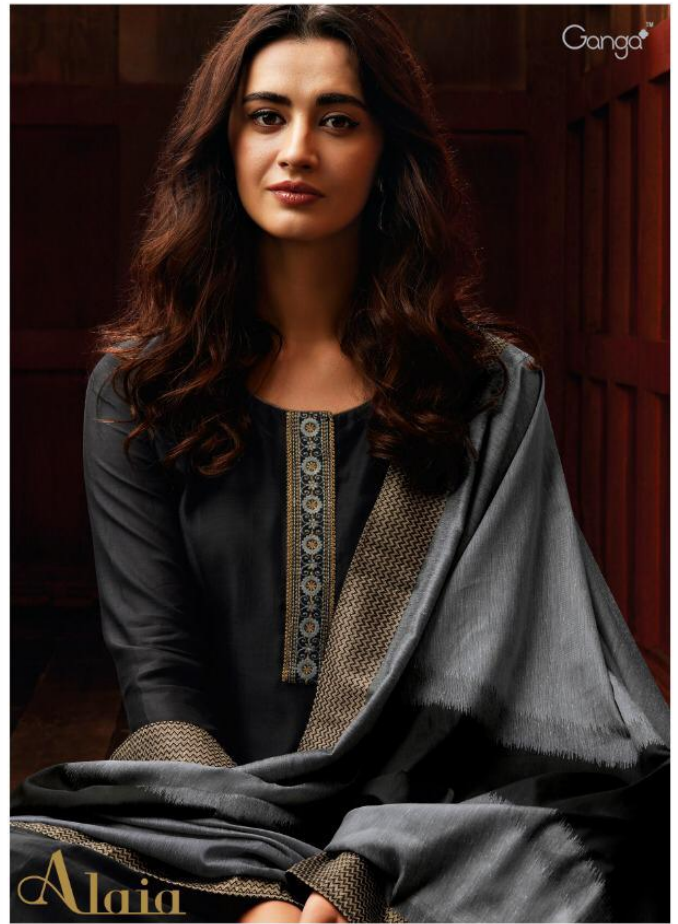

ALAIA

PRODUCT DETAILS

TOP

PURE BEMBERG SILK SOLID WITH EMB & JARI
LACE ON NECK, DAMAN & SLEEVES

BOTTOM
SILK SATIN SOLID

DUPATTA
PURE SILK HANDLOOM JACQUARD

Ganga^{TM}

Fashions Private Limited

Sales: 101 Ground Floor, North Extn, Near Sahara Darwaja, Surat - 395002, Gujarat, India.
Ph: +91-261-3134390, 3134391

Factory: 287, GIDC, Pandesara, Surat - 395221, Gujarat, India.
Ph: +91-261-2890996, 2891354

Website: www.gangafashions.com
E-Mail: gangafashions287@gmail.com