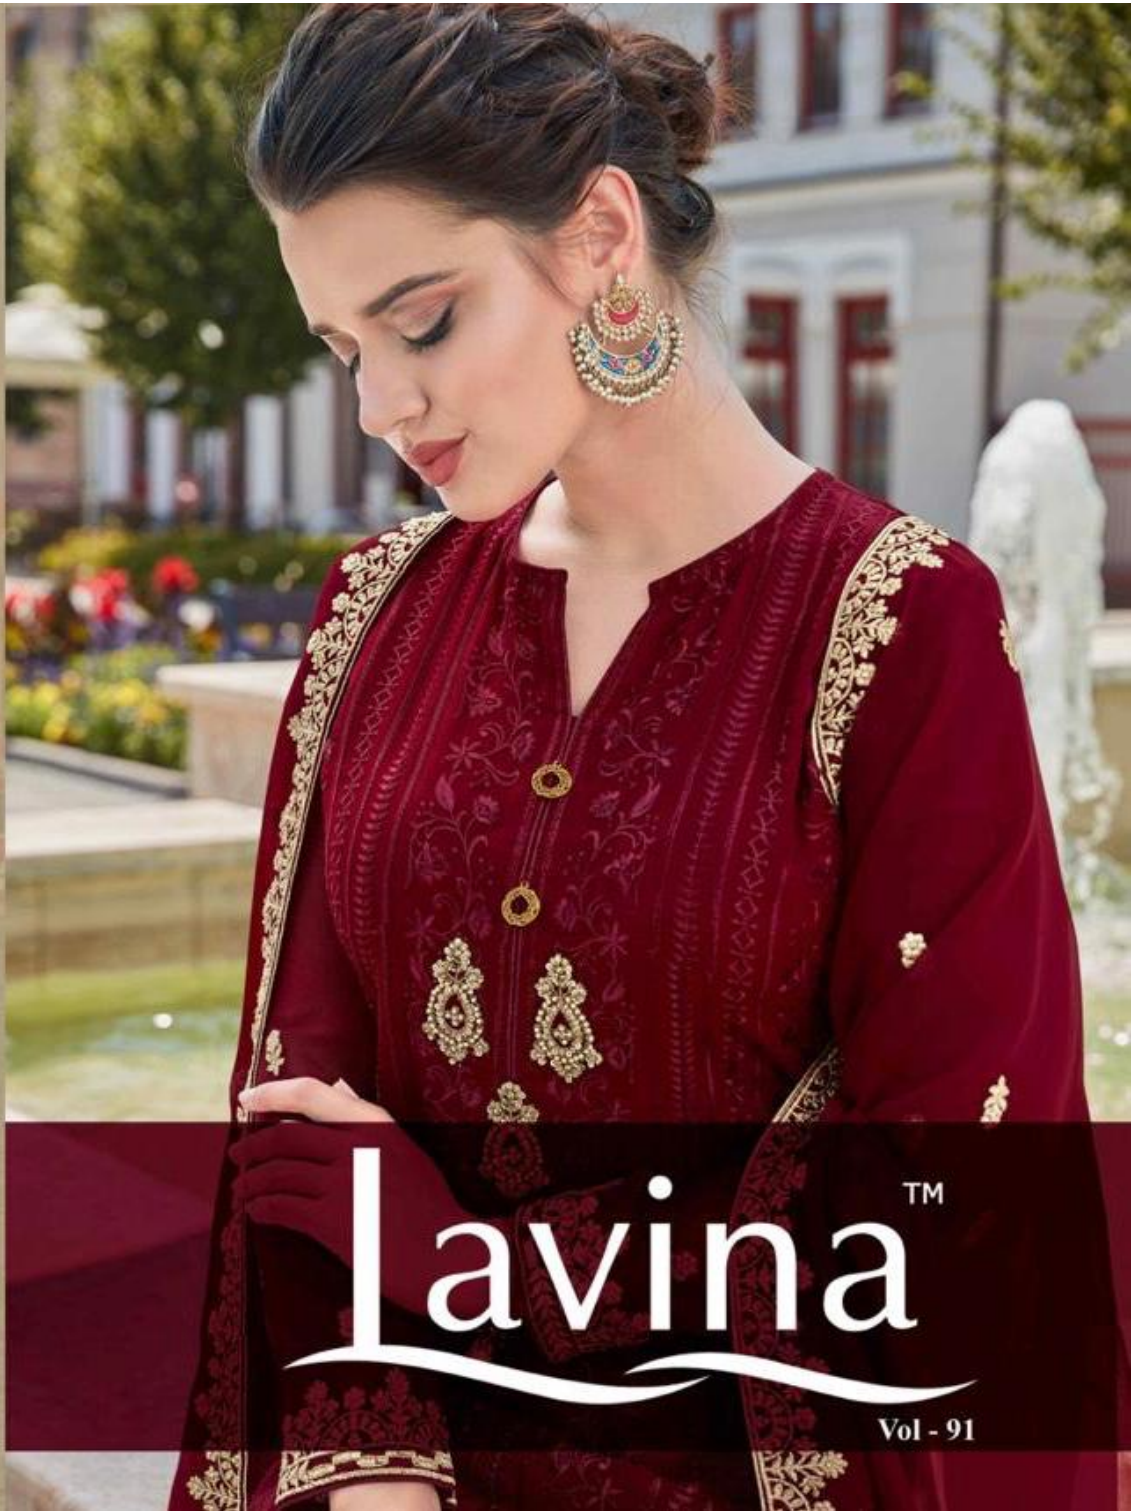

AVF STUDIOS
+91 9829312222

Lavina^{TM}

Vol - 91