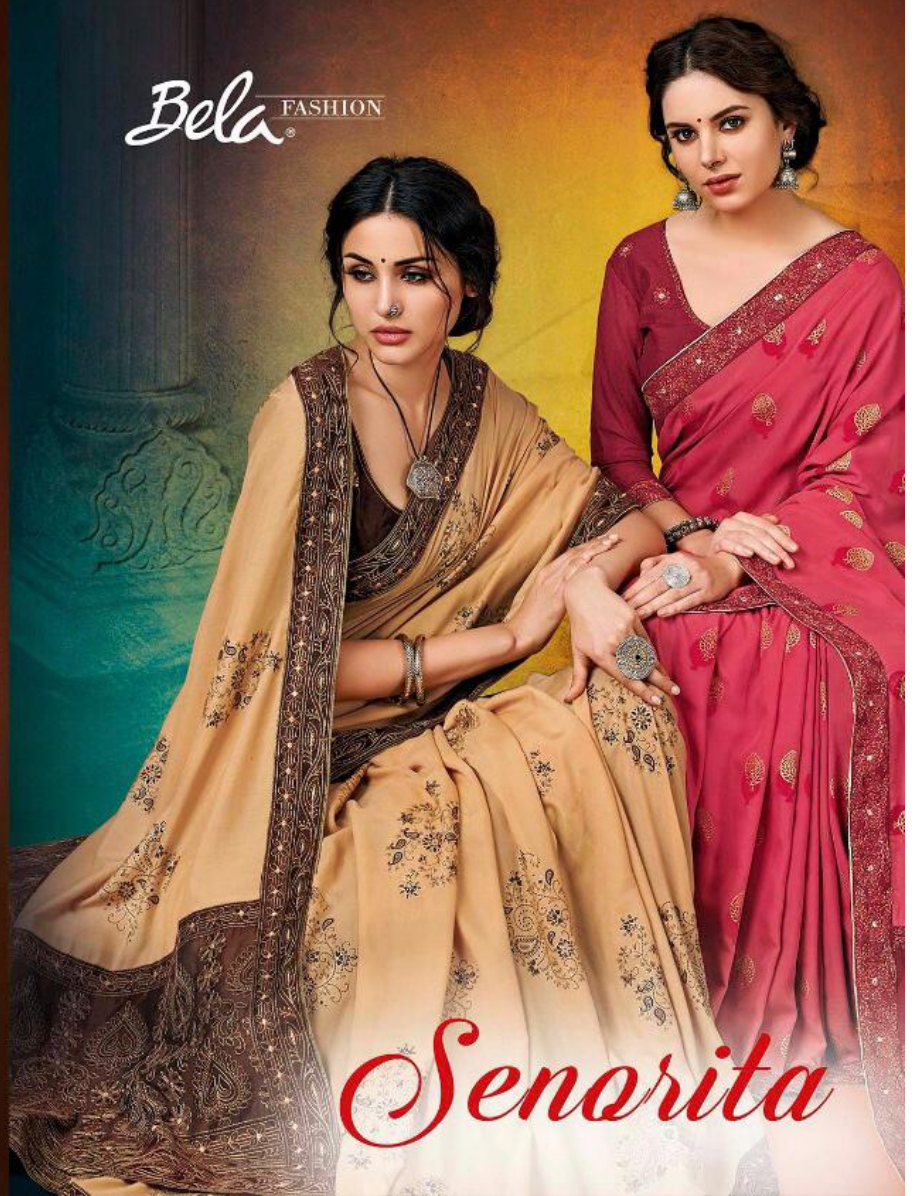

Bela FASHION

Senorita