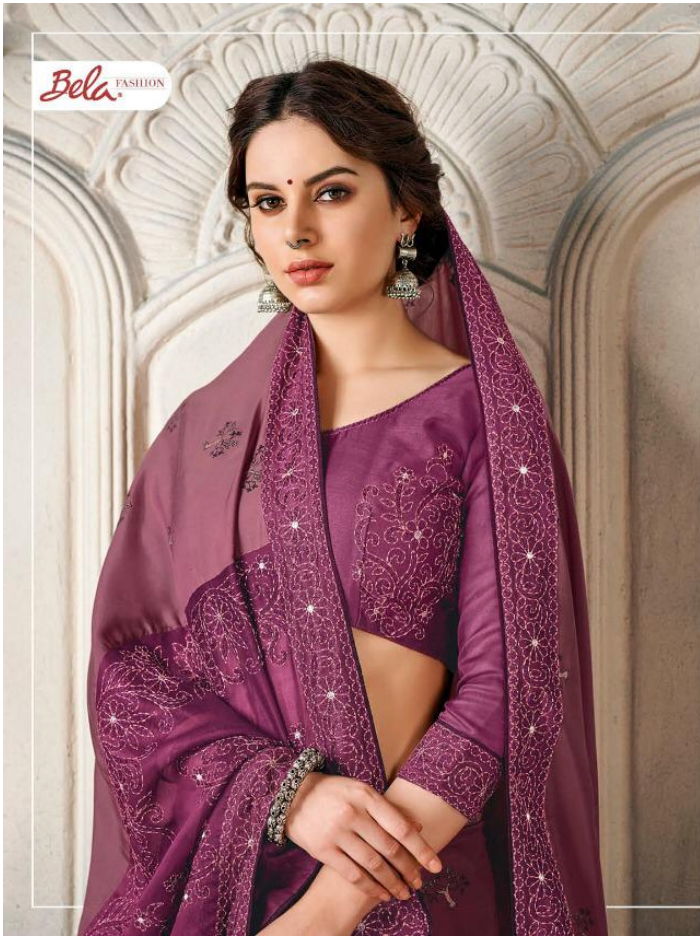

**BELA FASHION
FABRIC DETAIL**

Senorita

DESIGN NO.	SAREE	BLOUSE
35001B	Tussar Silk Foil print with Embroidery work	Silk with Embroidery work
35002B	Tussar Silk Foil print with Embroidery work	Silk with Embroidery work
35003B	Tussar Silk Foil print with Embroidery work	Silk with Embroidery work
35004B	Tussar Silk Foil print with Embroidery work	Silk with Embroidery work
35005B	Tussar Silk Foil print with Embroidery work	Silk with Embroidery work
35006B	Tussar Silk Foil print with Embroidery work	Silk with Embroidery work
35007B	Tussar Silk Foil print with Embroidery work	Silk with Embroidery work

35002

Bela FASHION

Bela FASHION

35001

35001

35002

35003

35004

35005

35006

35007

Bela FASHION

Senorita

Bela FASHION

35006

Bela FASHION

35005

Bela FASHION

Senorita