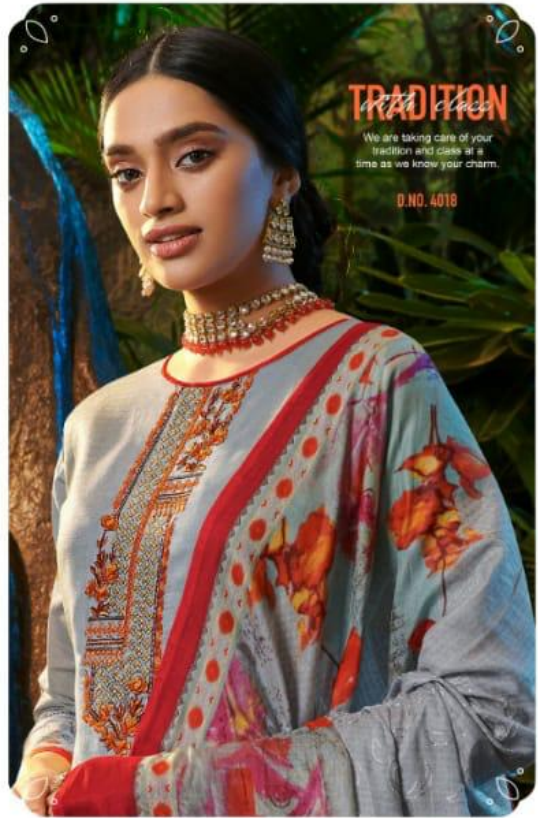

Levisha®

EMBRACE

Purity of your heart should also come out with your attire because it creates your appearance. White is ultimate symbol of purity.

D.NO. 4014

Levisha®

ELEGANCE

Over the years of experience we know you & we came up with the exact collection of your choice.

D.NO. 4015

Levisha®

D.NO. 4013

COLOURS

Managing your attitude with the perfect lavish color,
which gives you confidence to walk with your attitude.

143 brand logo, in

Levisha®

মারিয়াম