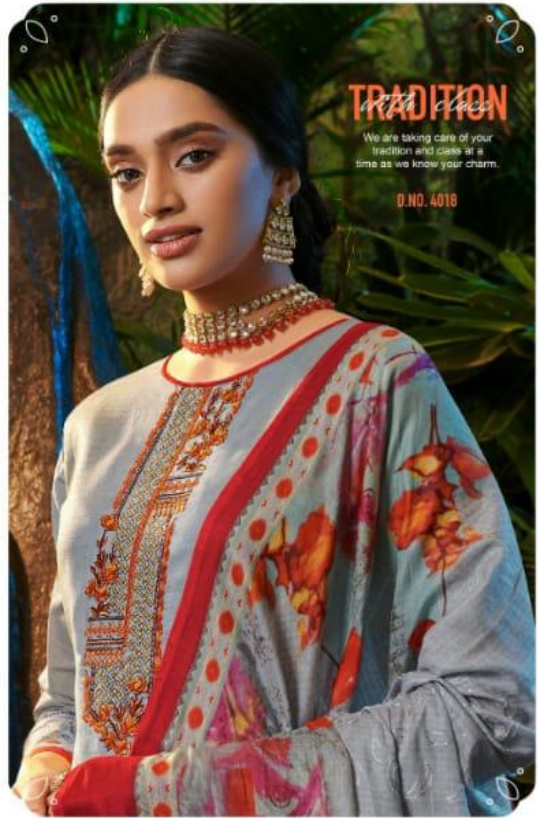

Levisha®

EMBRACE

Purity of your heart should also come out with your attire because it creates your appearance. White is ultimate symbol of purity.

D.NO. 4014

Levisha®

ELEGANCE

Over the years of experience we know you & we came up with the exact collection of your choice.

D.NO. 4015

Levisha®

D.NO. 4013

COLOURS

Managing your attitude with the perfect lavish color, which gives you confidence to walk with your attitude.

143 brand logo, in

Levisha®

মারিয়াম