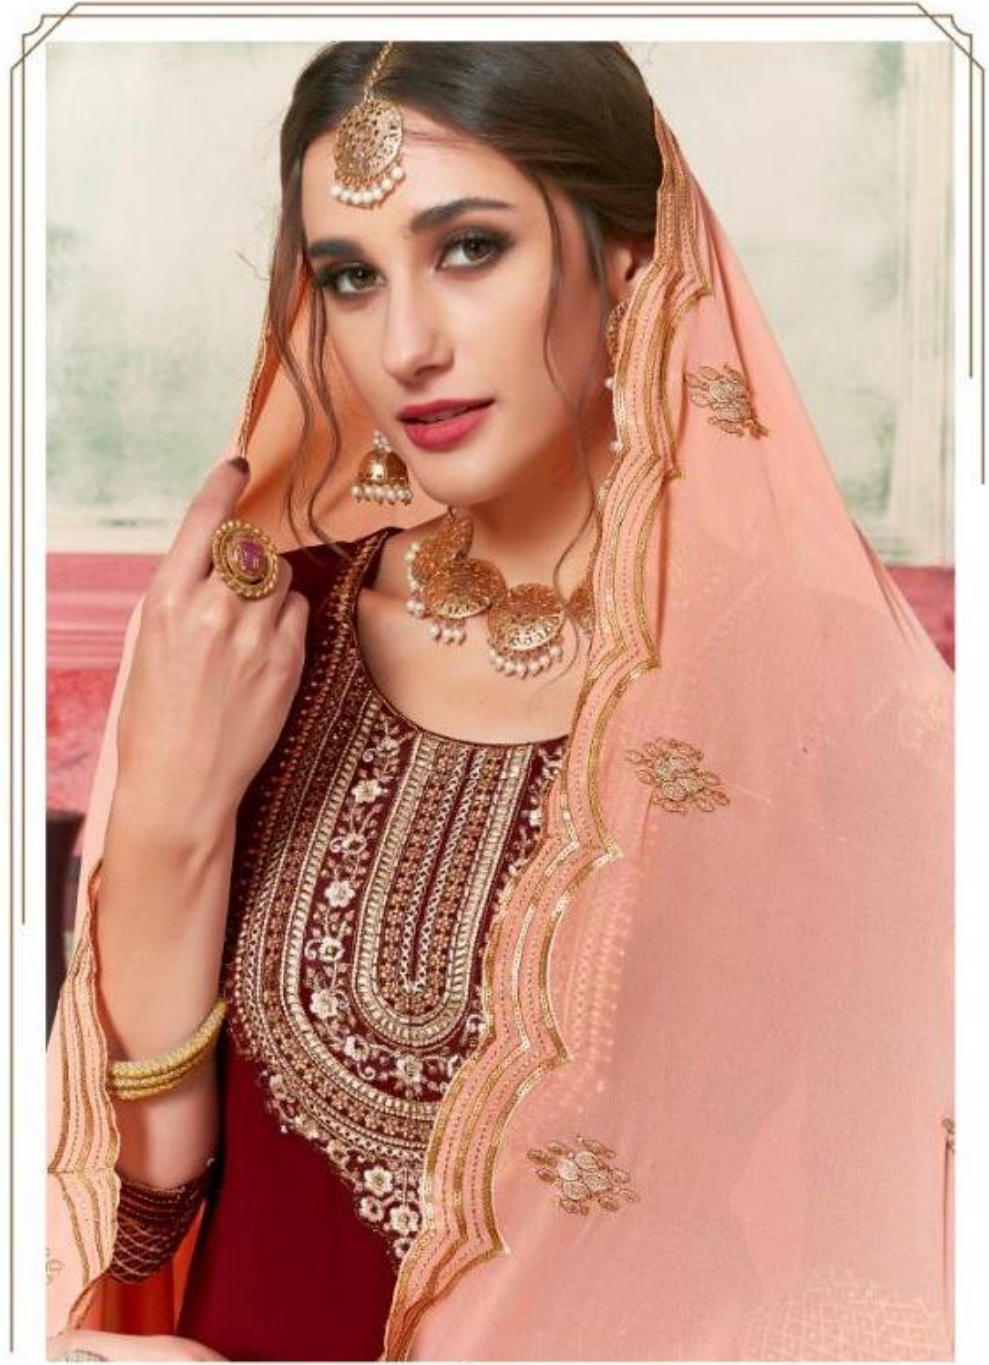

*Meesha*  
Vol-1

VERVE  
BEAUTY

*Meesha*  
Vol-1

VERVE  
BEAUTY

**VERVE**  
*Put your best face forward as you seal in the season's lines.*  
**BEAUTY**

*Meesha*

D. NO. : 1001

ICONIC  
*Fashion updates - soft, long, fresh, just and stay, till*  
PIECE

D. NO. : 1004

CATELOGUE NAME : *Meesha* Vol- 01

PIECES : 04

D. NO.	FABRIC	PRICE
1001	Top - Georgette, Bottom - Georgette, Dupatta - Georgette, Inner - Santoon.	1595/-
1002	Top - Georgette, Bottom - Georgette, Dupatta - Georgette, Inner - Santoon.	1595/-
1003	Top - Georgette, Bottom - Georgette, Dupatta - Georgette, Inner - Santoon.	1595/-
1004	Top - Georgette, Bottom - Georgette, Dupatta - Georgette, Inner - Santoon.	1595/-

Top-Semistitched, Sharara-Stitched

Full Set Amount : 6380/-

1001

1002

1003

1004

*Meesha*  
Vol-1

VERVE  
BEAUTY