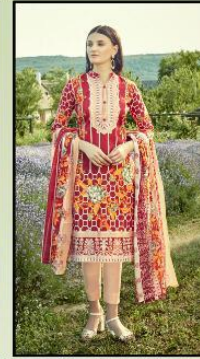

D.NO-9006

D.NO-9007

D.NO-9008

D.NO-9004

D.NO-9005

D.NO-9009

D.NO-9010

A complexion of exotic black and rich gold indulge with amazing floral design gives your out a royal look

 ISHAAL[®]
PRINTS

SHE MOST
TRUSTED

Pink colour filled indulge
with the orange colour floral
pattern gives a perfect
diva look.

D NO - 9003

ISHAAL®
PRINTS

ISHAAL®
PRINTS

A WALKS
OF DESIGN

Shades of design harings
opulence back to your season
dressing. Give a glamorous
touch to your personality with a
blend of charming hues....