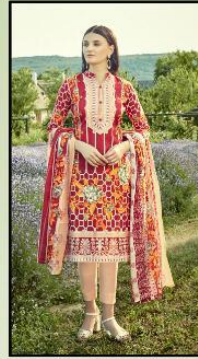

D.NO-9010

A complexion of exotic black and rich gold indulge with amazing floral design gives your out a royal look

 ISHAAL®
PRINTS

SHE MOST
TRUSTED

Pink colour filled indulge
with the orange colour floral
pattern gives a perfect
diva look.