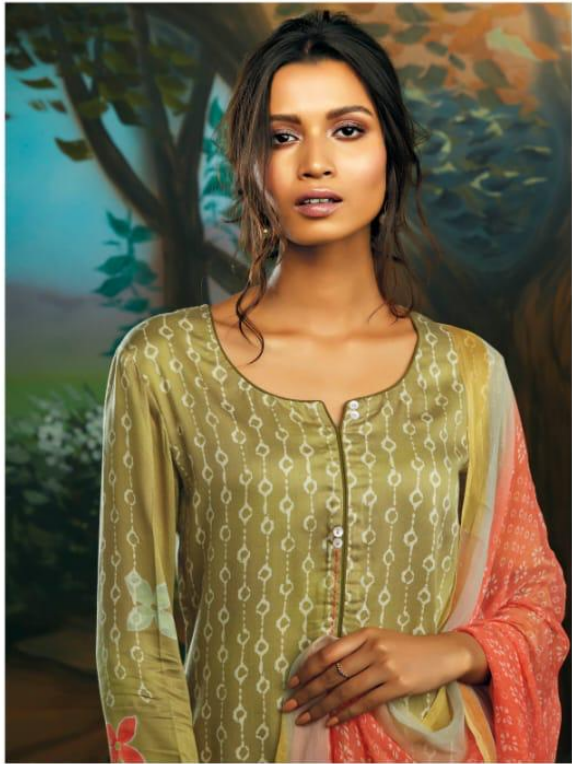

  
Willow  
7724

  
Willow  
7724

  
Willow  
7726

  
Willow  
7721

  
Willow  
7723

Ganga™

ARJUN PRASAD PHOTOGRAPHY

M/S Ganga Fashions Pvt Ltd.

**Total Pieces: 09**

**Total Amount: 15660(+ gst extra)**

  
Willow  
7724

**WILLOW – DESIGNER SALWAR SUITS**

DESIGN NO.	CATALOG NAME	DESCRIPTION	PRICE
7719	WILLOW	Pure Natural Satin(Tencel) Printed With Extra Sleeves & Hand Work(3.30)	1740/-
7720	WILLOW	Pure Natural Satin(Tencel) Printed With Extra Sleeves & Hand Work(3.30)	1740/-
7721	WILLOW	Pure Natural Satin(Tencel) Printed With Extra Sleeves & Hand Work(3.30)	1740/-
7722	WILLOW	Pure Natural Satin(Tencel) Printed With Extra Sleeves & Hand Work(3.30)	1740/-
7723	WILLOW	Pure Natural Satin(Tencel) Printed With Extra Sleeves & Hand Work(3.30)	1740/-
7724	WILLOW	Pure Natural Satin(Tencel) Printed With Extra Sleeves & Hand Work(3.30)	1740/-
7725	WILLOW	Pure Natural Satin(Tencel) Printed With Extra Sleeves & Hand Work(3.30)	1740/-
7726	WILLOW	Pure Natural Satin(Tencel) Printed With Extra Sleeves & Hand Work(3.30)	1740/-
7727	WILLOW	Pure Natural Satin(Tencel) Printed With Extra Sleeves & Hand Work(3.30)	1740/-