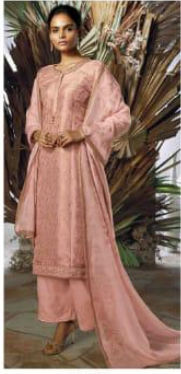

7801

7802

7803

7804

7805

7806

Ganga®