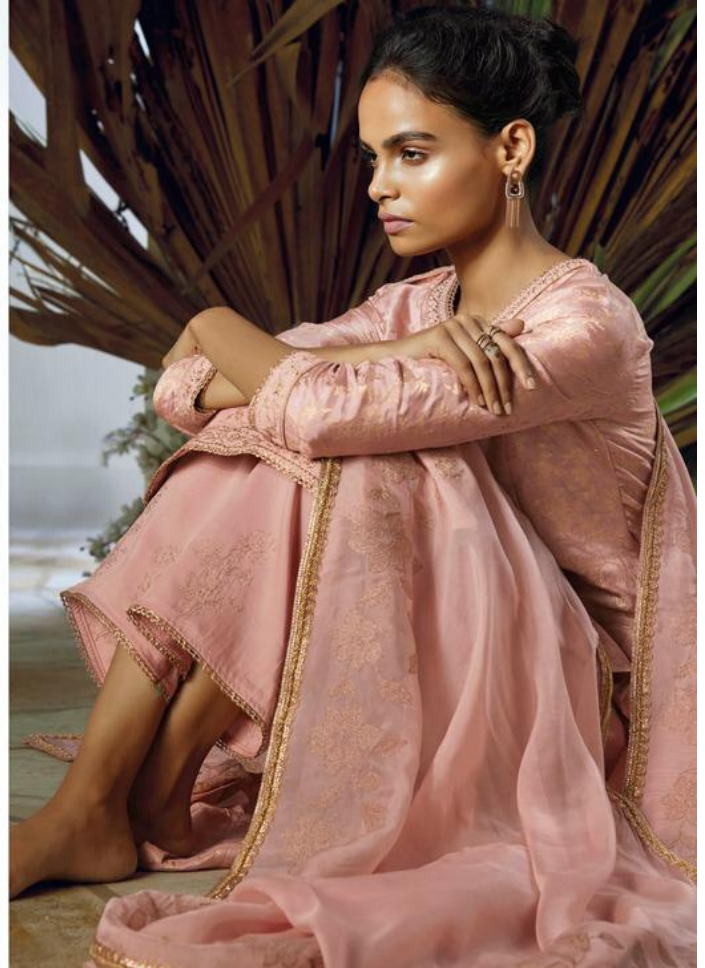

**VIOLA – DESIGNER SALWAR SUITS**

DESIGN NO.	CATALOG NAME	DESCRIPTION	PRICE
7801	VIOLA	Pure Banarasi Silk Jaq With Emb & Hand Work, Ready Jari Lace On Neck, Daman, Sleeve Border	2770/-
7802	VIOLA	Pure Banarasi Silk Jaq With Emb & Hand Work, Ready Jari Lace On Neck, Daman, Sleeve Border	2770/-
7803	VIOLA	Pure Banarasi Silk Jaq With Emb & Hand Work, Ready Jari Lace On Neck, Daman, Sleeve Border	2770/-
7804	VIOLA	Pure Banarasi Silk Jaq With Emb & Hand Work, Ready Jari Lace On Neck, Daman, Sleeve Border	2770/-
7805	VIOLA	Pure Banarasi Silk Jaq With Emb & Hand Work, Ready Jari Lace On Neck, Daman, Sleeve Border	2770/-
7806	VIOLA	Pure Banarasi Silk Jaq With Emb & Hand Work, Ready Jari Lace On Neck, Daman, Sleeve Border	2770/-