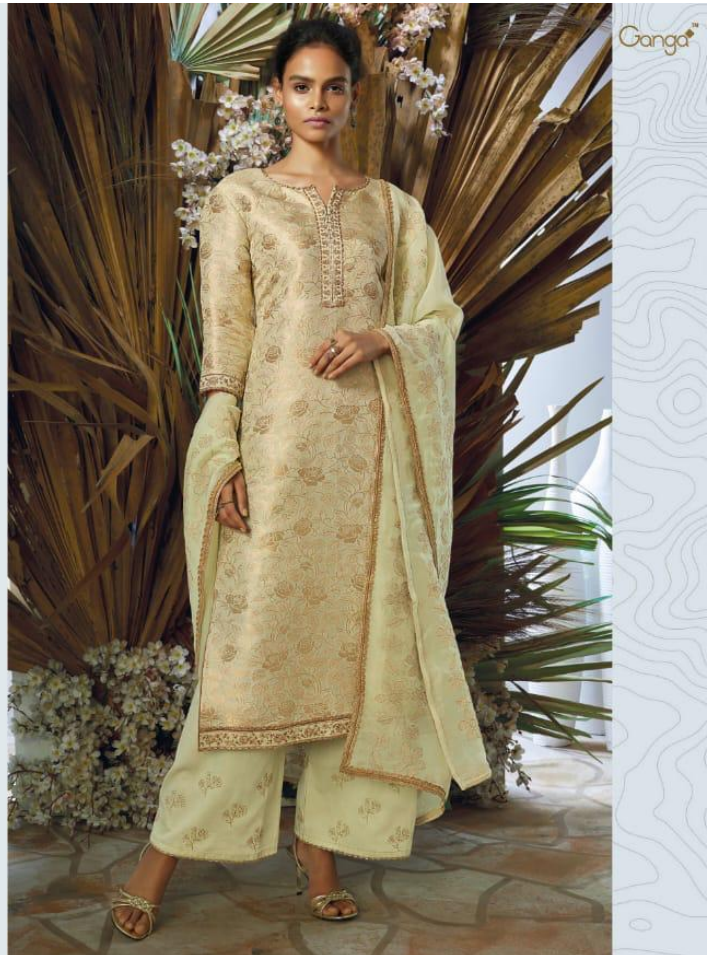

Ganga

Viola
7802

Ganga

Viola
7802

Ganga

Viola
7802

Ganga™

ARJUN PRASAD PHOTOGRAPHY

www.gangafashions.com

email - sales@gangafashions.com

Ganga

Viola
7803

VIOLA

PRODUCT DETAILS

TOP

PURE BANARASI SILK JAQ WITH EMB & HAND WORK,
READY JARI LACE ON NECK, DAMAN & SLEEVE
BORDER