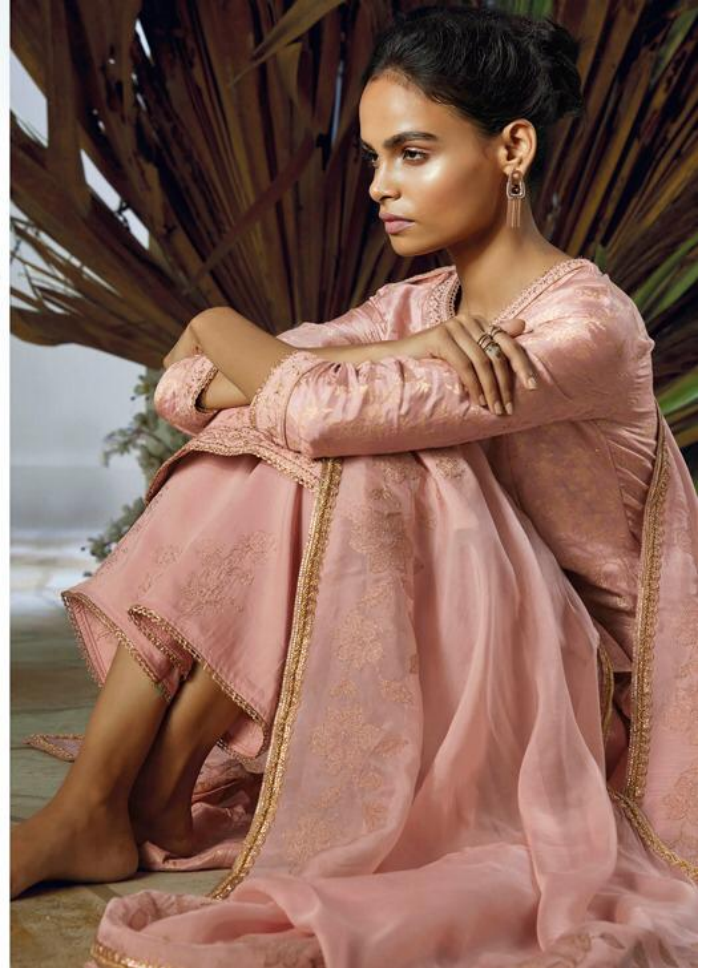

VIOLA

PRODUCT DETAILS

TOP

PURE BANARASI SILK JAQ WITH EMB & HAND WORK,
READY JARI LACE ON NECK, DAMAN & SLEEVE
BORDER

BOTTOM

SILK SATIN SOLID WITH EMB & LACE

DUPATTA

PURE SOFTY SILK WITH EMB & 4 SIDE JARI LACE

Ganga^{TM}

Fashions Private Limited

Sales: 101 Ground Floor, North Extn, Near Sahara Darwaja, Surat - 395002, Gujarat, India.
Ph: +91-261-3134390, 3134391

Factory: 287, GIDC, Pandesara, Surat - 395221, Gujarat, India.
Ph: +91-261-2890996, 2891354

Website: www.gangafashions.com
E-Mail: gangafashions287@gmail.com