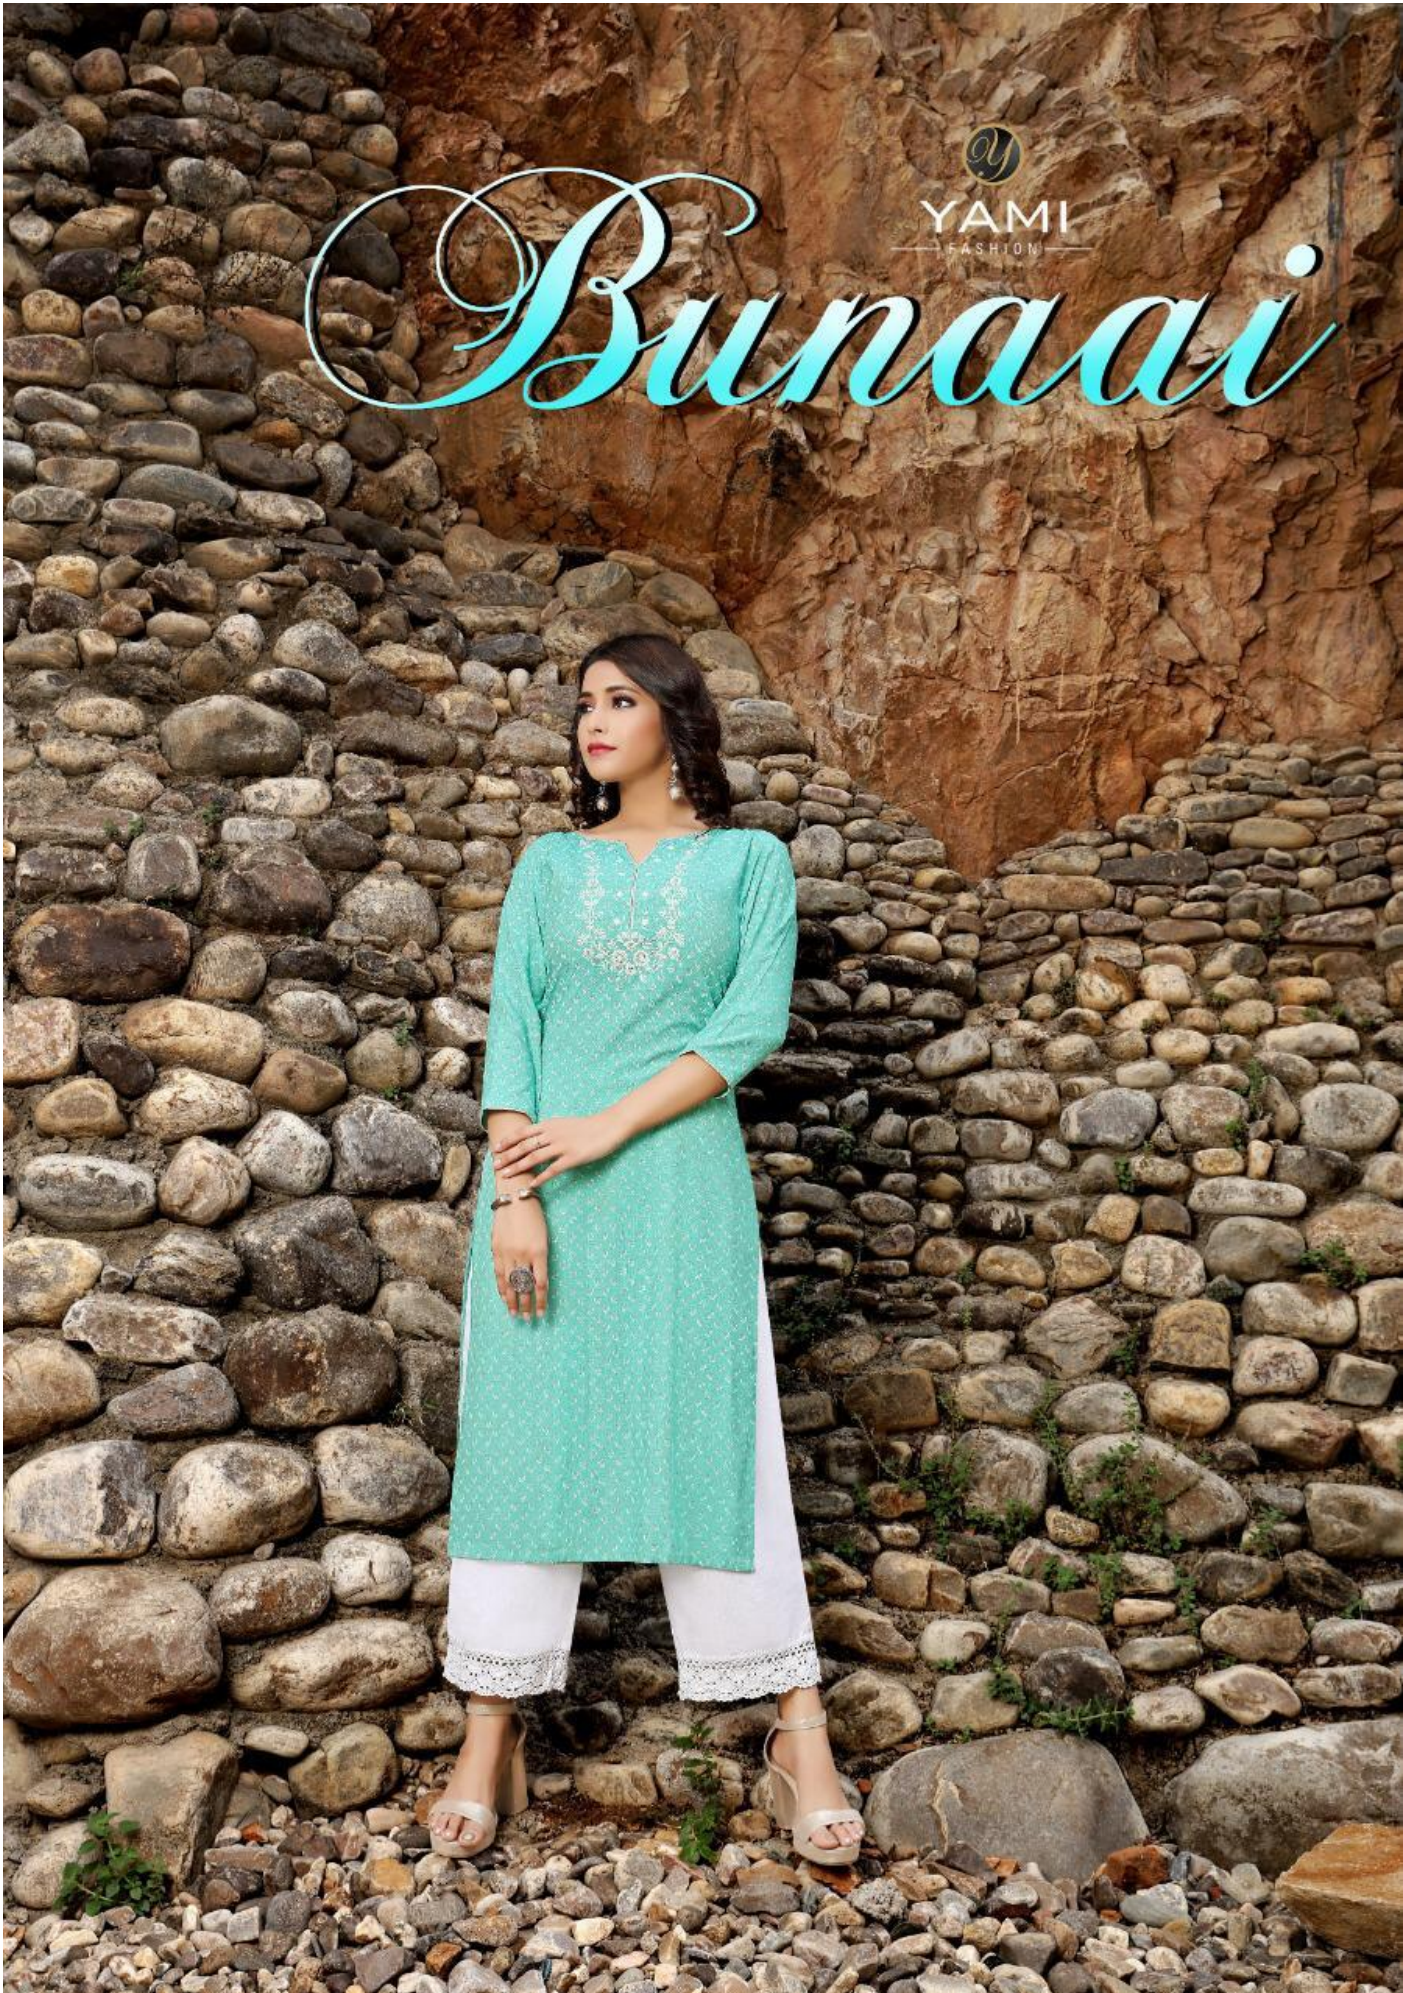

YAMI
FASHION

Bunai

D.NO.2381

D.NO.2382

D.NO.2383

D.NO.2384

D.NO.2385

D.NO.2386

D.NO.2387

D.NO.2388

The Paradise collection

Ethnic wear always bring out the best in you enchanting the significant beauty and poised grace. the range is designed with great detailing and crafted with latest designs and style