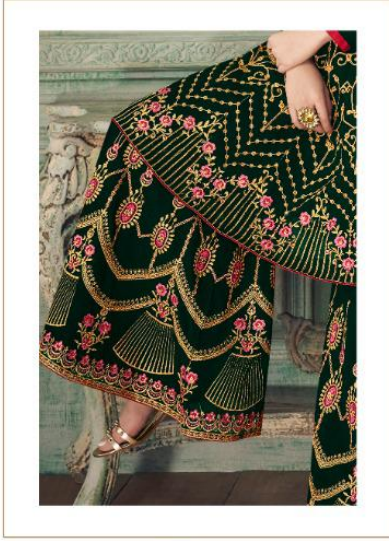

SIMONA
SARARA

STYLE Each piece us grand with subtle hints of unambiguous style.
8269

AASHIRWAD™

 AASHIRWAD™

Immerse yourself in unexpected,
bright colors & Textures.

LAVISH

Dictate your style statement with the season's latest trends.

8272

AASHIRWAD™

GLAMOUR

This traditional
hue gets a
whole new look.

8271

AASHIRWAD™

This season look up with

some truly inspiring & elegantly.