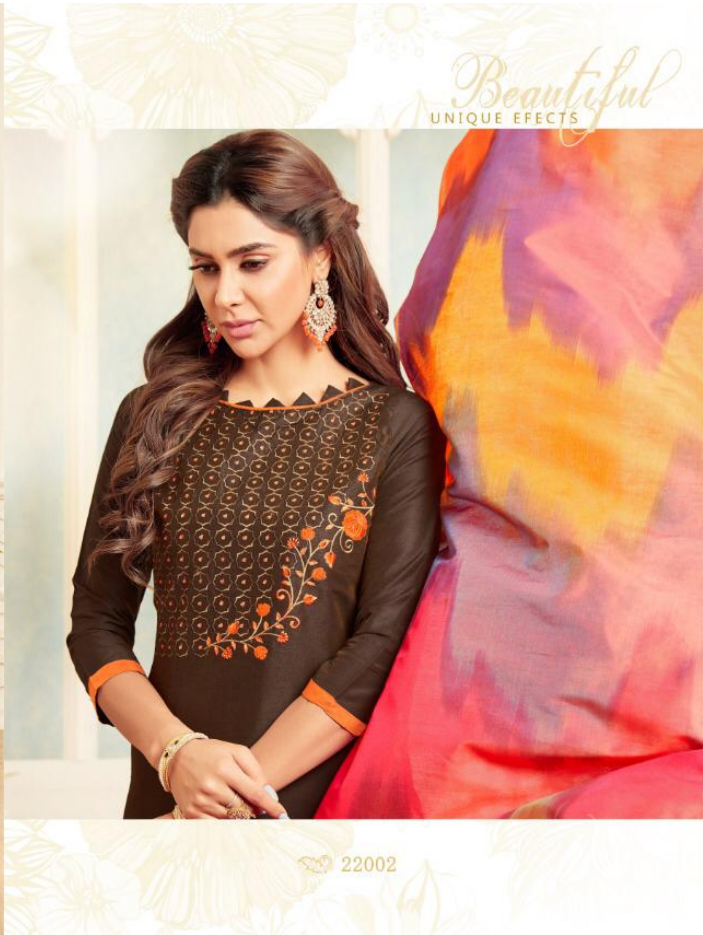

22011

22010

Dream
THE WEAVER

22001

Glowing
SPARKLING FINESSE

22012

Classic
SOUL IS ROYALTY

22003