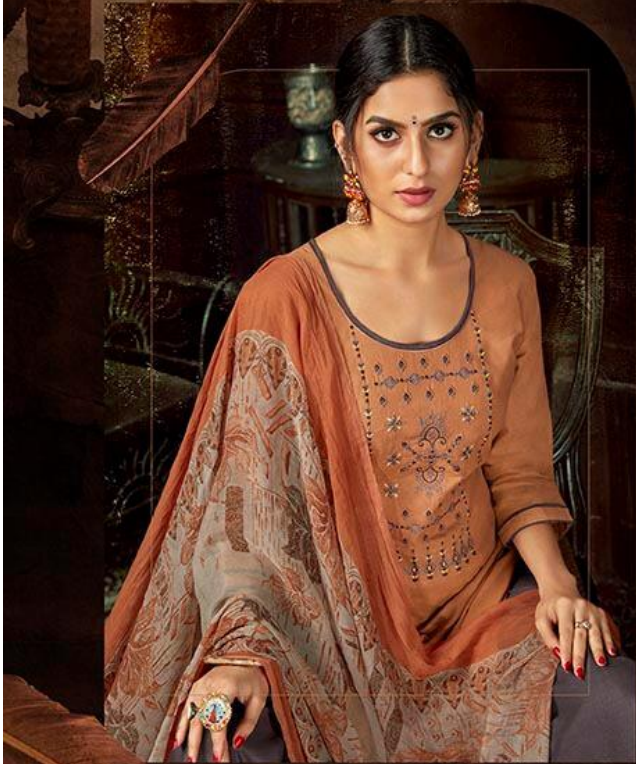

KALARANG

CODE.684