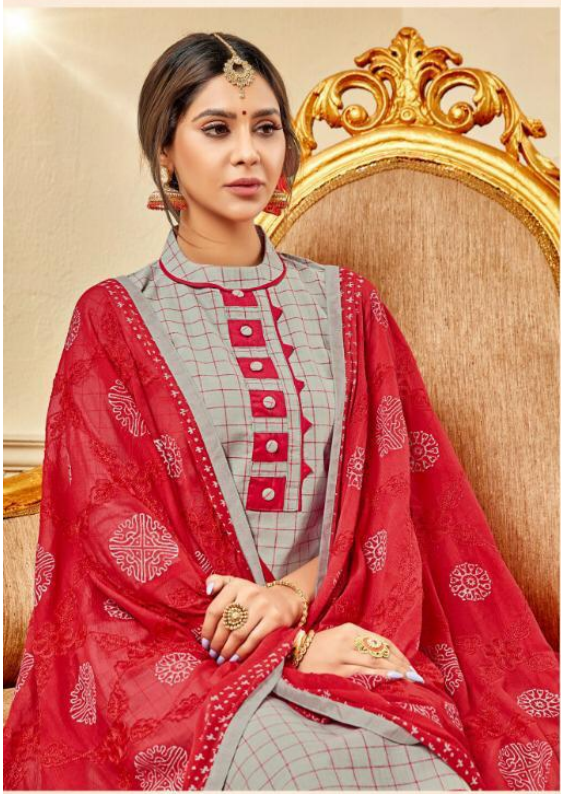

FASHION IS ABOUT DRESSING ACCORDING TO WHAT'S FASHIONABLE. STYLE IS MORE ABOUT BEING YOURSELF.

85007