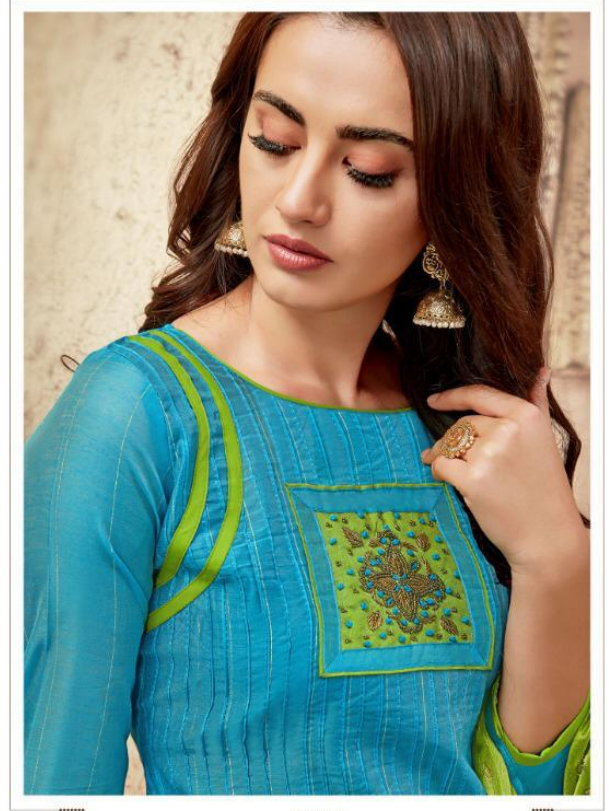

E X T R A V A G A N Z A

D.81004

EXCLUSIVE

D.81011

Vishnu

D I M E N S I O N

D.81005

F E M I N I N E

TOP- Chanderi lining & pintex with Hand work

BOTTOM- Cotton

DUPATTA- Chinon jacquard

CUT-;

TOP- 2.50mtr

BOTTOM- 2.00 mtr

DUPATTA- 2.25 mtr

**Vishnu**™