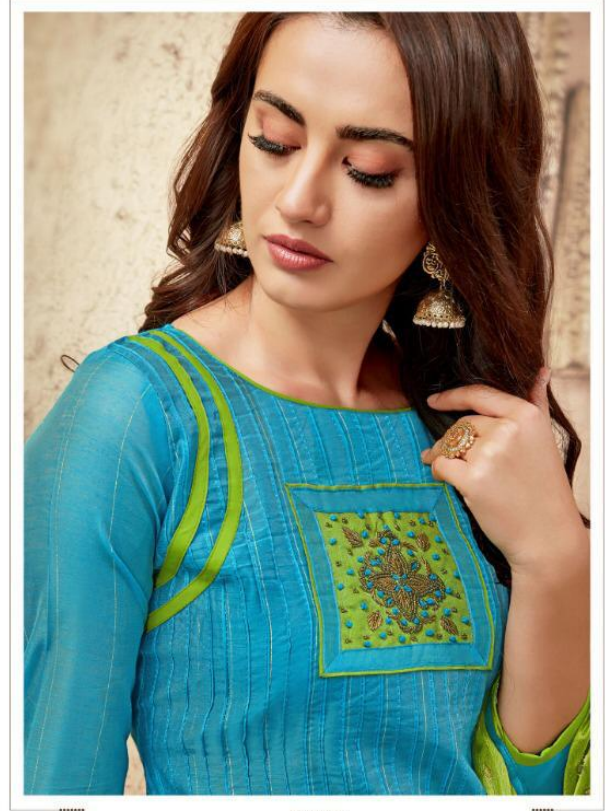

Vishnu

EXTRAVAGANZA

D.81004

EXCLUSIVE

D.81011

Vishnu

D I M E N S I O N

D.81005

F E M I N I N E

D.81002

D.81008

UNBELIEVABLE

D.81010

MASTEPieces

D.81001

Ref. No. :

Date :
CATLOG NAME- ROZY

TOP- Chanderi lining & pintex with Hand work

BOTTOM- Cotton

DUPATTA- Chinon jacquard

CUT-;

TOP- 2.50mtr

BOTTOM- 2.00 mtr

DUPATTA- 2.25 mtr