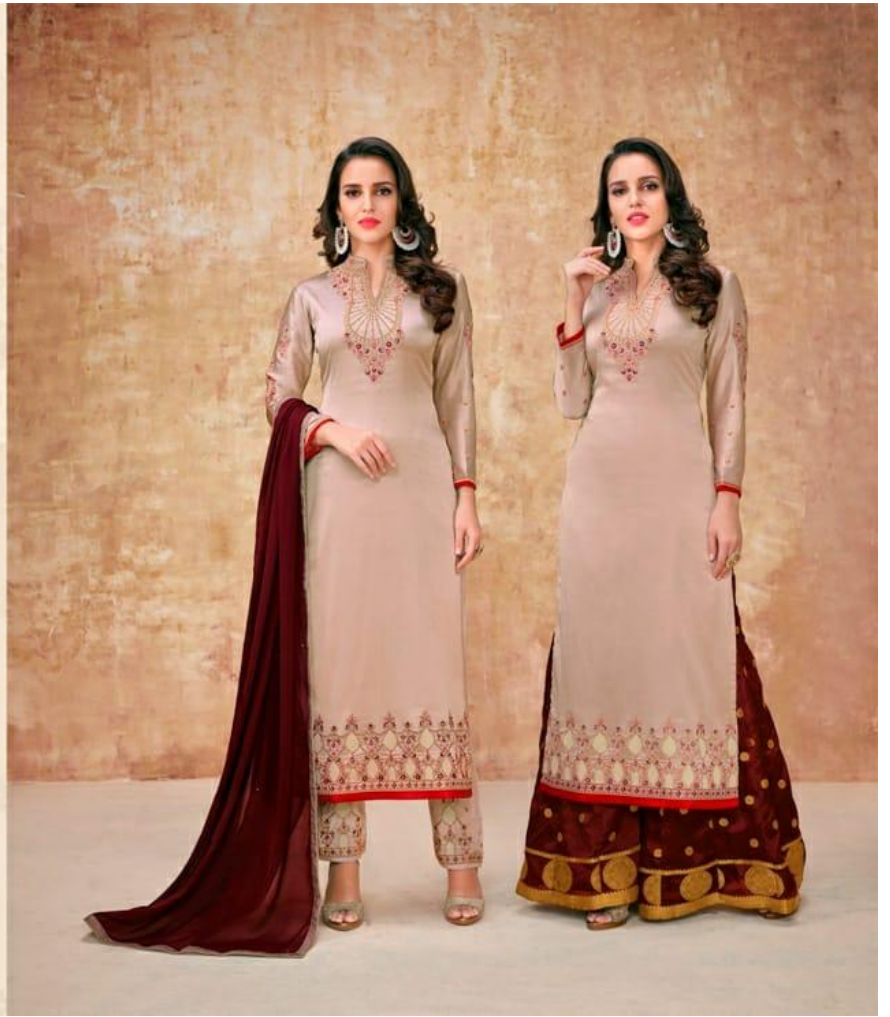

KARMA™
TRENDS PVT. LTD.

D.NO-18003