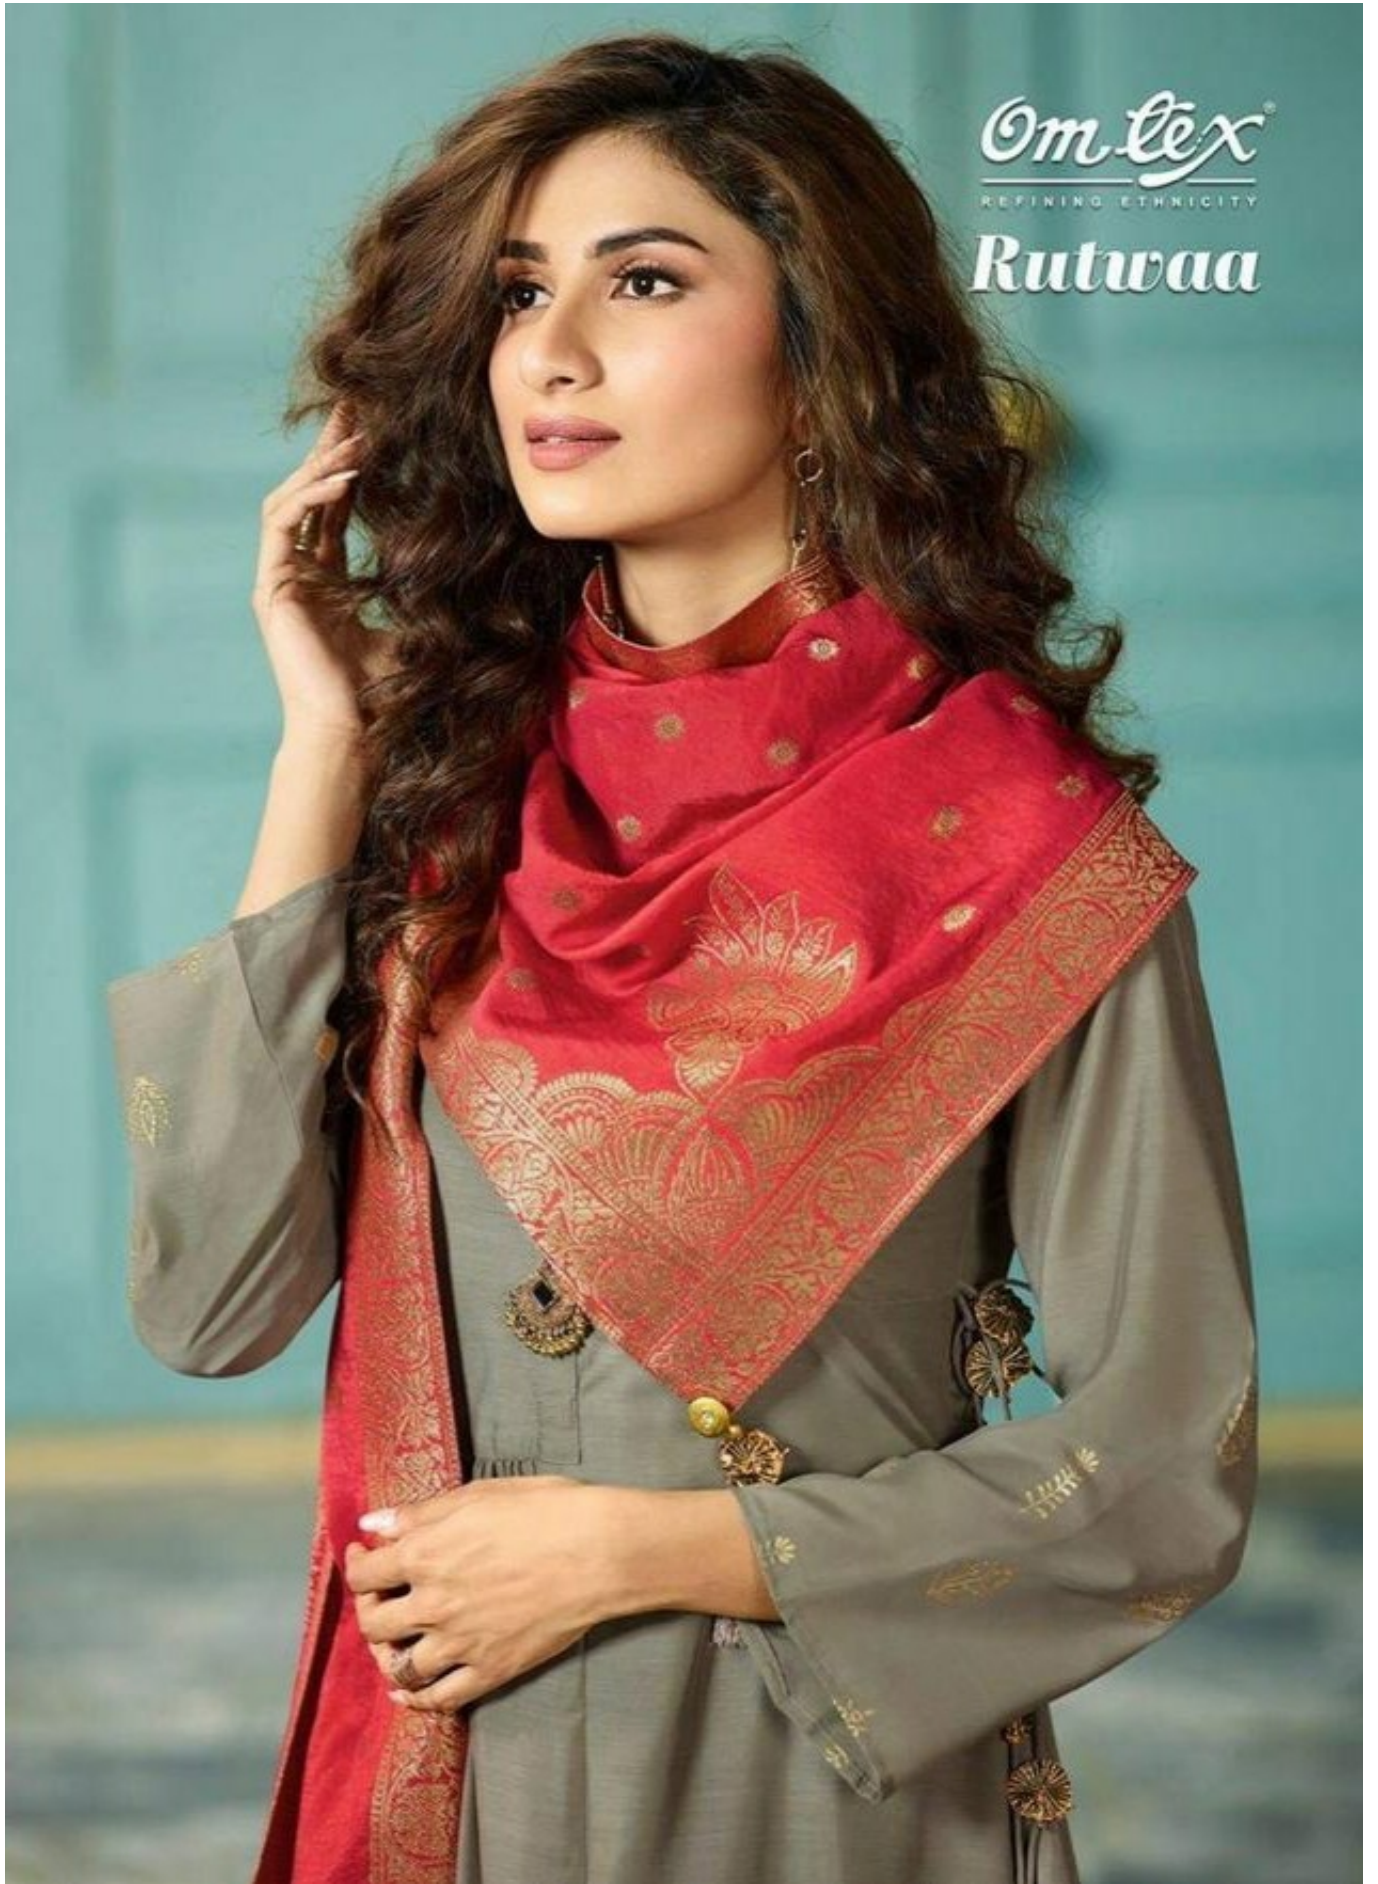

Om Lex®
REFINING ETHNICITY
Rutwaa