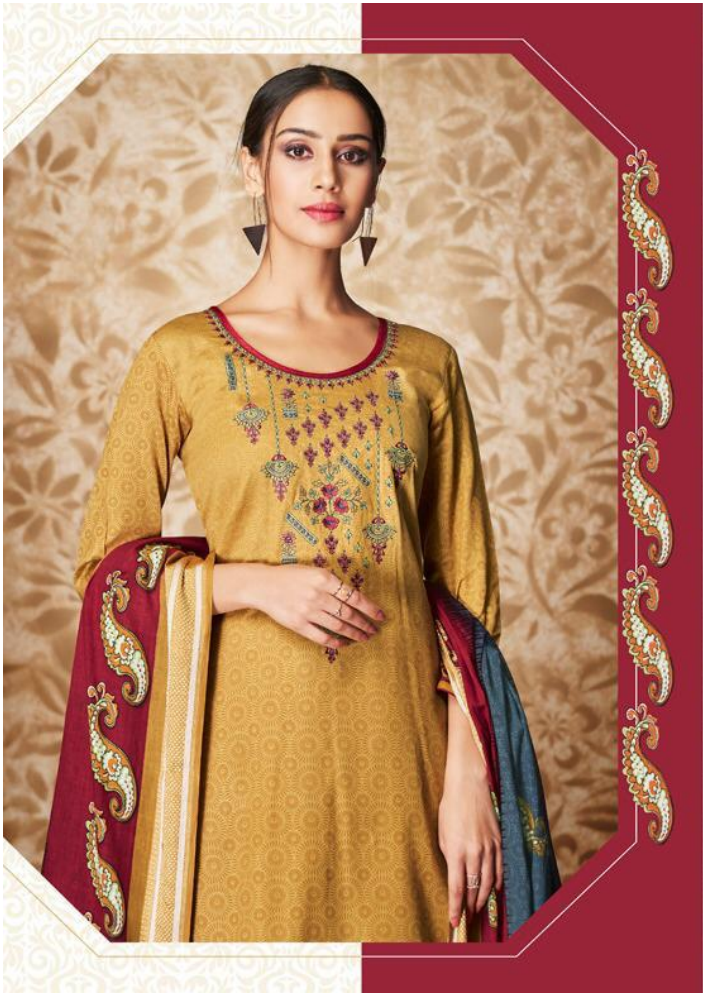

KALARANG

VINTAGE

D.NO.-843