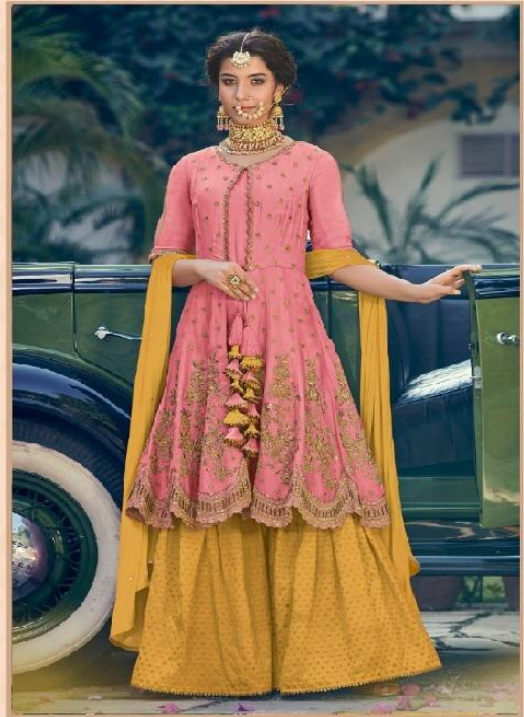

Maskeen

Spring
to
Life

Design this season's wardrobe
to balance comfort with style.
Be practical with the classics.

D.NO.6905-C

Maskeen

Spring
to
Life

Design this season's wardrobe
to balance comfort with style.
Be classical with the classics.

D.NO.6905-C

MASKEEN 11

6905-A

6905-B

6905-C

6905-D

Maskeen

Spring
to
Life