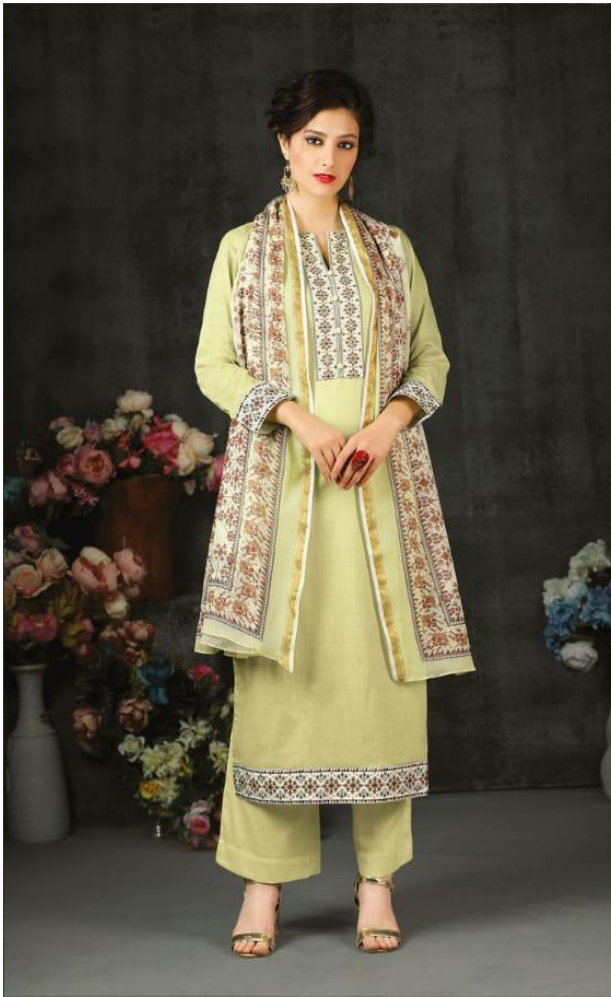

NOMADIC | 771