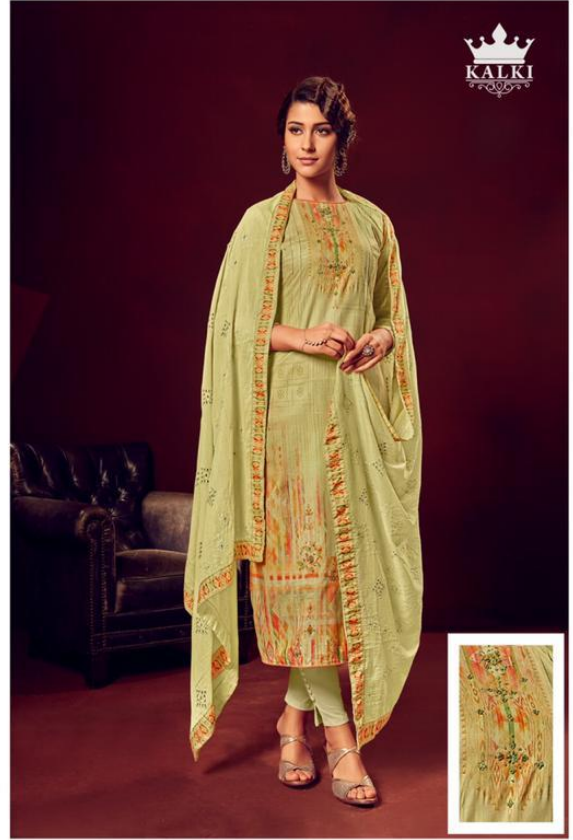

1004

KALKI  
1000

1008

**TOP**

PURE LAWN DIGITAL PRINT WITH  
KHATLI HAND WORK

**BOTTOM**

PURE LAWN SOLID

**DUPATTA**

PURE JAPAN BAMBERG  
SOLID WITH BORER EMBROIDERY AND  
4 SIDE DIGITAL BORDER

**RATE**

TOTAL SUITS 08

RS- 1325

1003

KALKI

..... 1001 .....

..... 1002 .....