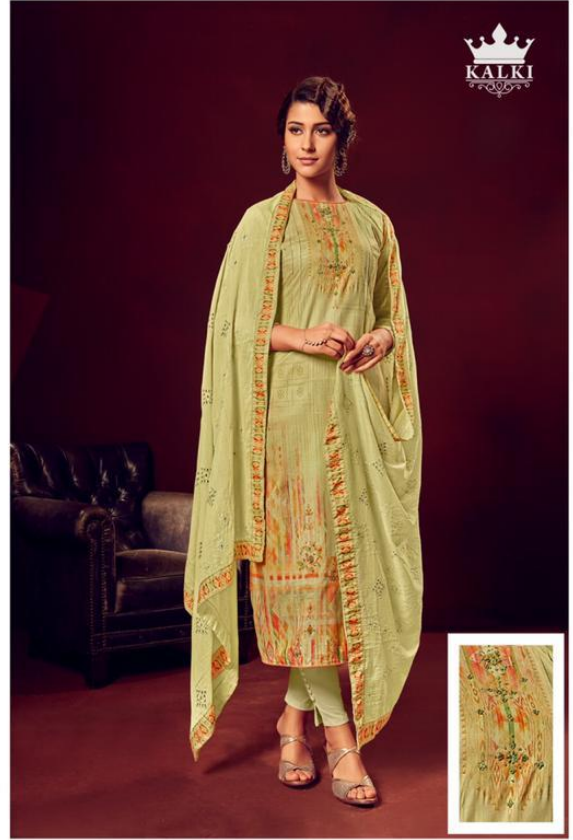

1004

KALKI

1008

**TOP**

PURE LAWN DIGITAL PRINT WITH  
KHATLI HAND WORK

**BOTTOM**

PURE LAWN SOLID

**DUPATTA**

PURE JAPAN BAMBERG  
SOLID WITH BORER EMBROIDERY AND  
4 SIDE DIGITAL BORDER

**RATE**

TOTAL SUITS 08

RS- 1325

1003

KALKI  
BY  
KALKA

..... 1001 .....

..... 1002 .....