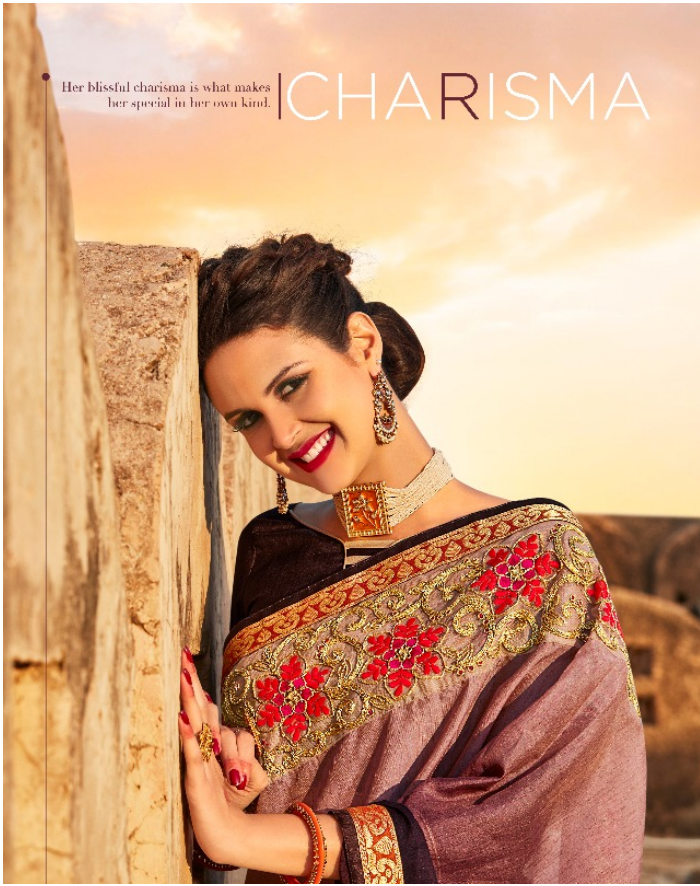

Her blissful charisma is what makes
her special in her own kind.

CHARISMA