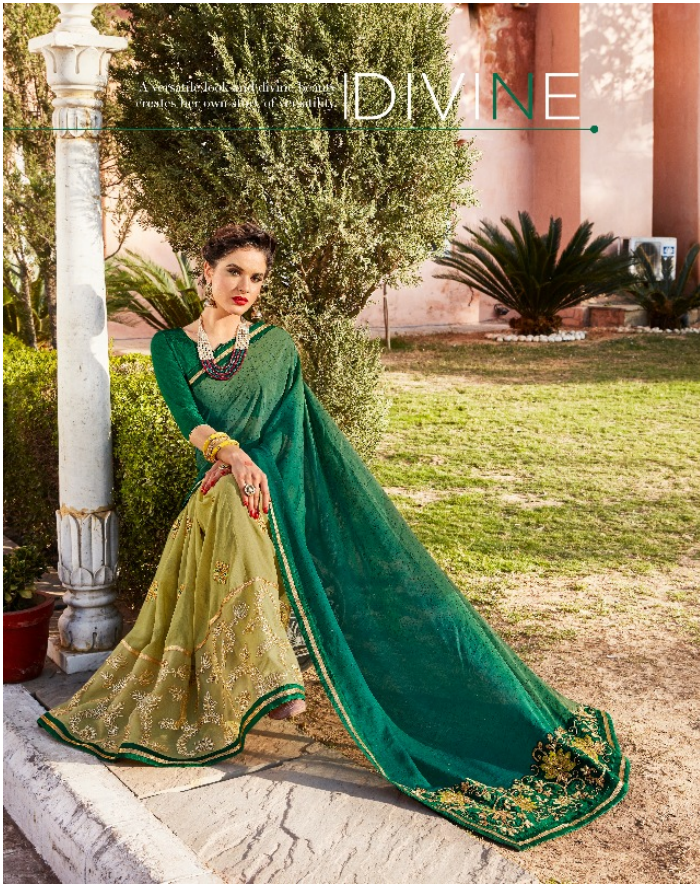

**KALISTA**  
FASHIONS  
|| 5959 ||

That grace which takes ethnic to the edge and brings out timeless elegance.

IGRACE

Super Star Fabric detail - Microsoft Excel

File Home Insert Page Layout Formulas Data Review View

Clipboard Font Alignment Number Styles Cells Editing

D10 Banglari

	A	B	C	D	E	F	G	H	I	J	K	L	M	N	O	P	Q	R
1																		
2		<b>SUPER STAR</b>																
3																		
4		<b>Degine no. Saree</b>		<b>Blouse</b>														
5		7951 Rangoli		Banglari														
6		7952 Black Rangoli		Brocade														
7		7953 60 Gram		Brocade														
8		7954 Moss		Banglari														
9		7955 60 gram		Brocade														
10		7956 60 Gram		Banglari														
11		7957 Moss Padding		Banglari														
12		7958 P/C Rangoli		Banglari														
13		7959 Marble		Banglari														
14		7960 60 Gram::60 Gram		Banglari														
15																		
16																		
17																		
18																		
19																		
20																		
21																		
22																		