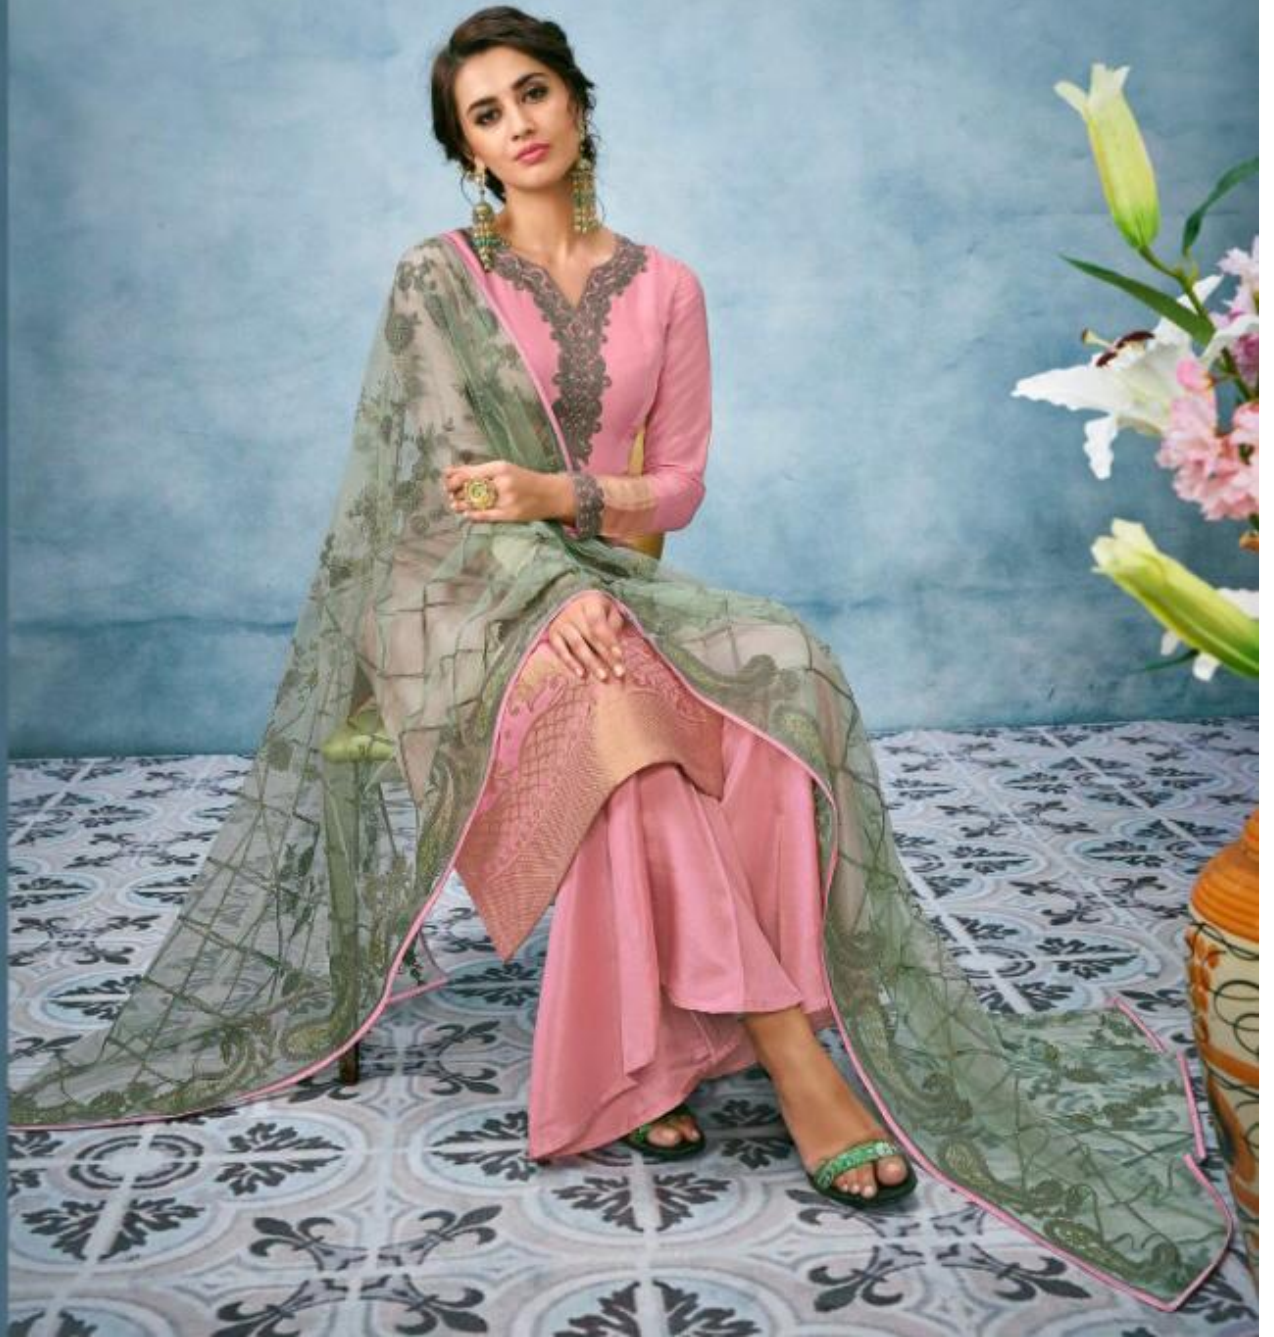

KARMA™
TRENDS PVT. LTD.