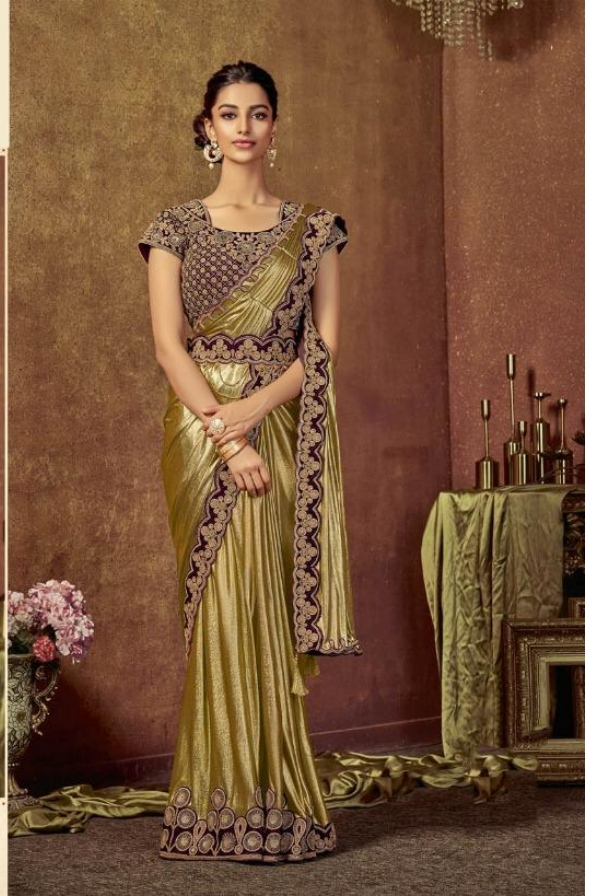

5203

5203

5209

NOTE : 5% GST WILL BE CHARGED EXTRA ON THE BELOW PRICES

MOHMANTHAN 5200: GLORIA									
VENDOR ITEM CODE	PRICE	SAREE FABRIC	BLOUSE FABRIC	SAREE COLOR	BLOUSE COLOR	SAREE WORK	STZ.(SEMI-STITCH/UN-STITCH)	BLOUSE LENGTH	SLEEVE LENGTH
5202	3445	Shimmer lycra	Velvet	Gold	Wine	Cord and Zari embroidery	Semi-Stitched	15"-16"	2"-3"
5203	3435	Shimmer lycra	Velvet	Grey	Navy Blue	Cord and Zari embroidery	Semi-Stitched	15"-16"	6"-8"
5204	3365	Shimmer lycra	Velvet	Maroon	Deep Maroon	Cord embroidery, pearl handwork	Semi-Stitched	15"-16"	3"-4"
5205	3115	Shimmer lycra	Velvet	lavender	Deep Purple	Badla and cord embroidery	Semi-Stitched	15"-16"	3"-5"
5206	3345	Shimmer lycra	Velvet	Golden	Maroon	Zari and cord embroidery	Semi-Stitched	15"-16"	3"-5"
5207	3125	Shimmer lycra	Velvet	Beige	Royal Blue	Cord and sequins embroidery	Semi-Stitched	15"-16"	3"-5"
5208	3155	Shimmer lycra	Velvet	Magenta	Wine	Cord and Zari embroidery	Semi-Stitched	15"-16"	3"-5"
5209	3255	Shimmer lycra	Velvet	Silver	Royal Blue	Zari and cord embroidery	Semi-Stitched	15"-16"	2"-3"
5210	3275	Shimmer lycra	Velvet	Reddish-gold	Red	Cord and Zari embroidery	Semi-Stitched	15"-16"	3"-5"

5203

5207

5209

5210

5208

5206

5202

5205