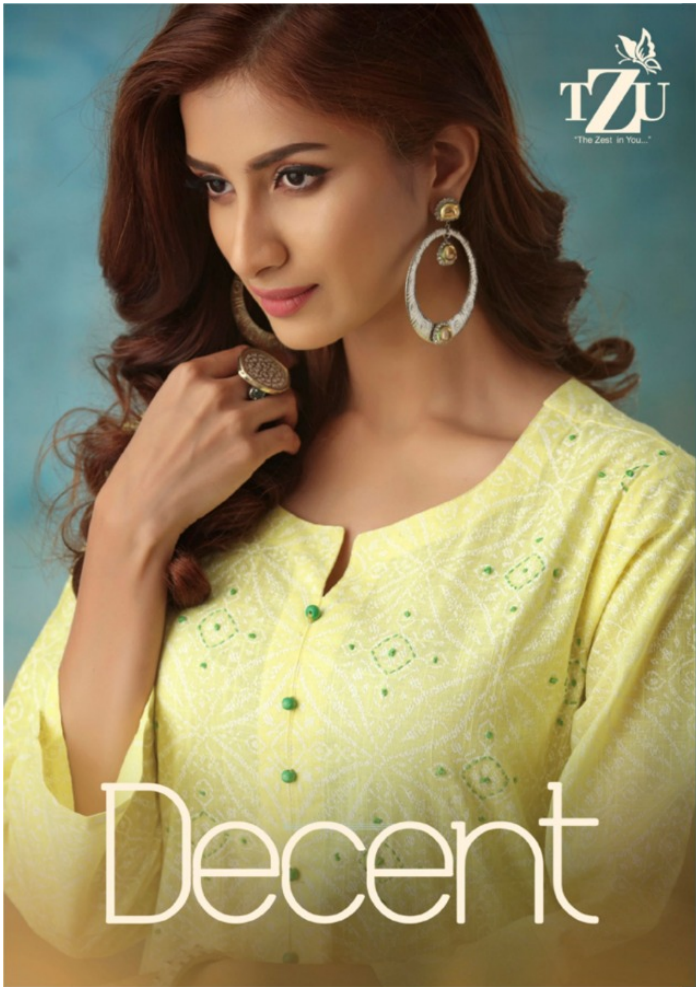

TZU
"The Zest in You..."

Decent

TZU
"The Zest in You..."

Decent

TZU
"The Zest in You..."

TZU
"The Zest in You..."

DECENT

2019 COLLECTION

Decent

- **FABRIC : COTTON**
- Pattern : Lucknow Print with Sticheo plazzo
- Spec. : Straight Cut
- Length : 46 inch.
- Sizes : L, XL, 2XL, 3XL
- Designs : 1001 to 1006

TZU
"The Zest in You..."

Decent

TZU
"The Zest in You..."