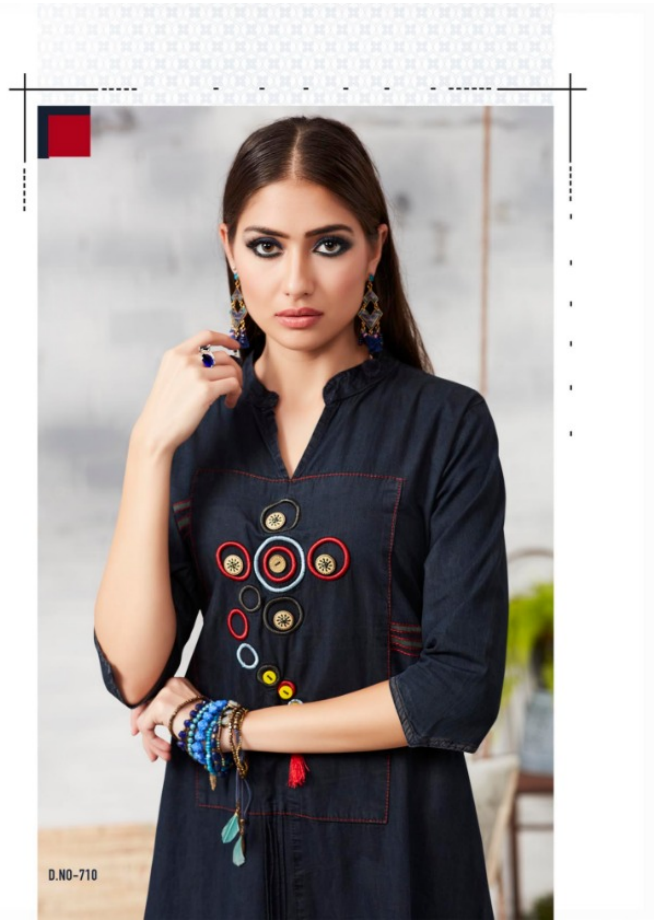

© 2015 KAJREE FASHION

KAJREE
Fashion

A HOUSE OF ETHNIC DESIGNER
SAREE, SUITS & LEHENGAS

Follow us on

complimentary copy/hot for sale

KAJREE
Fashion

BLUE LEE-2

D.NO-709