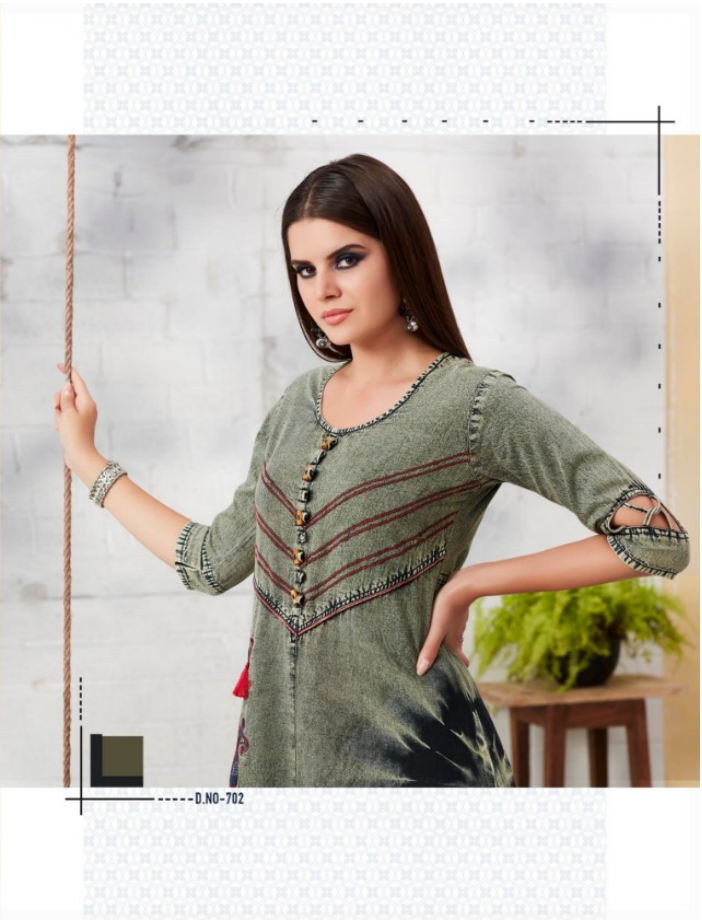

© 2015 KAJREE FASHION

KAJREE
Fashion

A HOUSE OF ETHNIC DESIGNER
SAREE, SUITS & LEHENGAS

Follow us on

complimentary copy/hot for sale

KAJREE
Fashion

BLUE LEE-2

D.NO-709