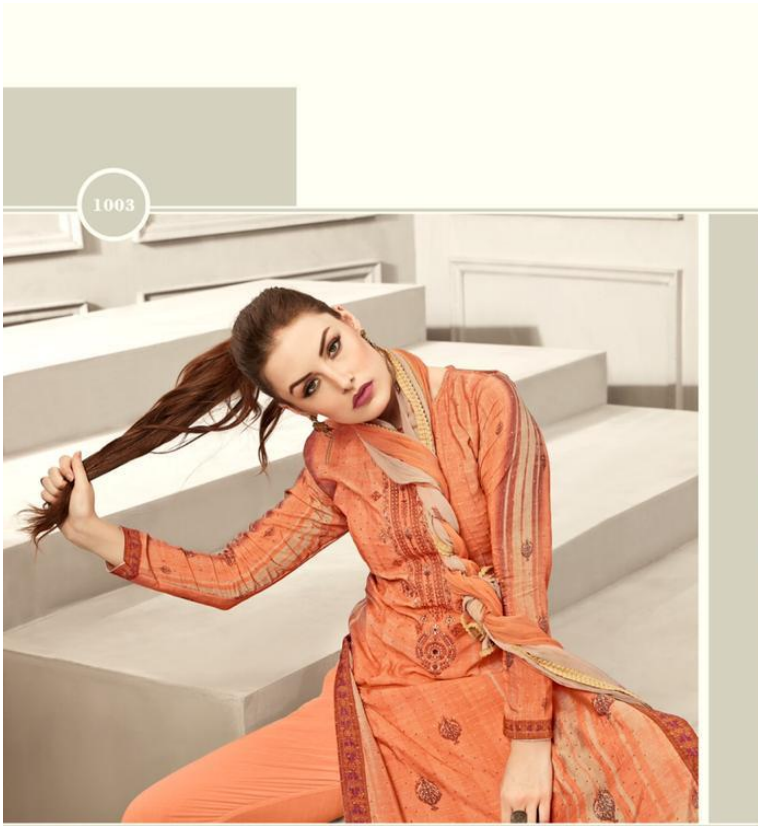

DUPATTA

PURE JAPAN BAMBERG WITH GOLD FOIL
AND DIGITAL PRINT PATTERNS

RATE

TOTAL SUITS 06
RS- 1350

LAVANYA

1006

KALKI

1001