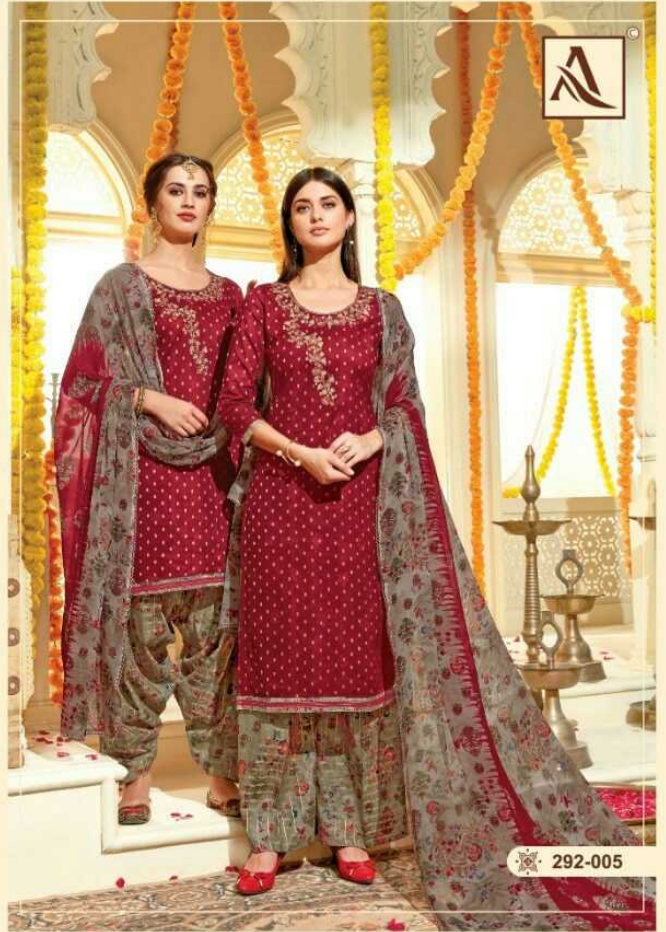

Raahi

The Beauty Of Patiyala

Raahi

The Beauty Of Patiyala

SCENT OF ELEGANCE

Fall in love with the whiff of elegance in this intricately weaved dress contrasted with a bright blue hue.

292-003

Raahi