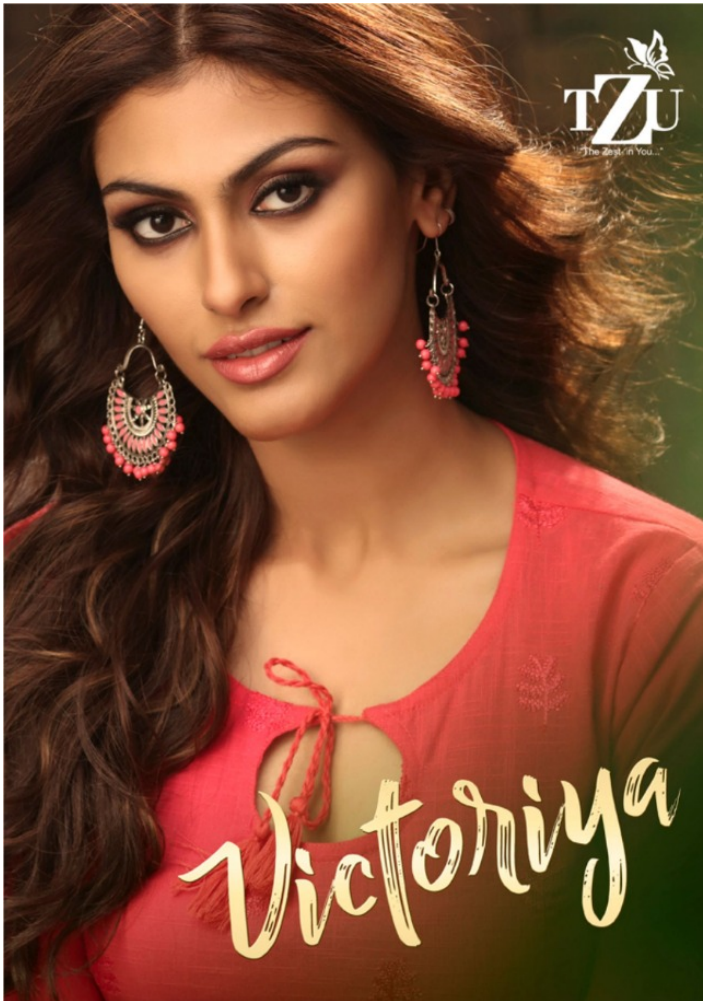

1002

1003

1004

TZU
"The Zest in You..."

Victoriya / 1003

TZU
"The Zest In You..."

Victoriya

TZU
"The Zest in You..."

Victoriya / 1004

TZU
"The Zest in You..."

Victoriya / 1002

TZU
The Zest in You...

TZU
"The Zest in You..."

VICTORIYA

2019 COLLECTION

- **FABRIC : COTTON**
- Pattern : Slub Self Emb with Plazzo
- Spec. : Straight Cut
- Length : 48 inch.
- Sizes : L, XL, 2XL, 3XL
- Designs : 1001 to 1004