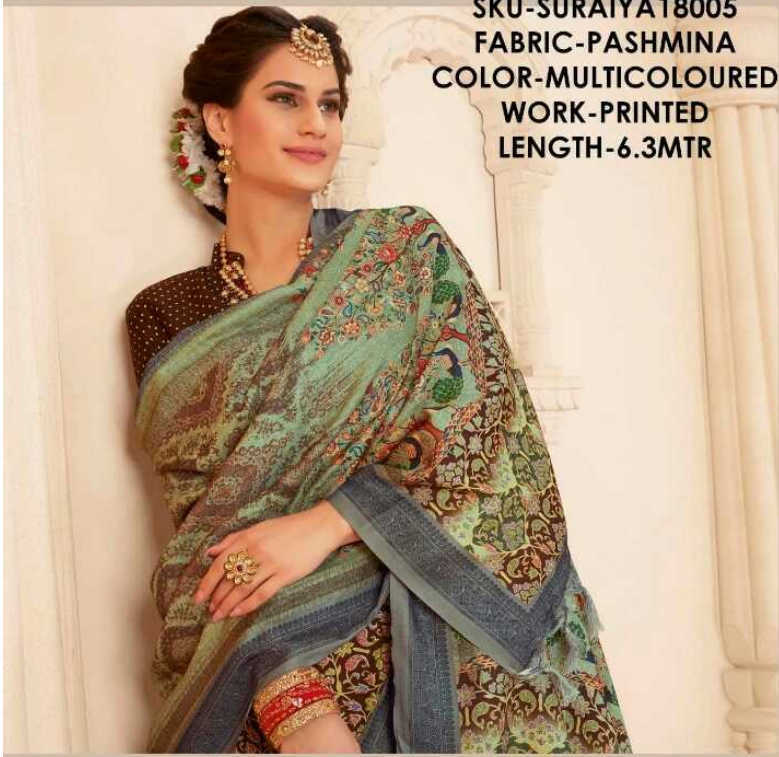

SKU-SURAIYA18005
FABRIC-PASHMINA
COLOR-MULTICOLOURED
WORK-PRINTED
LENGTH-6.3MTR

18005