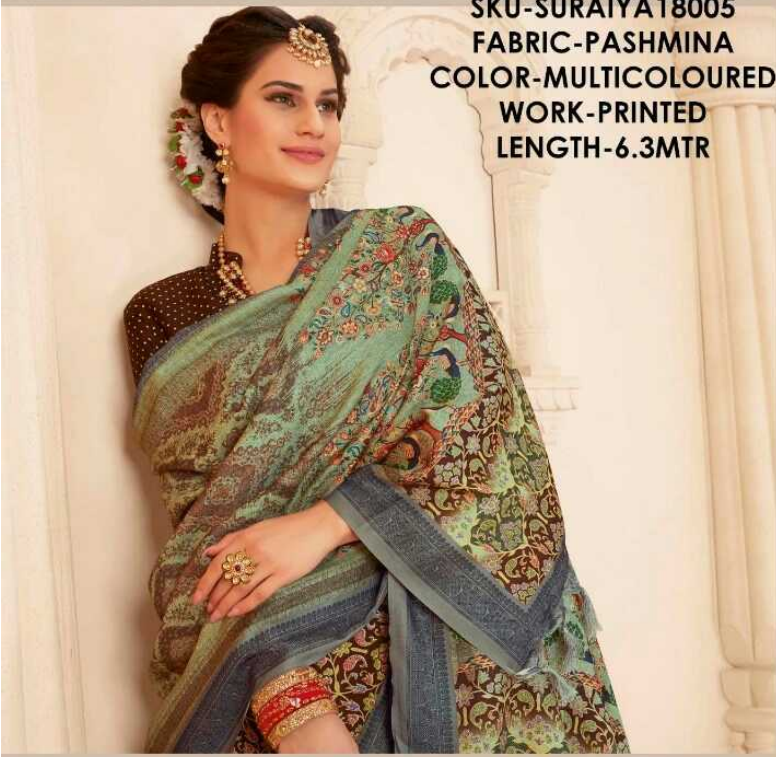

SKU-SURAIYA18005
FABRIC-PASHMINA
COLOR-MULTICOLOURED
WORK-PRINTED
LENGTH-6.3MTR

18005