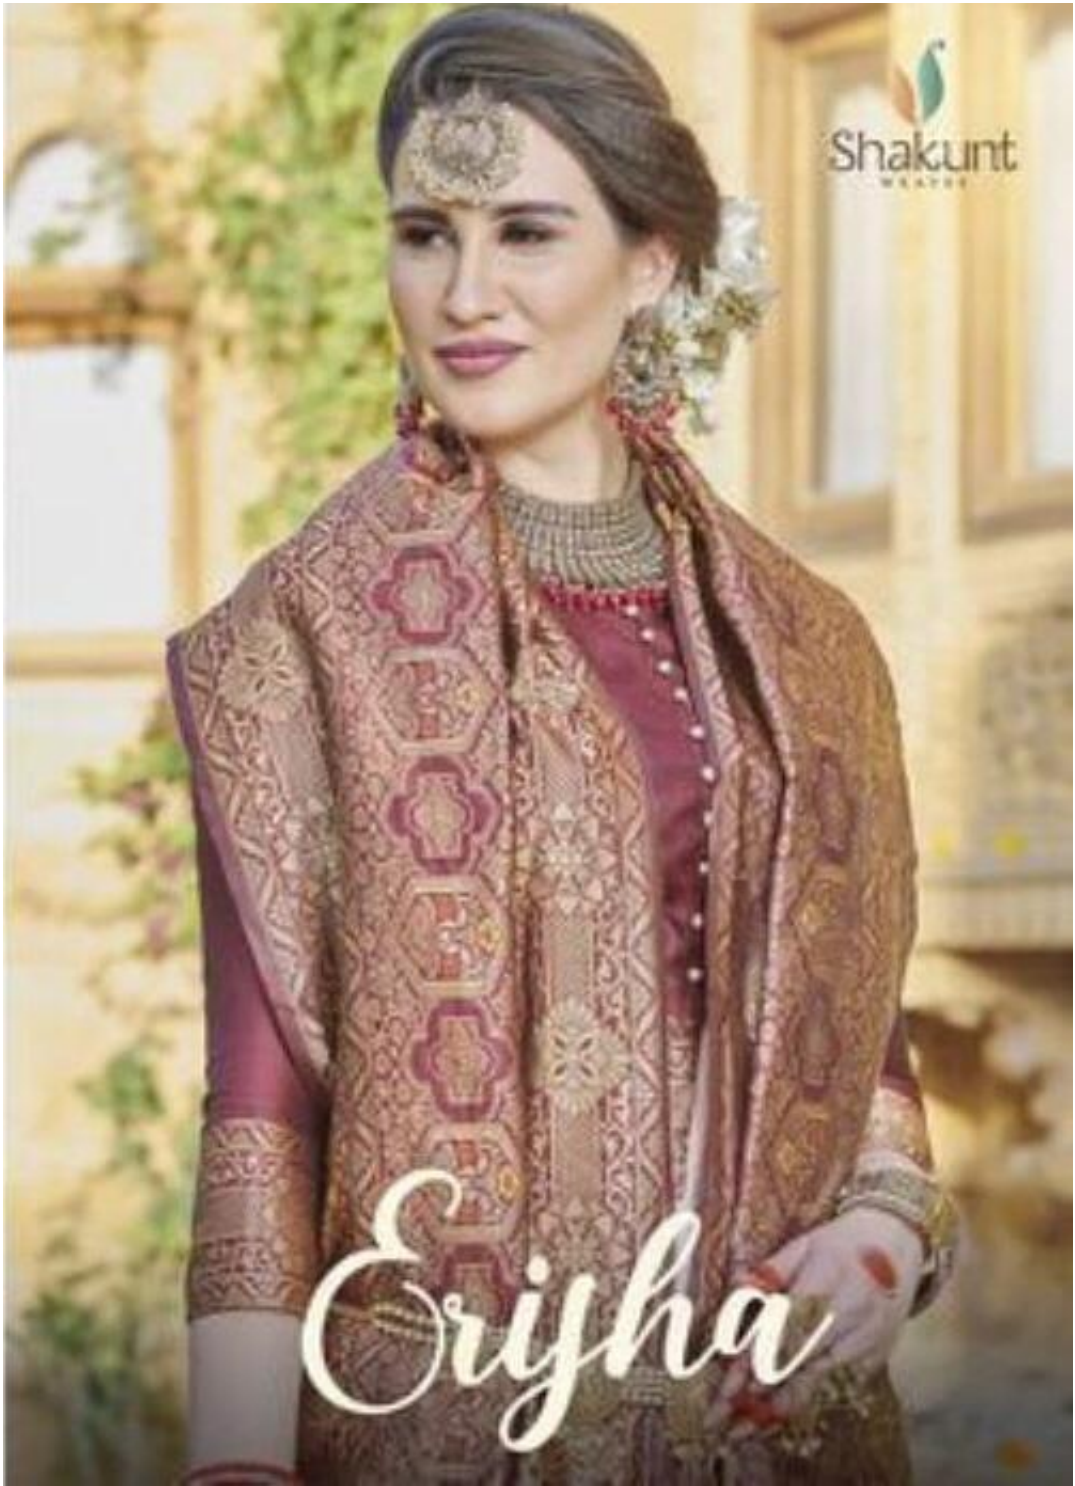

The logo for Shakunt WEAR, featuring a stylized green and blue bird icon above the brand name. The word "Shakunt" is in a larger, bold font, and "WEAR" is in a smaller, all-caps font below it.

Shakunt  
WEAR

The name "Eriyha" written in a large, elegant, white cursive script font, positioned over the lower half of the model's outfit.

Eriyha

The logo for Shakunt WEAR, featuring a stylized green and blue bird icon above the brand name.

Shakunt  
WEAR

The name 'Eriyha' written in a white, elegant cursive script, positioned over the lower part of the model's outfit.

Eriyha

The logo for Shakunt WEAR, featuring a stylized green and blue bird icon above the brand name.

Shakunt  
WEAR

The name 'Eriyha' written in a white, elegant cursive script, positioned over the lower part of the model's outfit.

Eriyha