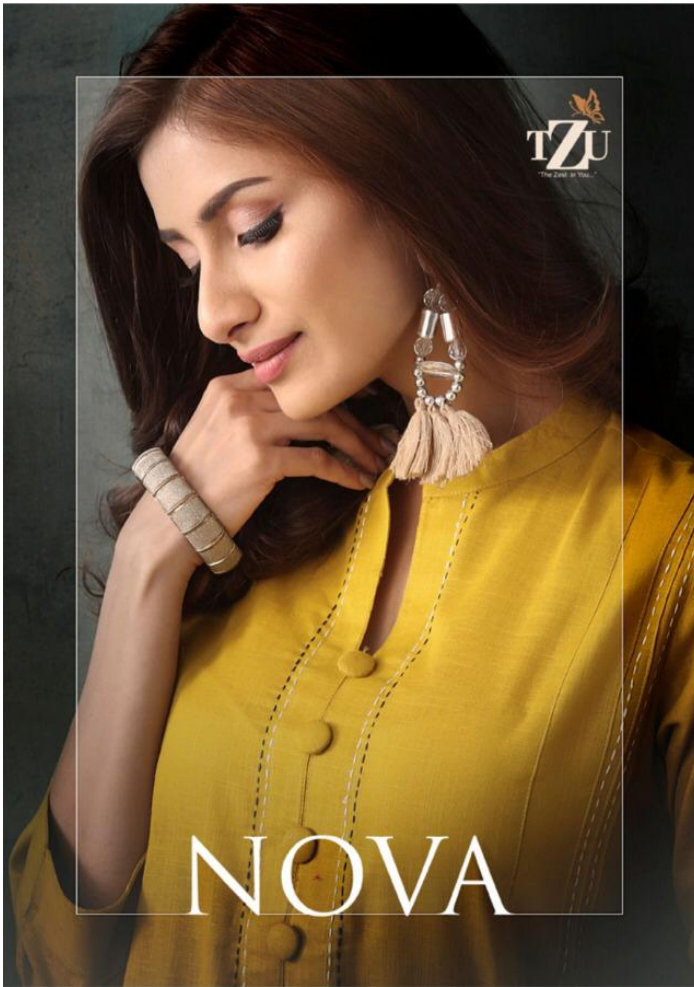

TZU
The Zest in You...

NOVA

TZU
The Zest in You...

NOVA

TZU
"The Zest in You..."

NOVA

The beautiful dark blue piece is what dreams are made of.

TZU
The Best of You
NOVA
1002
The beautiful days
the year is what
dreams are made of.

TZU
"The Zest in You..."

NOVA

2019 COLLECTION

- **FABRIC** : Slub Pintex katha handwork
- **Pattern** : with Plazzo
- **Spec.** : Straight Cut
- **Length** : 46 inch.
- **Sizes** : L, XL, 2XL,3XL
- **Designs** : 1001 to 1004