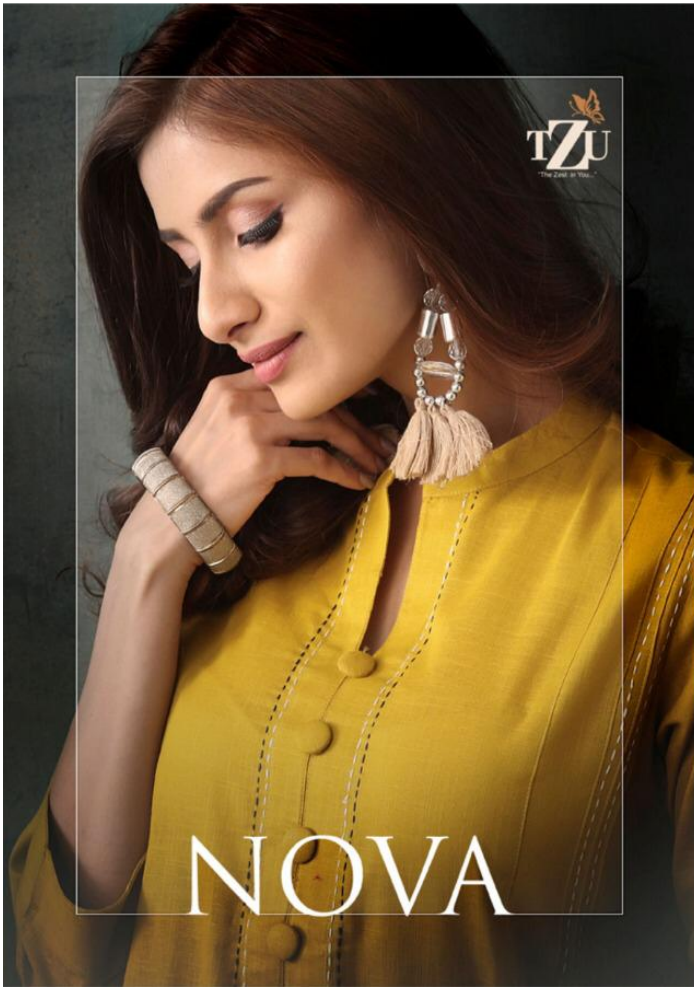

**TZU**  
The Zest in You...

**NOVA**

**TZU**  
The Zest in You...

**NOVA**

  
**TZU**  
"The Zest in You..."

**NOVA**

The beautiful dark blue piece is what dreams are made of.

**TZU**  
The Best of You  
**NOVA**  
1002  
The beautiful days  
the year is what  
dreams are made of.

**TZU**  
"The Zest in You..."

# NOVA

2019 COLLECTION

- **FABRIC :** Slub Pintex katha handwork
- **Pattern :** with Plazzo
- **Spec. :** Straight Cut
- **Length :** 46 inch.
- **Sizes :** L, XL, 2XL,3XL
- **Designs :** 1001 to 1004

**TZU**  
The Zest in You...