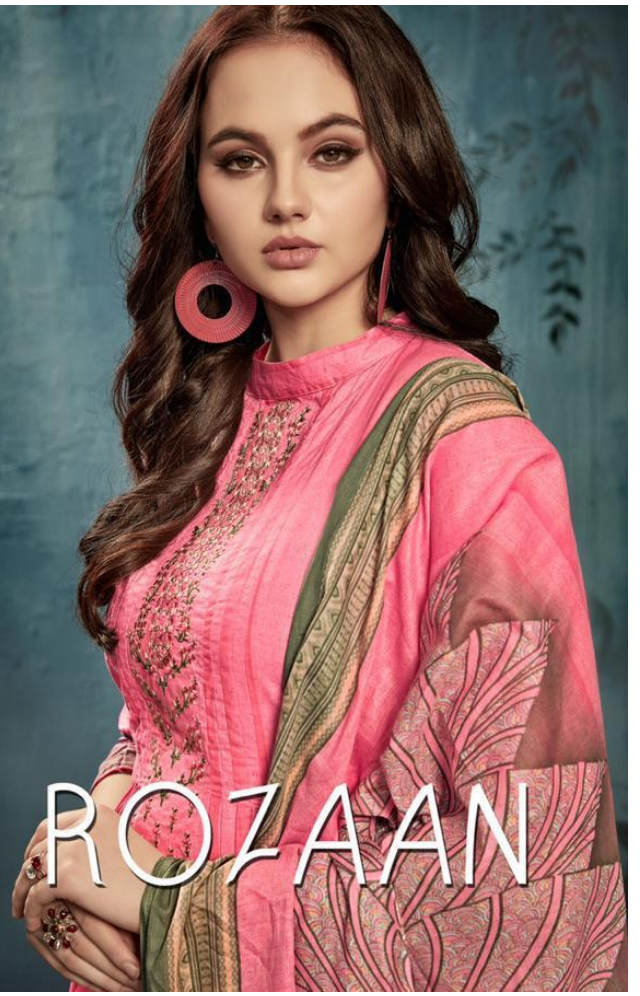

TOP

PURE LAWN PRINT WITH EMBROIDERY

BOTTOM

COTTON SOLID

DUPATTA

PURE COTTON MULL PRINTED

RATE

TOTAL SUITS 10

RS- 735