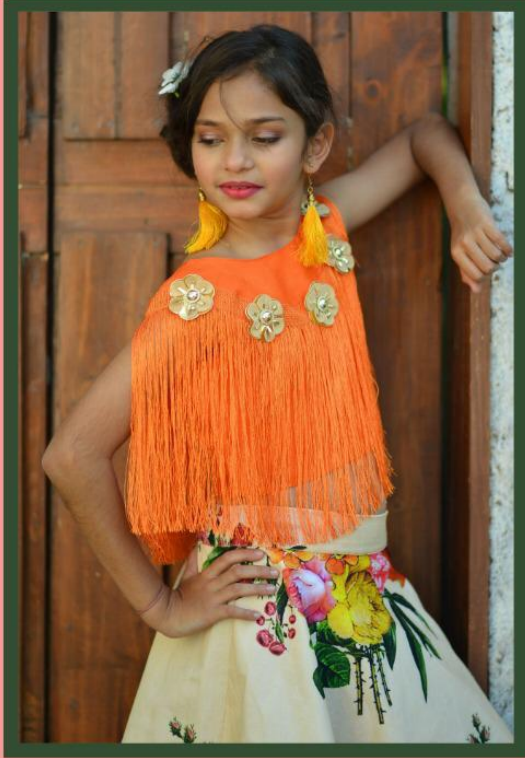

Spring Orange

D.NO.8117

Spring Orange

D.NO.8117

D.NO.8115

*Flora
Blue*

D.NO.8114

*Golden
Red*

D.NO.8117

*Spring
Orange*

Spring Flowers

D.NO.8112

D.NO.8112

*Spring
Flowers*

Doff Vol. 2

Design NO. (SKU)	Top Work	Top Color	Top Fabric	Lehenga Color	Lehenga Fabric	Lehenga Work	Inner Color	Inner Fabric	SIZE
8111	Hand Work On Neck	Navy Blue	Jacquard Silk	NA	NA	NA	Navy Blue	Santoon	28 & 32
8112	Hand Work On Neck	White	Silk	Multi Color	Silk	Digital Print	Red	Santoon	28 & 32
8113	Hand Work On Neck	Deep Pink	Silk	Grey	Silk	Embroidered Work	Grey	Santoon	28 & 32
8114	Hand Work On Neck With Metallic Foil In Flair	Red	Taffeta Silk	NA	NA	NA	Red	Santoon	28 & 32
8115	Embroidered Work	Blue	Silk	Multi Color	Orgenza	Embroidered Work	Off White	Santoon	28 & 32
8116	Hand Work	Light Pink	Silk	Two tone Grey	Paper Silk	Embroidered Work	Grey	Santoon	28 & 32
8117	Flower & Lace	Orange	Silk	Brige	Silk	Digital Print	Beige	Santoon	28 & 32