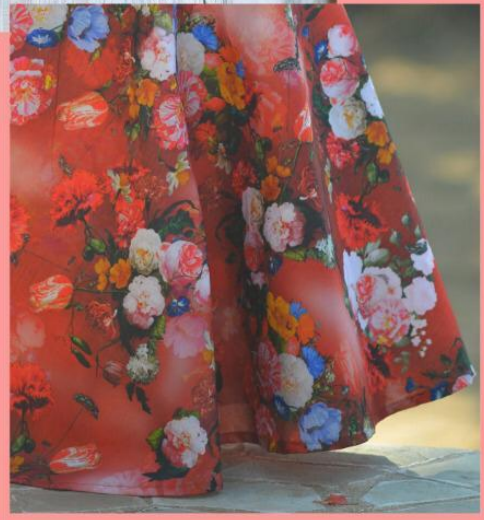

D.NO.8117

*Spring
Orange*

Spring Flowers

D.NO.8112

D.NO.8112

*Spring
Flowers*

Doff Vol. 2

Design NO. (SKU)	Top Work	Top Color	Top Fabric	Lehenga Color	Lehenga Fabric	Lehenga Work	Inner Color	Inner Fabric	SIZE
8111	Hand Work On Neck	Navy Blue	Jacquard Silk	NA	NA	NA	Navy Blue	Santoon	28 & 32
8112	Hand Work On Neck	White	Silk	Multi Color	Silk	Digital Print	Red	Santoon	28 & 32
8113	Hand Work On Neck	Deep Pink	Silk	Grey	Silk	Embroidered Work	Grey	Santoon	28 & 32
8114	Hand Work On Neck With Metallic Foil In Flair	Red	Taffeta Silk	NA	NA	NA	Red	Santoon	28 & 32
8115	Embroidered Work	Blue	Silk	Multi Color	Orgenza	Embroidered Work	Off White	Santoon	28 & 32
8116	Hand Work	Light Pink	Silk	Two tone Grey	Paper Silk	Embroidered Work	Grey	Santoon	28 & 32
8117	Flower & Lace	Orange	Silk	Brige	Silk	Digital Print	Beige	Santoon	28 & 32