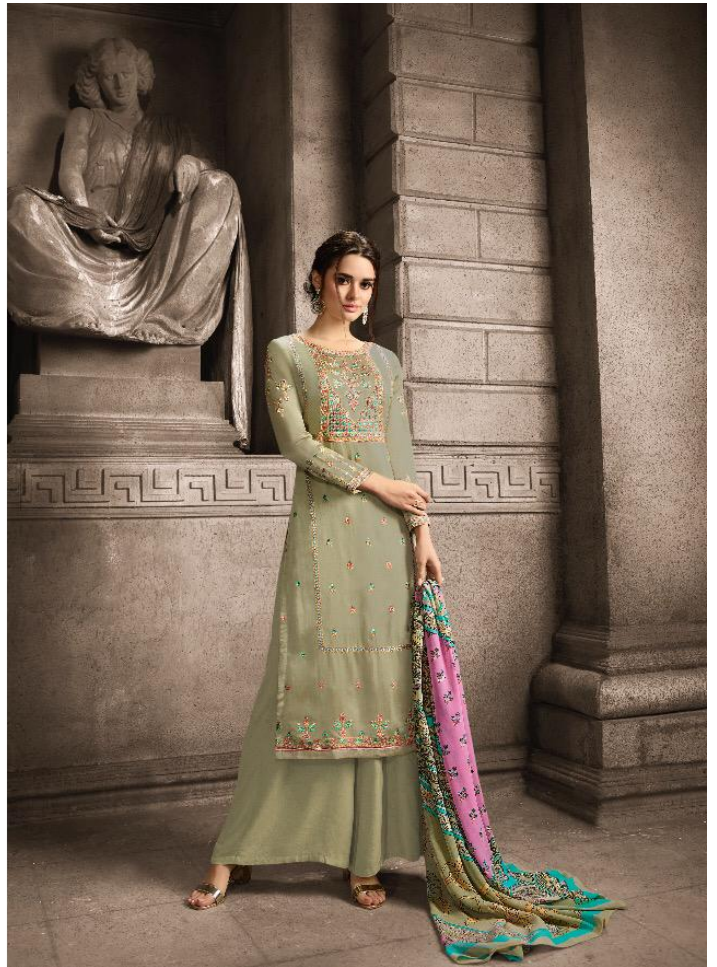

HANSA

19001

HANSA

19001

HANSA

LICE

HANSA
HUSNA
ARA VOL 19

HANSA

MO. 7567688492

| DESIGN NO. | QUALITY NAME | RATE |
|------------|---|------|
| 19001 | HUSNA ARA VOL-19 | 1245 |
| 19002 | HUSNA ARA VOL-19 | 1245 |
| 19003 | HUSNA ARA VOL-19 | 1245 |
| 19004 | HUSNA ARA VOL-19 | 1245 |
| 19005 | HUSNA ARA VOL-19 | 1245 |
| 19006 | HUSNA ARA VOL-19 | 1245 |
| 19007 | HUSNA ARA VOL-19 | 1245 |
| 19008 | HUSNA ARA VOL-19 | 1245 |
| | TOTAL AMOUNT | 9960 |
| | TOTAL SUITS | 8 |
| | AVERAGE PRICE PER LIST | 1245 |
| | TOP : SATIN GEORGETTE DYED WITH EMBROIDERY | 3 |
| | BOTTOM : SANTOON WITH INNER | 4 |
| | DUPATTA : GEORGETTE PRINT | 2.4 |
| | CUT | 9.40 |