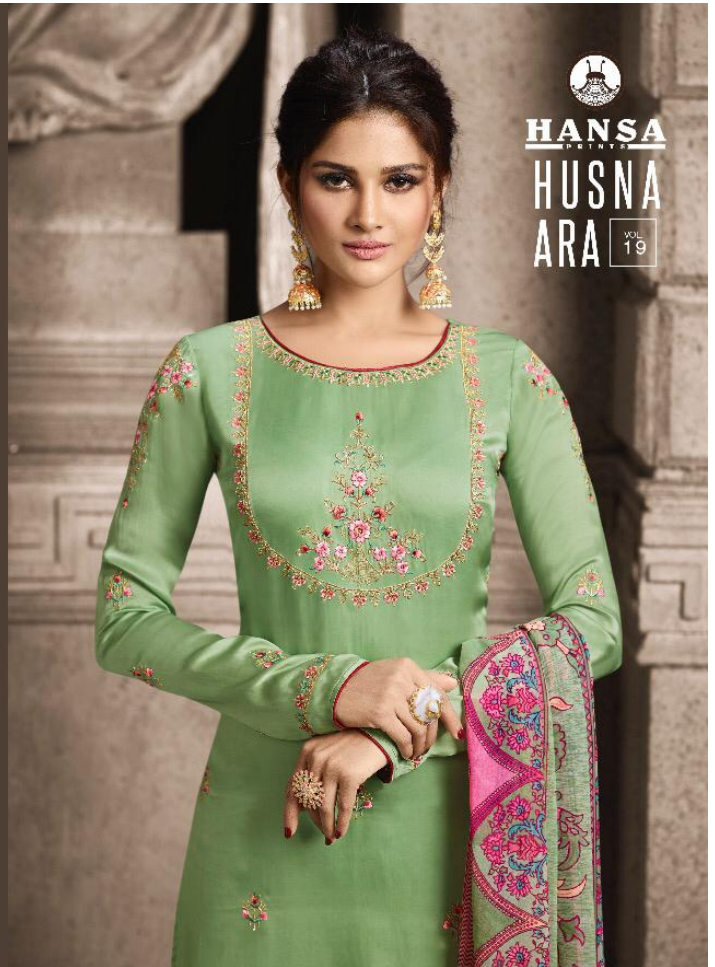

HANSA

19001

HANSA

19001

HANSA

LICE

HANSA
HUSNA
ARA VOL 19

HANSA

MO. 7567688492

| DESIGN NO. | QUALITY NAME | RATE |
|------------|---|------|
| 19001 | HUSNA ARA VOL-19 | 1245 |
| 19002 | HUSNA ARA VOL-19 | 1245 |
| 19003 | HUSNA ARA VOL-19 | 1245 |
| 19004 | HUSNA ARA VOL-19 | 1245 |
| 19005 | HUSNA ARA VOL-19 | 1245 |
| 19006 | HUSNA ARA VOL-19 | 1245 |
| 19007 | HUSNA ARA VOL-19 | 1245 |
| 19008 | HUSNA ARA VOL-19 | 1245 |
| | TOTAL AMOUNT | 9960 |
| | TOTAL SUITS | 8 |
| | AVERAGE PRICE PER LIST | 1245 |
| | TOP : SATIN GEORGETTE DYED WITH EMBROIDERY | 3 |
| | BOTTOM : SANTOON WITH INNER | 4 |
| | DUPATTA : GEORGETTE PRINT | 2.4 |
| | CUT | 9.40 |