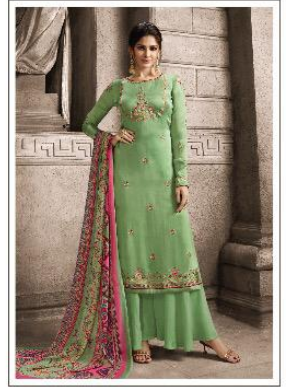

MO. 7567688492

| DESIGN NO. | QUALITY NAME | RATE |
|------------|---|------|
| 19001 | HUSNA ARA VOL-19 | 1245 |
| 19002 | HUSNA ARA VOL-19 | 1245 |
| 19003 | HUSNA ARA VOL-19 | 1245 |
| 19004 | HUSNA ARA VOL-19 | 1245 |
| 19005 | HUSNA ARA VOL-19 | 1245 |
| 19006 | HUSNA ARA VOL-19 | 1245 |
| 19007 | HUSNA ARA VOL-19 | 1245 |
| 19008 | HUSNA ARA VOL-19 | 1245 |
| | TOTAL AMOUNT | 9960 |
| | TOTAL SUITS | 8 |
| | AVERAGE PRICE PER LIST | 1245 |
| | TOP : SATIN GEORGETTE DYED WITH EMBROIDERY | 3 |
| | BOTTOM : SANTOON WITH INNER | 4 |
| | DUPATTA : GEORGETTE PRINT | 2.4 |
| | CUT | 9.40 |

19001

19002

19005

19006

19003

19004

19007

19008