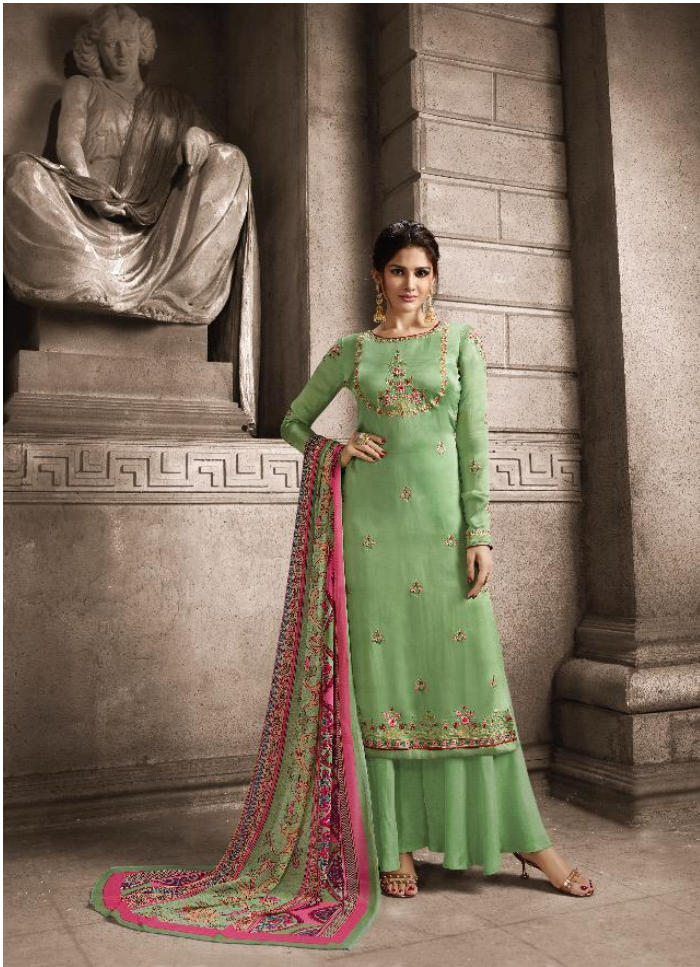

HANSA

19001

HANSA

19001

HANSA

LICE

HANSA
HUSNA
ARA VOL 19

HANSA

MO. 7567688492

| DESIGN NO. | QUALITY NAME | RATE |
|------------|---|------|
| 19001 | HUSNA ARA VOL-19 | 1245 |
| 19002 | HUSNA ARA VOL-19 | 1245 |
| 19003 | HUSNA ARA VOL-19 | 1245 |
| 19004 | HUSNA ARA VOL-19 | 1245 |
| 19005 | HUSNA ARA VOL-19 | 1245 |
| 19006 | HUSNA ARA VOL-19 | 1245 |
| 19007 | HUSNA ARA VOL-19 | 1245 |
| 19008 | HUSNA ARA VOL-19 | 1245 |
| | TOTAL AMOUNT | 9960 |
| | TOTAL SUITS | 8 |
| | AVERAGE PRICE PER LIST | 1245 |
| | TOP : SATIN GEORGETTE DYED WITH EMBROIDERY | 3 |
| | BOTTOM : SANTOON WITH INNER | 4 |
| | DUPATTA : GEORGETTE PRINT | 2.4 |
| | CUT | 9.40 |