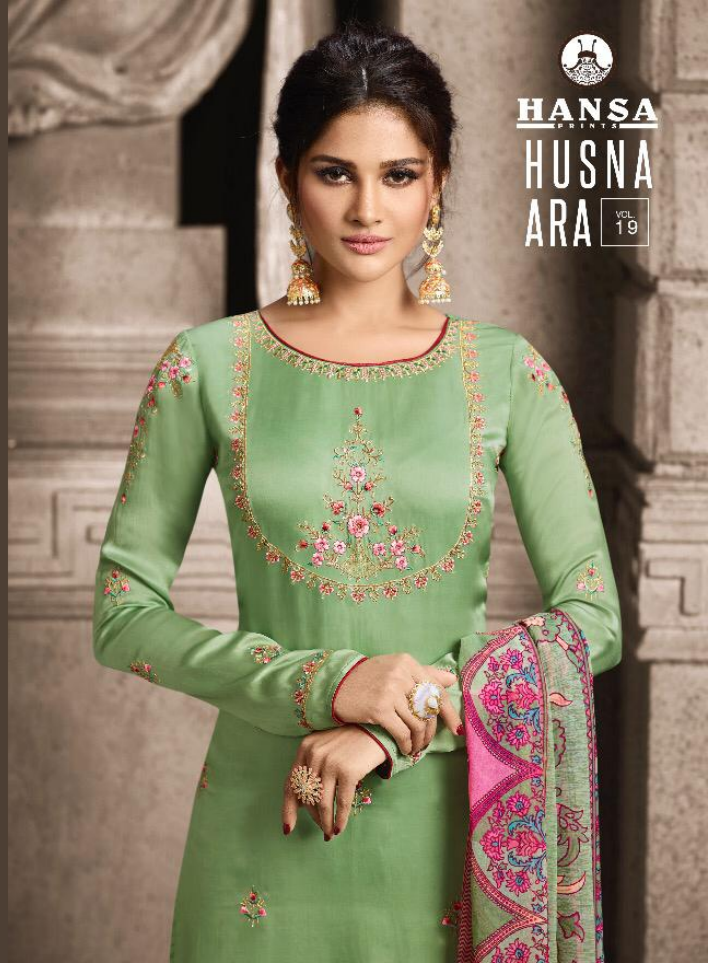

MO. 7567688492

| DESIGN NO. | QUALITY NAME | RATE |
|------------|---|------|
| 19001 | HUSNA ARA VOL-19 | 1245 |
| 19002 | HUSNA ARA VOL-19 | 1245 |
| 19003 | HUSNA ARA VOL-19 | 1245 |
| 19004 | HUSNA ARA VOL-19 | 1245 |
| 19005 | HUSNA ARA VOL-19 | 1245 |
| 19006 | HUSNA ARA VOL-19 | 1245 |
| 19007 | HUSNA ARA VOL-19 | 1245 |
| 19008 | HUSNA ARA VOL-19 | 1245 |
| | TOTAL AMOUNT | 9960 |
| | TOTAL SUITS | 8 |
| | AVERAGE PRICE PER LIST | 1245 |
| | TOP : SATIN GEORGETTE DYED WITH EMBROIDERY | 3 |
| | BOTTOM : SANTOON WITH INNER | 4 |
| | DUPATTA : GEORGETTE PRINT | 2.4 |
| | CUT | 9.40 |