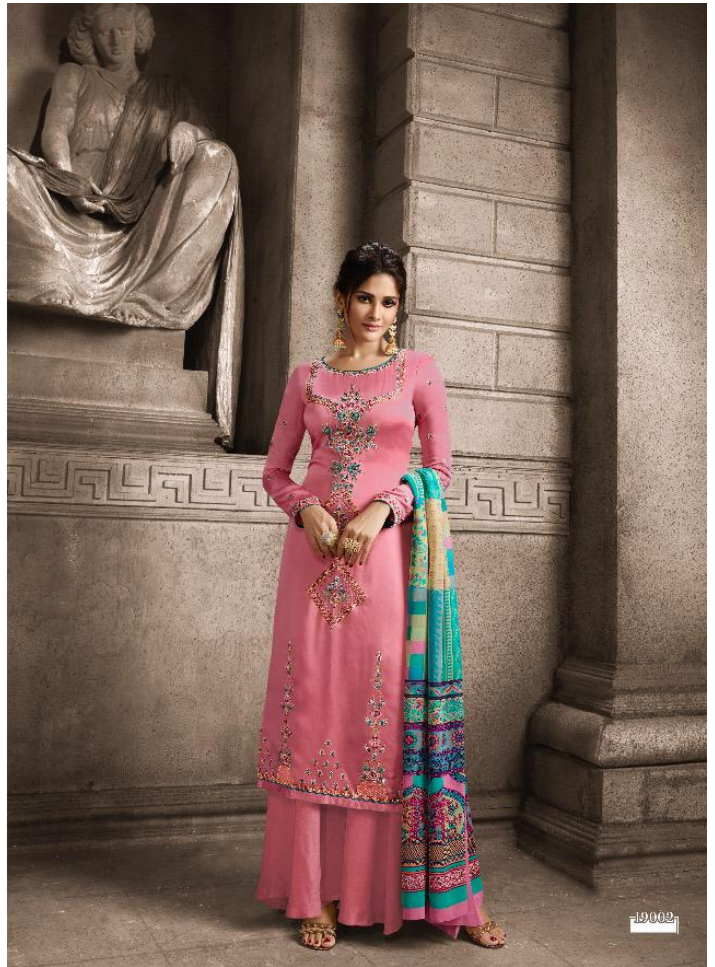

HANSA

19001

HANSA

19001

HANSA

LICE

HANSA
HUSNA
ARA VOL 19

HANSA

MO. 7567688492

| DESIGN NO. | QUALITY NAME | RATE |
|------------|---|------|
| 19001 | HUSNA ARA VOL-19 | 1245 |
| 19002 | HUSNA ARA VOL-19 | 1245 |
| 19003 | HUSNA ARA VOL-19 | 1245 |
| 19004 | HUSNA ARA VOL-19 | 1245 |
| 19005 | HUSNA ARA VOL-19 | 1245 |
| 19006 | HUSNA ARA VOL-19 | 1245 |
| 19007 | HUSNA ARA VOL-19 | 1245 |
| 19008 | HUSNA ARA VOL-19 | 1245 |
| | TOTAL AMOUNT | 9960 |
| | TOTAL SUITS | 8 |
| | AVERAGE PRICE PER LIST | 1245 |
| | TOP : SATIN GEORGETTE DYED WITH EMBROIDERY | 3 |
| | BOTTOM : SANTOON WITH INNER | 4 |
| | DUPATTA : GEORGETTE PRINT | 2.4 |
| | CUT | 9.40 |