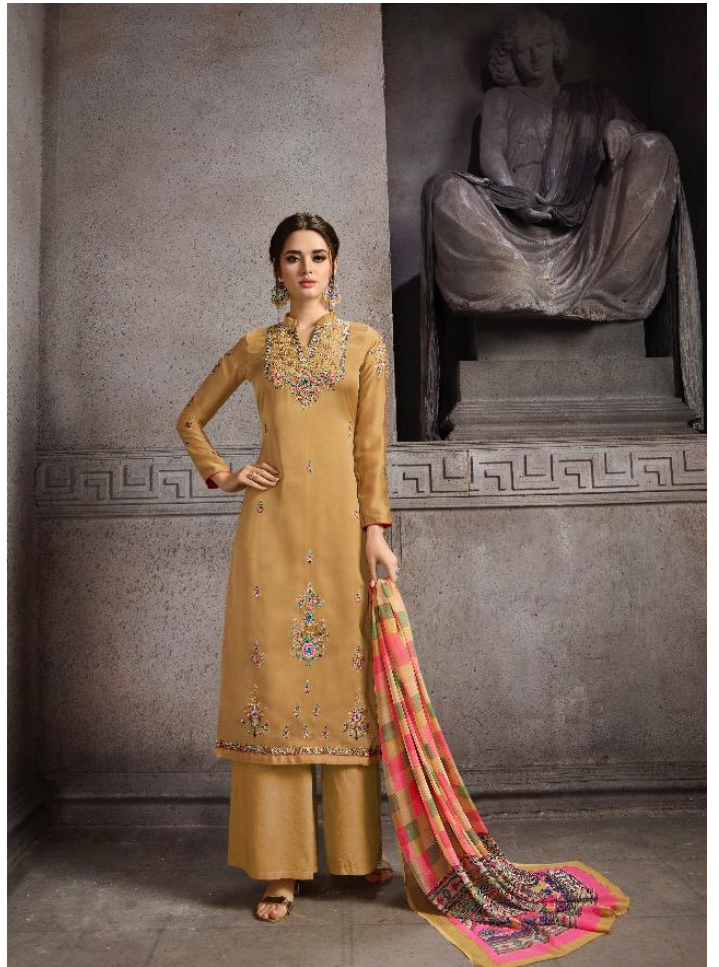

HANSA

19001

HANSA

19001

HANSA

LICE

HANSA
HUSNA
ARA VOL 19

HANSA

MO. 7567688492

| DESIGN NO. | QUALITY NAME | RATE |
|------------|---|------|
| 19001 | HUSNA ARA VOL-19 | 1245 |
| 19002 | HUSNA ARA VOL-19 | 1245 |
| 19003 | HUSNA ARA VOL-19 | 1245 |
| 19004 | HUSNA ARA VOL-19 | 1245 |
| 19005 | HUSNA ARA VOL-19 | 1245 |
| 19006 | HUSNA ARA VOL-19 | 1245 |
| 19007 | HUSNA ARA VOL-19 | 1245 |
| 19008 | HUSNA ARA VOL-19 | 1245 |
| | TOTAL AMOUNT | 9960 |
| | TOTAL SUITS | 8 |
| | AVERAGE PRICE PER LIST | 1245 |
| | TOP : SATIN GEORGETTE DYED WITH EMBROIDERY | 3 |
| | BOTTOM : SANTOON WITH INNER | 4 |
| | DUPATTA : GEORGETTE PRINT | 2.4 |
| | CUT | 9.40 |