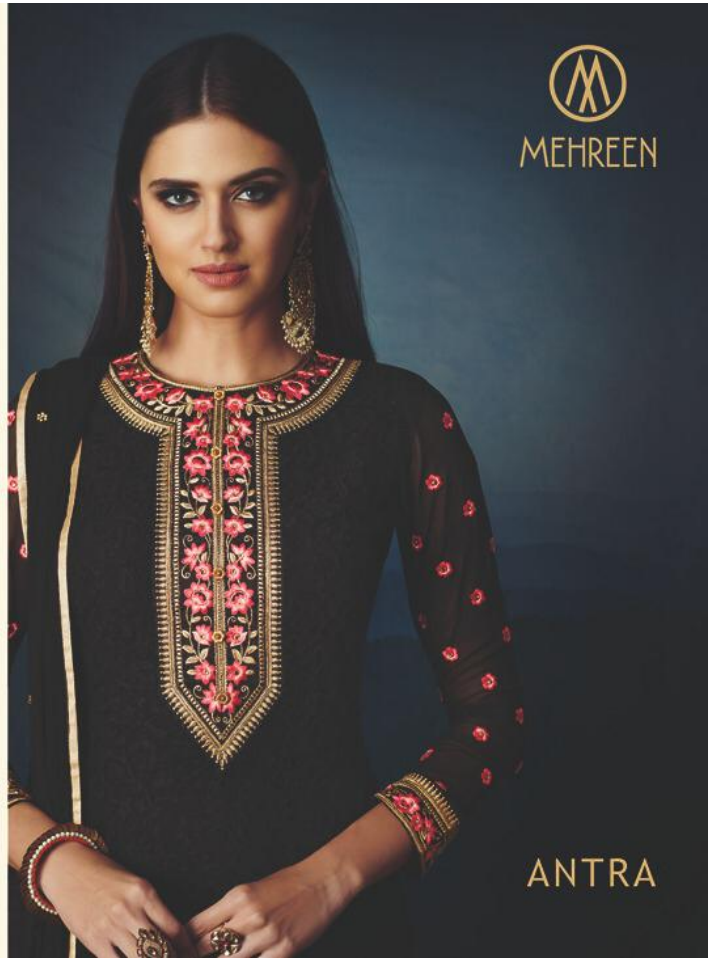

MEHREEN

Presents

ANTRA

MEHREEN

MEHREEN

ANTRA

TOP - NAVY BLUE
GEORGETTE WITH
AARI WORK

INNER AND BOTTOM -
NAVY BLUE SANTOON