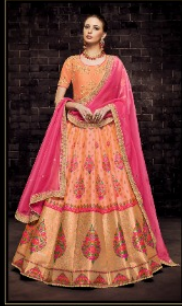

nakkashi

PRESENT

ENIGMA

Hold on to this majestic and wonderful collection that will add enchanting glamour to your personality.

CODE.NO...-4141

CODE.NO...-4142

CODE.NO...-4143

CODE.NO...-4144

CODE.NO...-4145

CODE.NO...-4146

nakkashi

*The new
normal*

Orange brocade
kalti with
multi colour thread weave.
Pallu in Pink Organza.
Blouse in Orange Taffeta.
CODE.NO.:4143

nakkashi

*modern
classics*

Brocade lehenga in Yellow colour with pallu in Peach Organza.
Blouse in matching Yellow Taffeta.