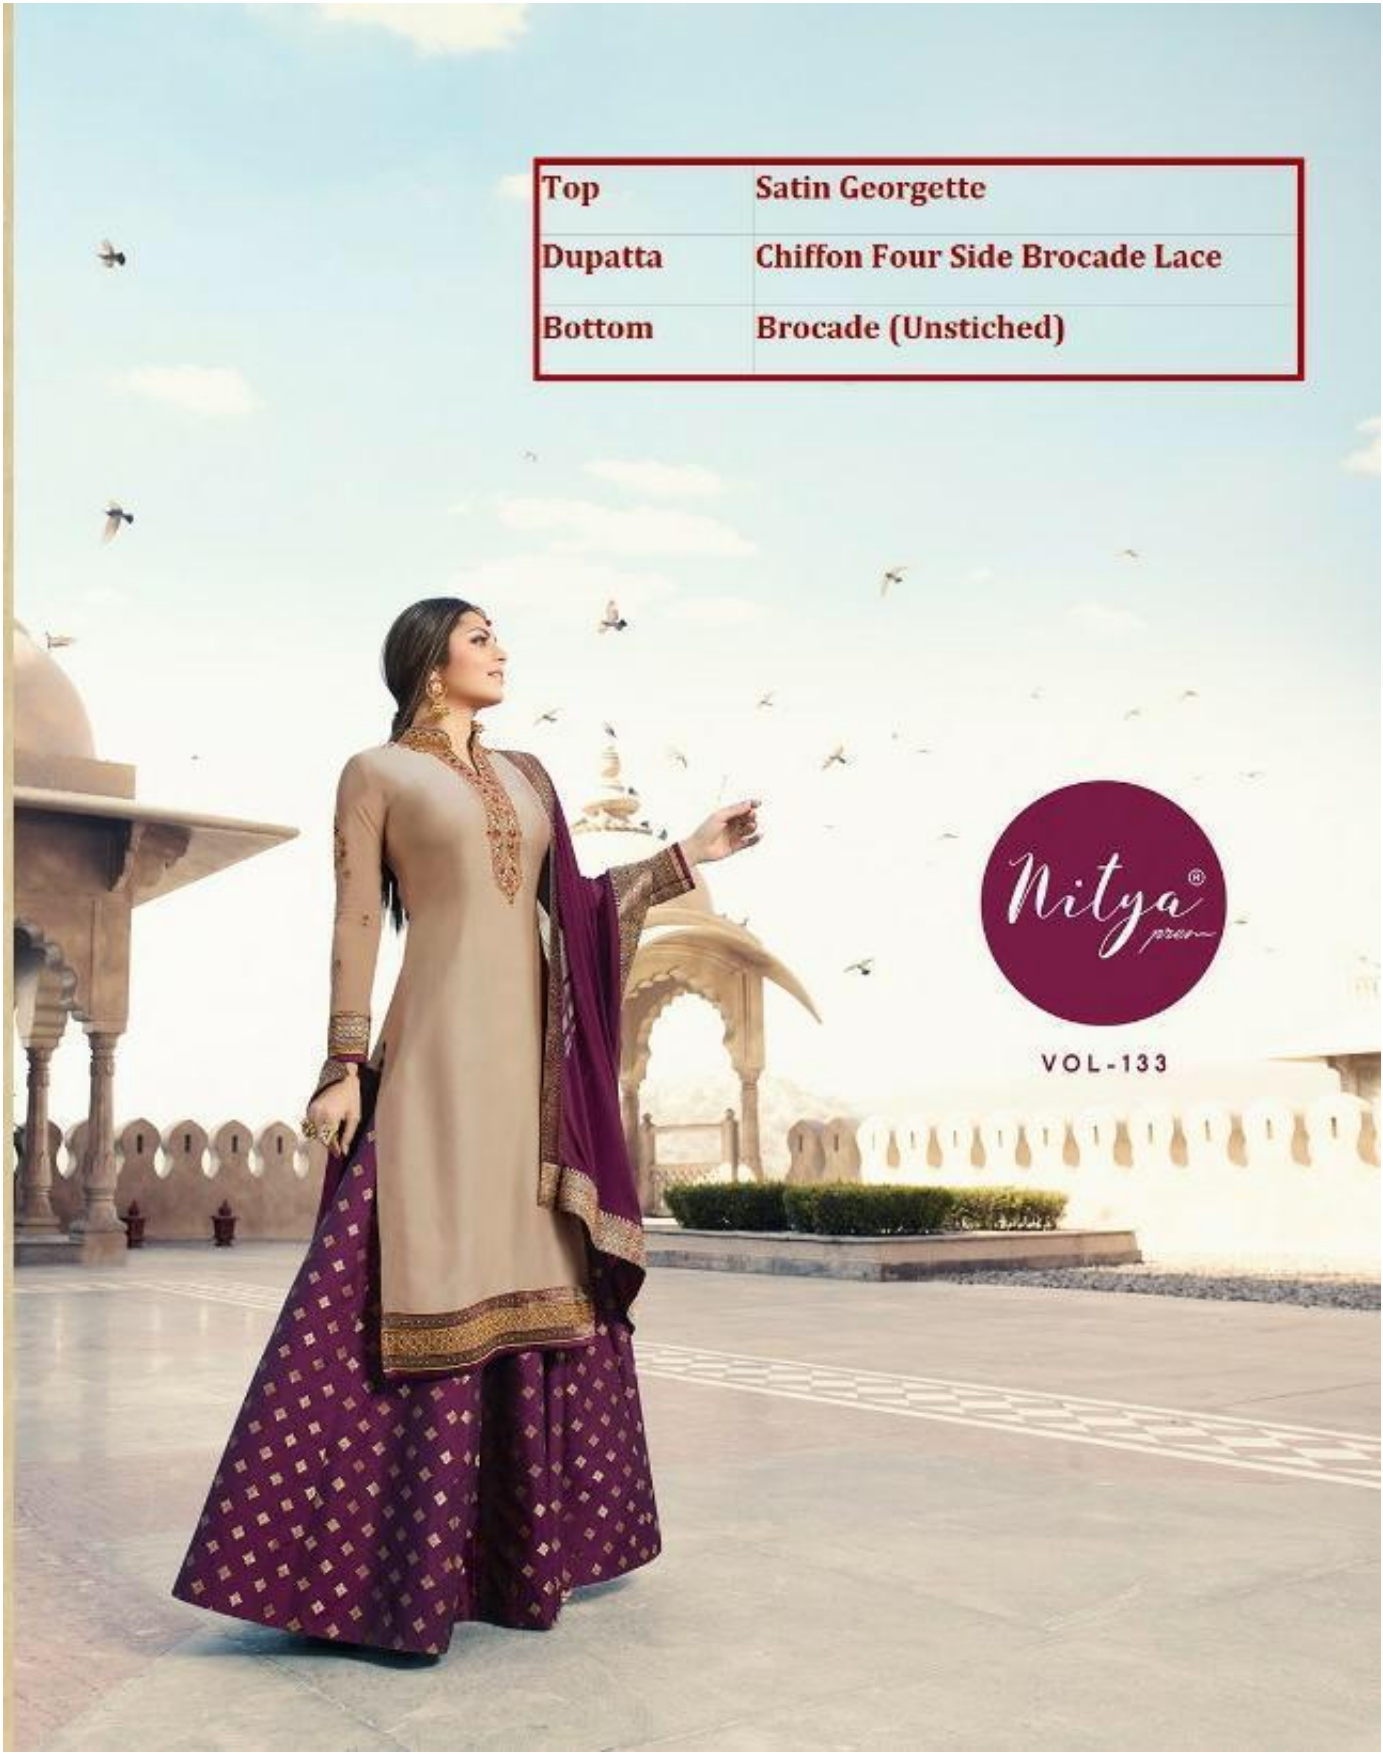

Top	Satin Georgette
Dupatta	Chiffon Four Side Brocade Lace
Bottom	Brocade (Unstitched)

VOL-133