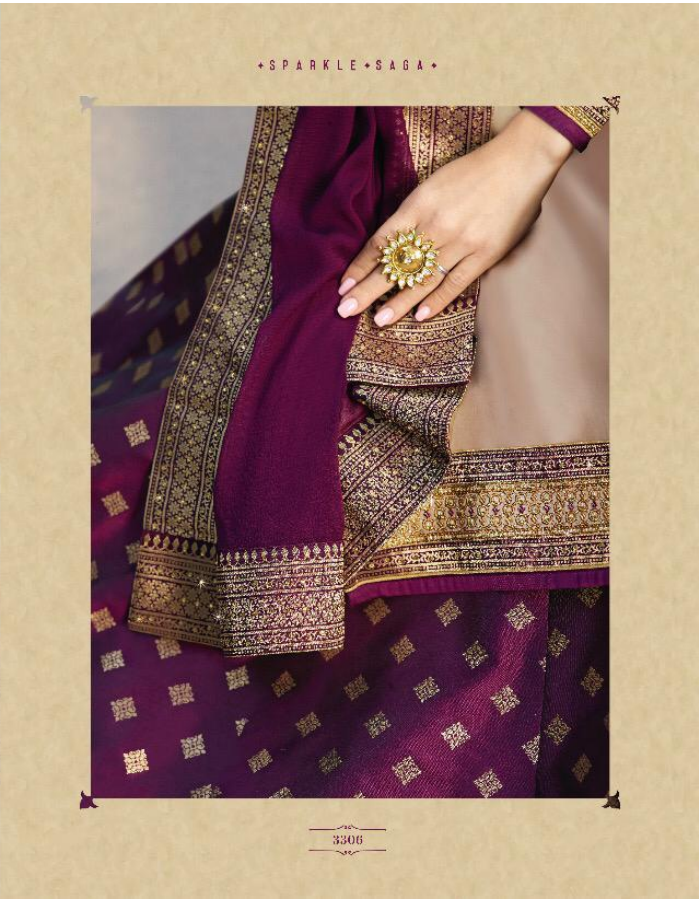

+ LOTUS + LOVE +

3304

Nitya™

Nitya

3305

+ SPARKLE + SAQA +

Nitya™

Top	Satin Georgette
Dupatta	Chiffon Four Side Brocade Lace
Bottom	Brocade (Unstitched)