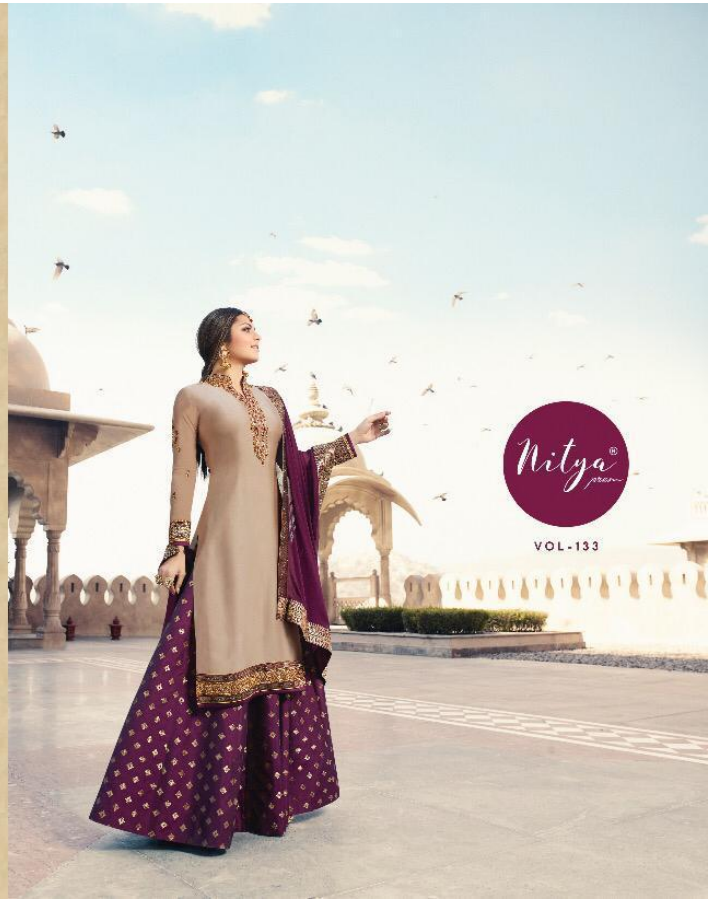

EDIT

E-594, 595, NEW TEXTILE MARKET, RING ROAD, SURAT - 395002
PH : 191-261-2351571
Email : ltfabricsntm@gmail.com

www.ltfabrics.com

Copyright © 2013

VOL-133