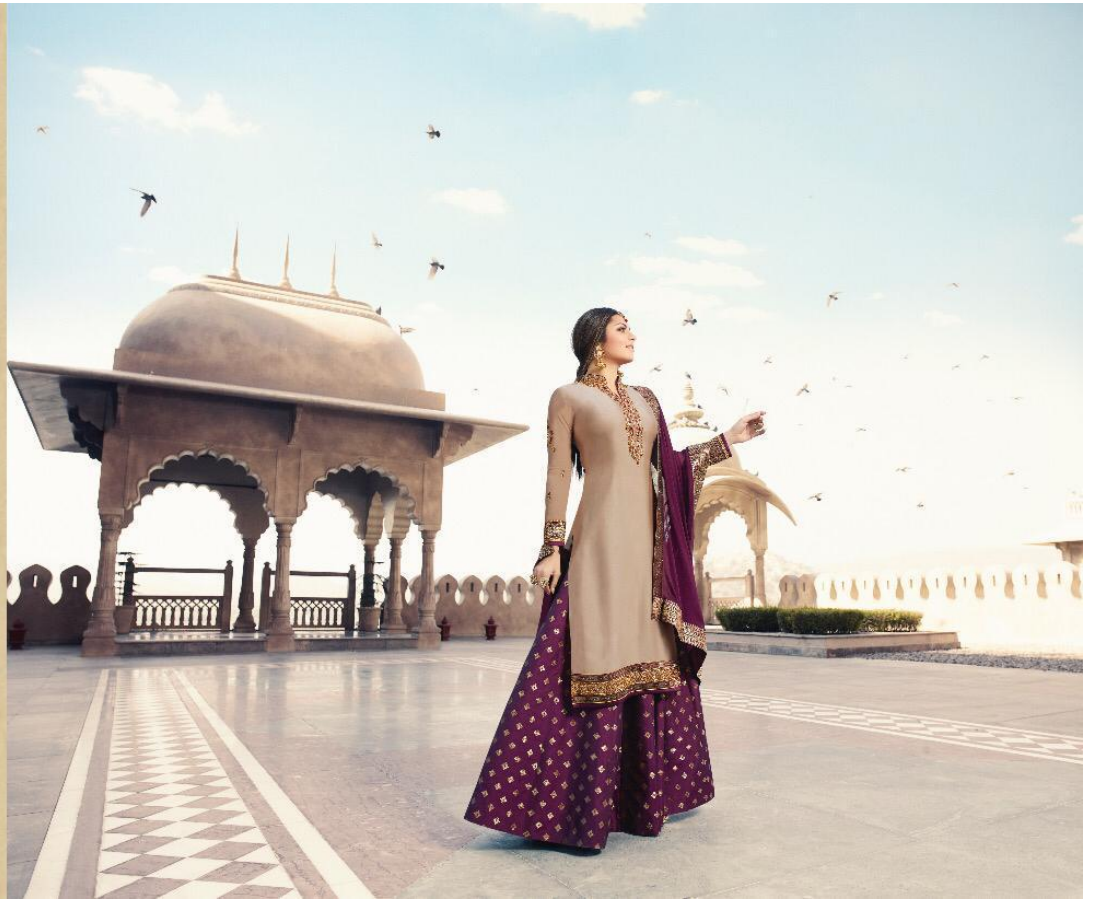

+ LOTUS + LOVE +

3304

Nitya™

Nitya

3305

+ SPARKLE + SAQA +

Nitya™

Top	Satin Georgette
Dupatta	Chiffon Four Side Brocade Lace
Bottom	Brocade (Unstitched)