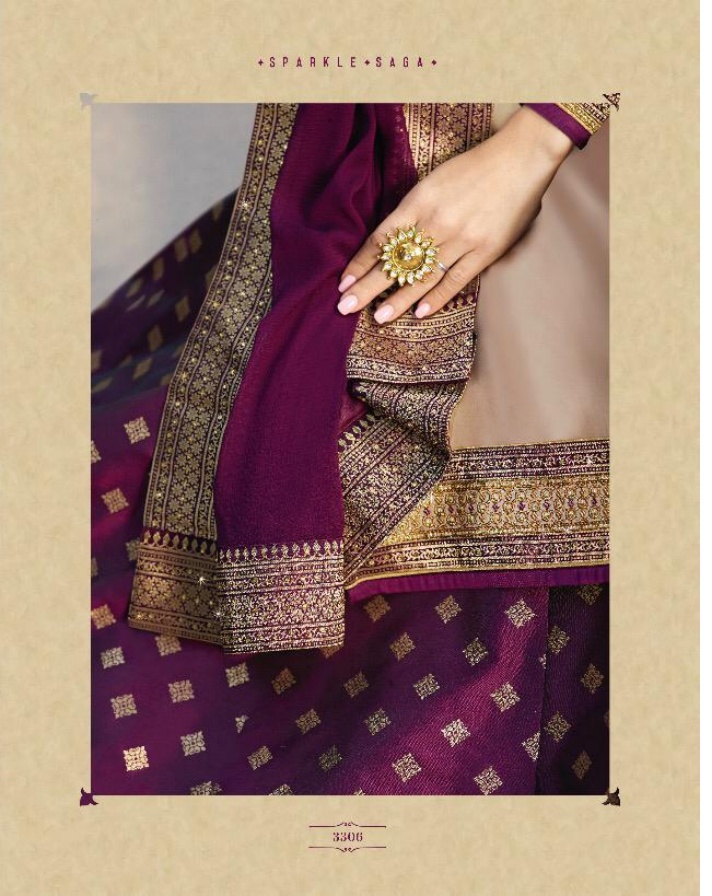

+ SPARKLE + SAQA +

Nitya™

Top	Satin Georgette
Dupatta	Chiffon Four Side Brocade Lace
Bottom	Brocade (Unstitched)

VOL-133

3301

3302

3303

3307