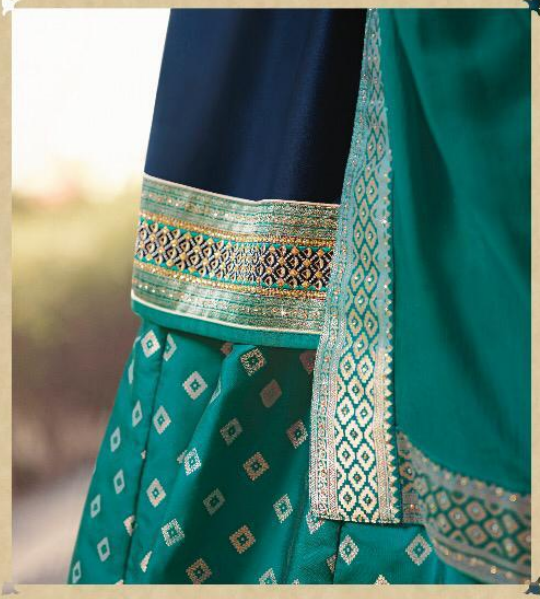

+ ADORNED LIKE +
+ A DEM +
+