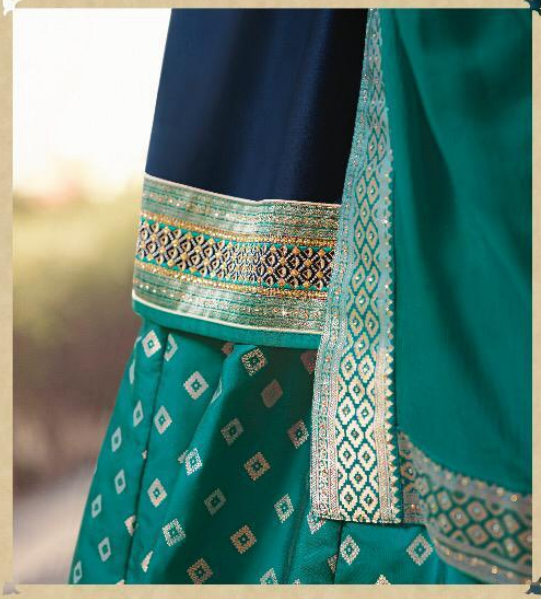

+ ADORNED LIKE +
+ A DEM +
+