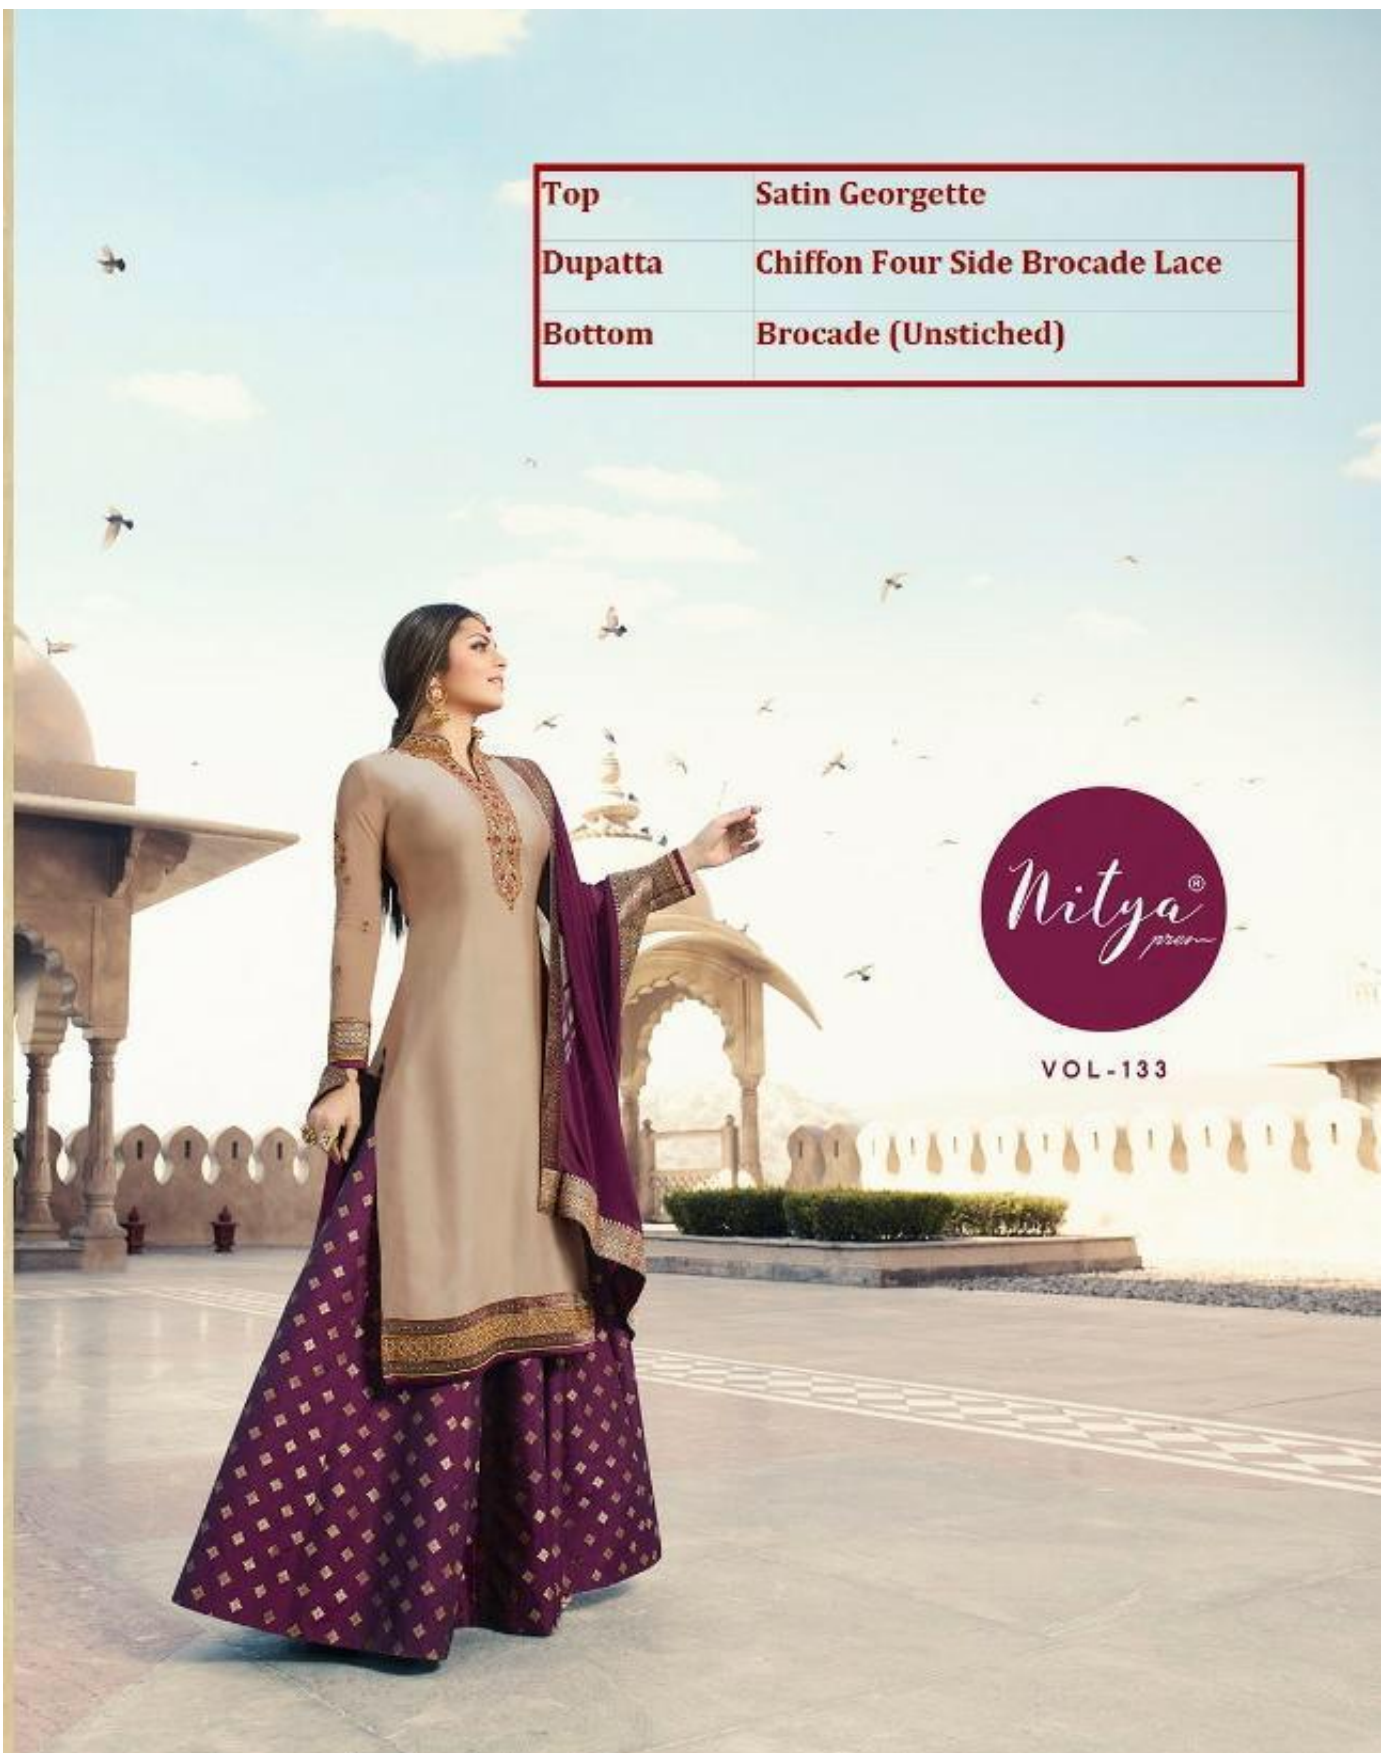

+ SPARKLE + SAQA +

Nitya™

Top	Satin Georgette
Dupatta	Chiffon Four Side Brocade Lace
Bottom	Brocade (Unstitched)

VOL-133

3301

3302

3303

3307