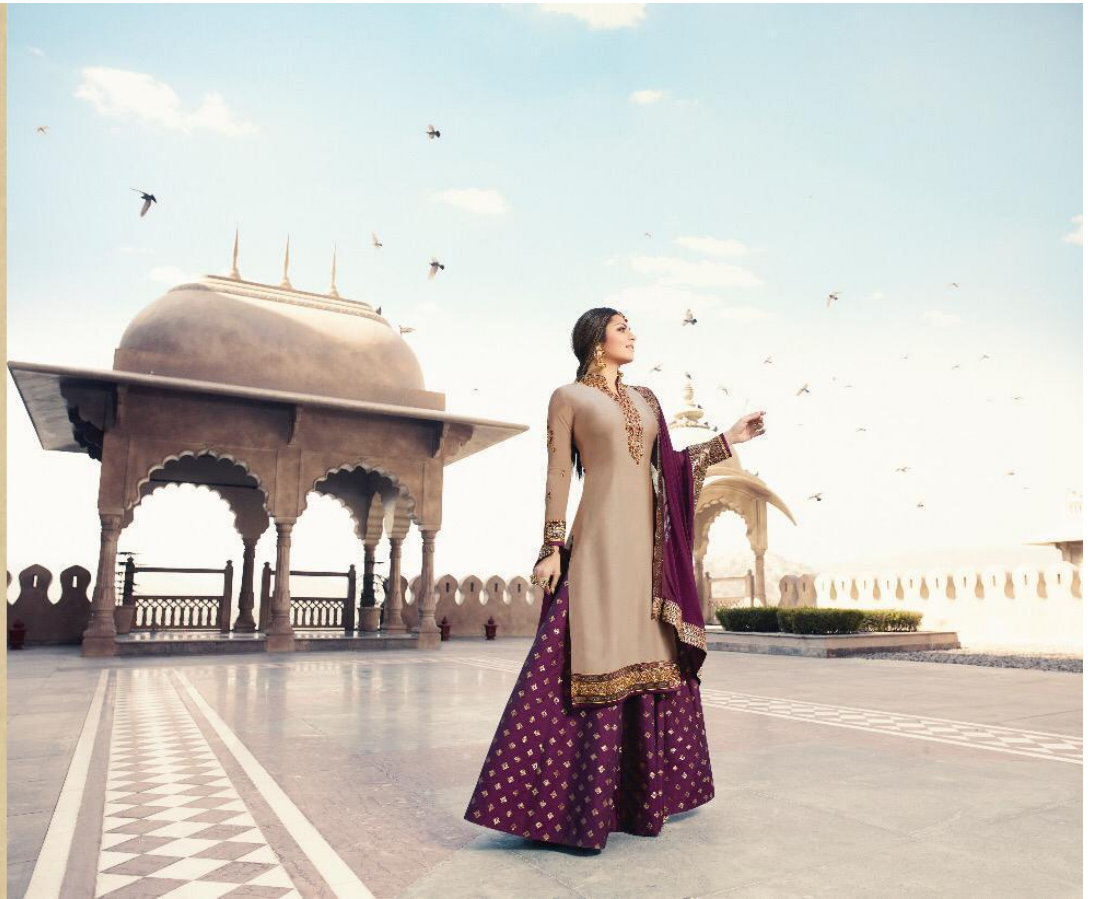

+ SPARKLE + SAQA +

Nitya™

Top	Satin Georgette
Dupatta	Chiffon Four Side Brocade Lace
Bottom	Brocade (Unstitched)

VOL-133

3301

3302

3303

3307