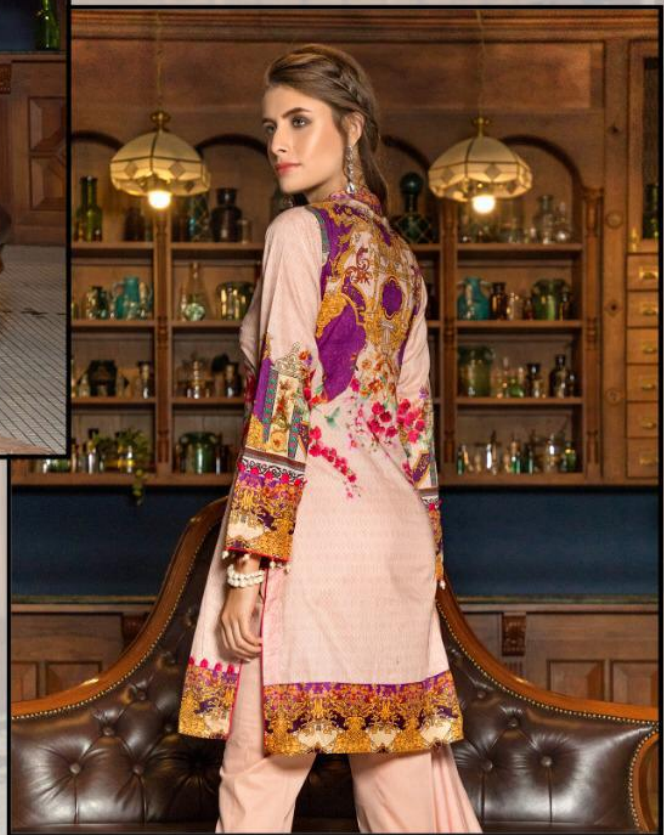

Care Instructions

- DRY CLEAN RECOMMENDED.
- DO NOT USE ANY TYPE OF BLEACH OR STAIN REMOVING CHEMICALS.
- DO NOT OVEREXPOSE DAMP FABRIC TO STRONG SUNLIGHT.
- IRON AT MODERATE TEMPERATURE.

JOIN US REGALIATEXTILES REGALIATEXTILES SHOP ONLINE WWW.REGALIA.COM