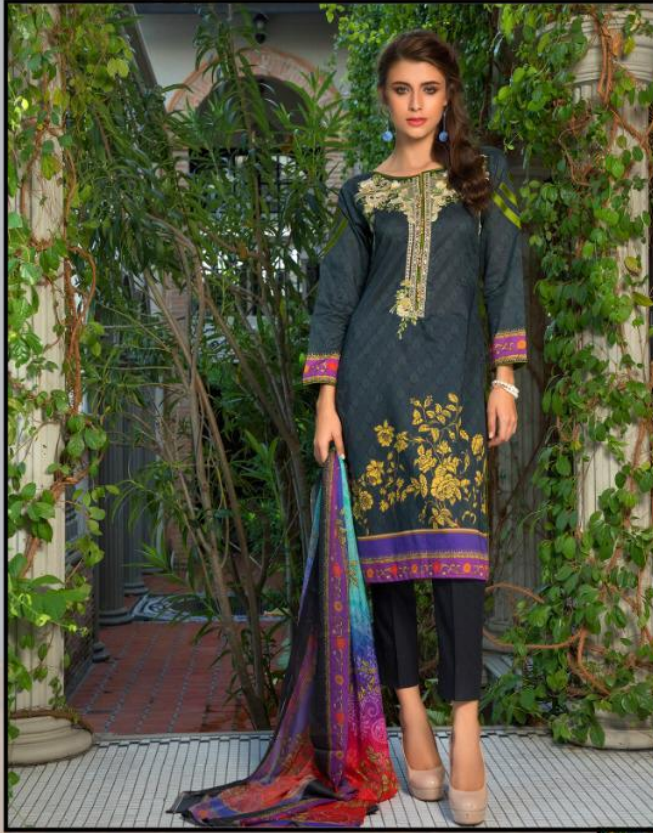

SALINA

DIGITAL EMBROIDERED DESIGNER COLLECTION

05

Digital Shirt Front	1.25 Mtr Emb
Digital Shirt Back + Sleeves	1.75 Mtr
Trouser	2.5 Mtr
Digital Silk Dupatta	2.5 Mtr

REGALIA